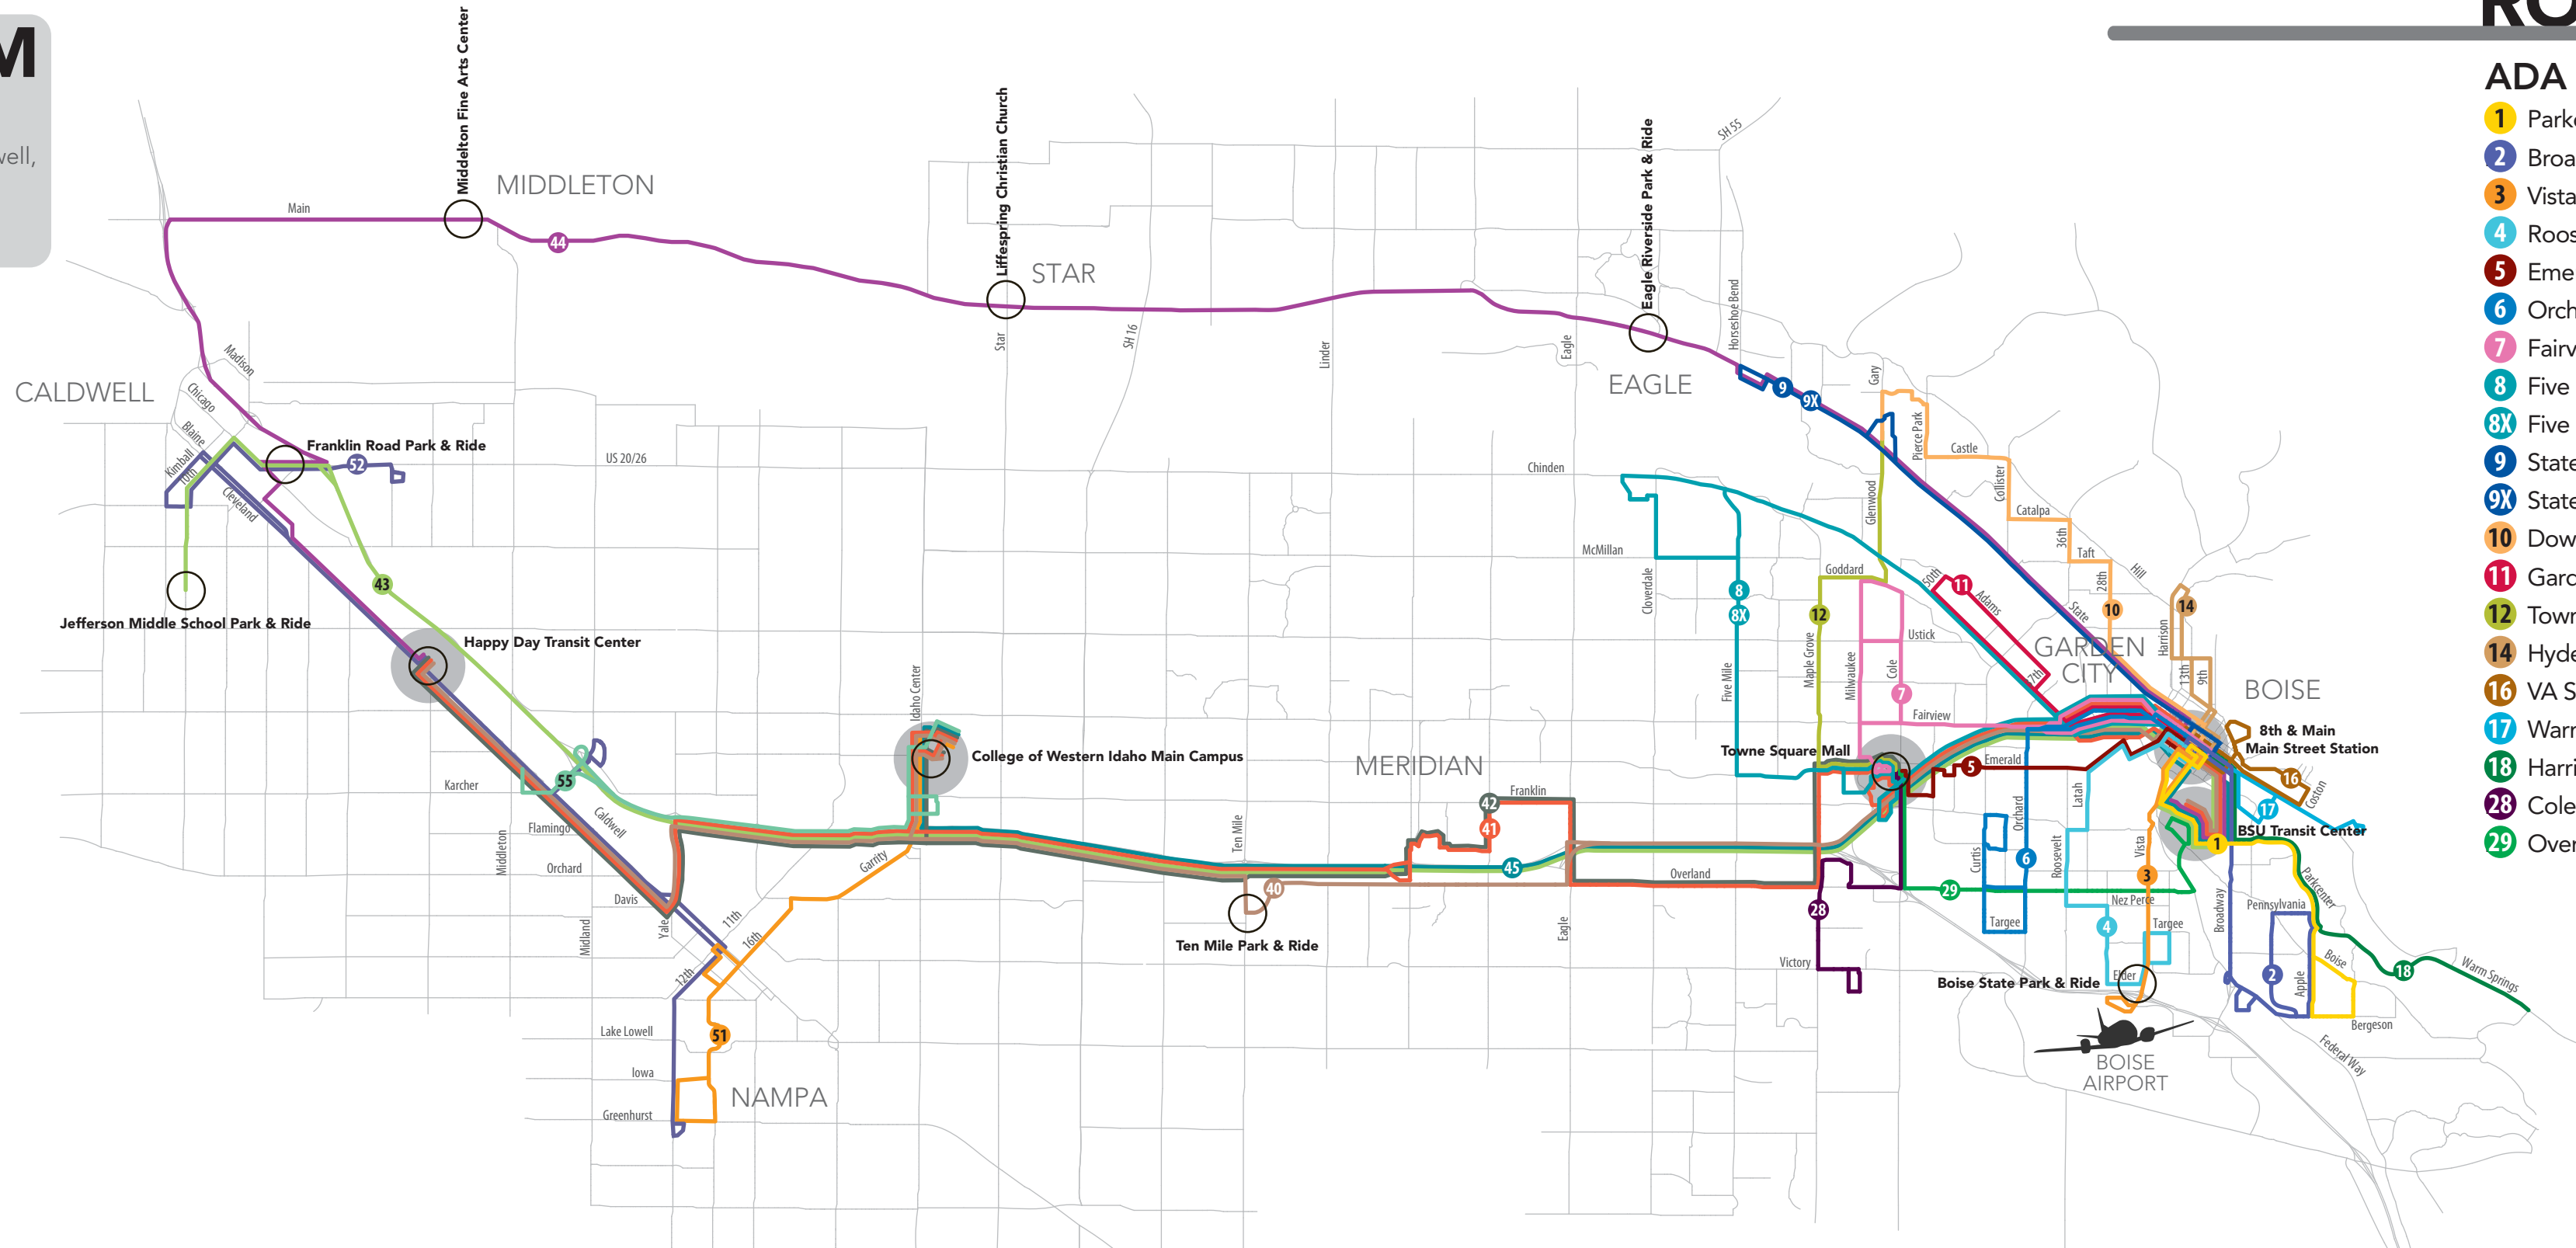

VALLEYRIDE SYSTEM MAP

Serving • Boise, Caldwell, Eagle, Garden City, Meridian, Middleton, Nampa, and Star

ROUTES

ADA COUNTY

- 1 Parkcenter
- 2 Broadway
- 3 Vista
- 4 Roosevelt
- 5 Emerald
- 6 Orchard
- 7 Fairview (Routes 7A • 7B)
- 8 Five Mile
- 8X Five Mile • Chinden
- 9 State Street
- 9X State Street
- 10 Downtown to Hill Road
- 11 Garden City
- 12 Towne Square Mall to Maple Grove
- 14 Hyde Park
- 16 VA Shuttle
- 17 Warm Springs
- 18 Harris Ranch
- 28 Cole • Victory
- 29 Overland

INTERCOUNTY

- 40 Nampa • Meridian Express
- 41 Happy Day Transit Center • Boise State
- 42 Happy Day Transit Center • Towne Square Mall
- 43 Caldwell Express
- 44 Highway 44 Express
- 45 BSU Express

CANYON COUNTY

- 51 East Nampa
- 52 Caldwell Blvd
- 55 CWI Shuttle

Please refer to individual route maps for a more detailed description of bus stops, routes, and schedules. Maps and schedules can be found at valleyregionaltransit.org.

- Route
- Stops
- Transfer Location
- Park & Ride