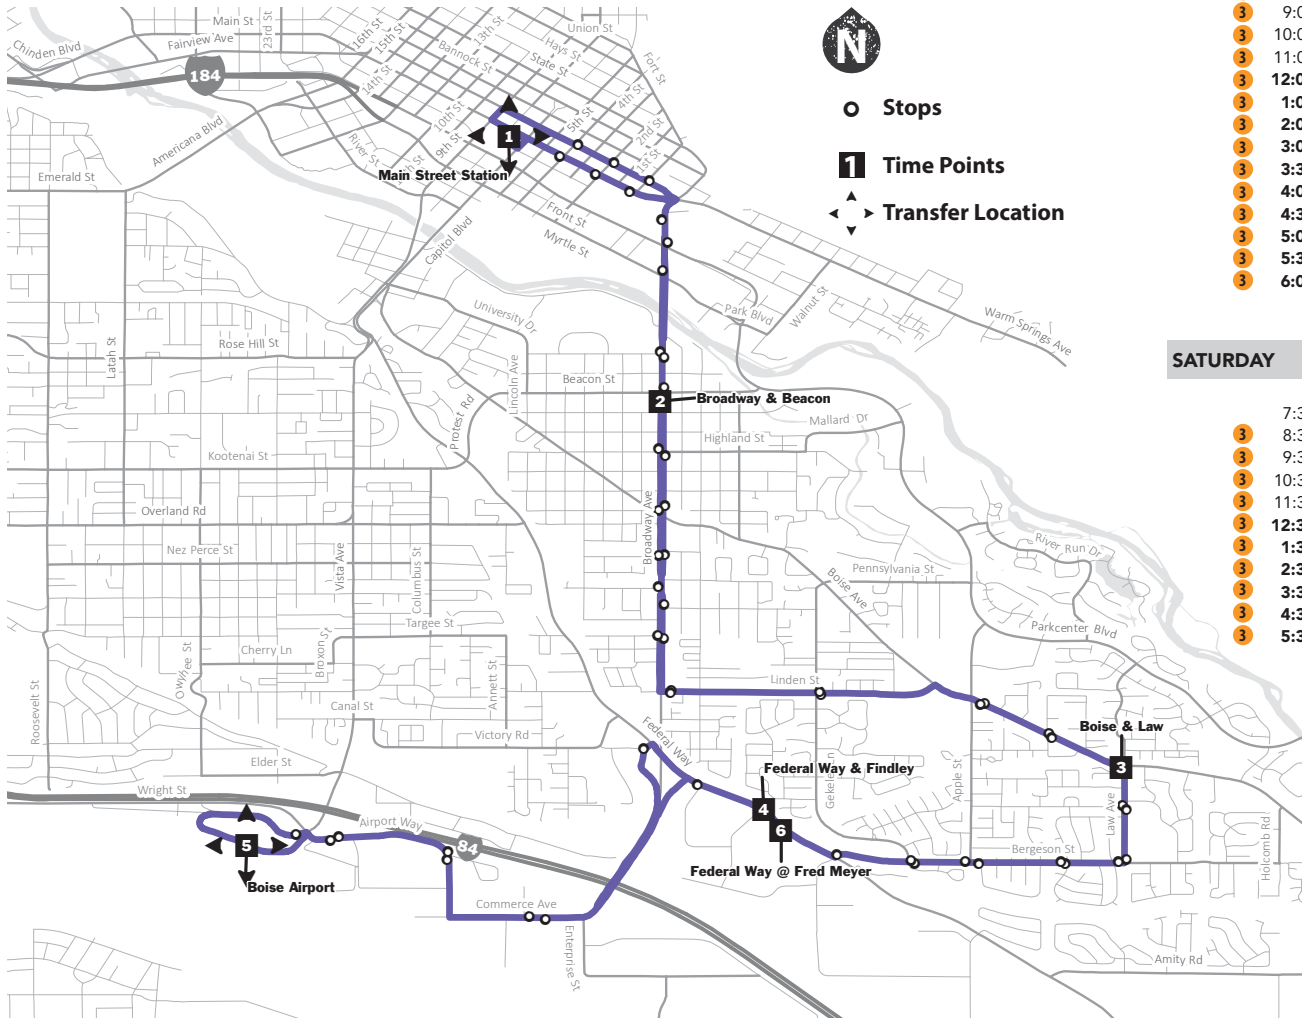

# 2

Broadway

- Stops
- 1 Time Points
- ↔ Transfer Location

AIRPORT TO DOWNTOWN

ROUTE BUS COMES FROM

Boise Airport & Airport Drive

Federal Way @ Fred Meyer

Boise & Law

Broadway & Beacon

Main Street Station

ROUTE BUS GOES TO

ROUTE BUS COMES FROM

1 Main Street Station

2 Broadway & Beacon

3 Boise & Law

4 Federal Way & Findley

5 Boise Airport & Airport Drive

ROUTE BUS GOES TO

DOWNTOWN TO AIRPORT

**2**

Broadway

Each stop name also includes a three letter code to indicate the corner the stop is on. The first two letters indicate the cardinal directions, i.e. Northwest (NW), Northeast (NE) etc. The last letter indicates whether the stop is on the corner (C) or between corners, or "mid-block" (M). For example NEC means Northeast corner while NEM means Northeast midblock. See the diagram to the right for other illustrations.