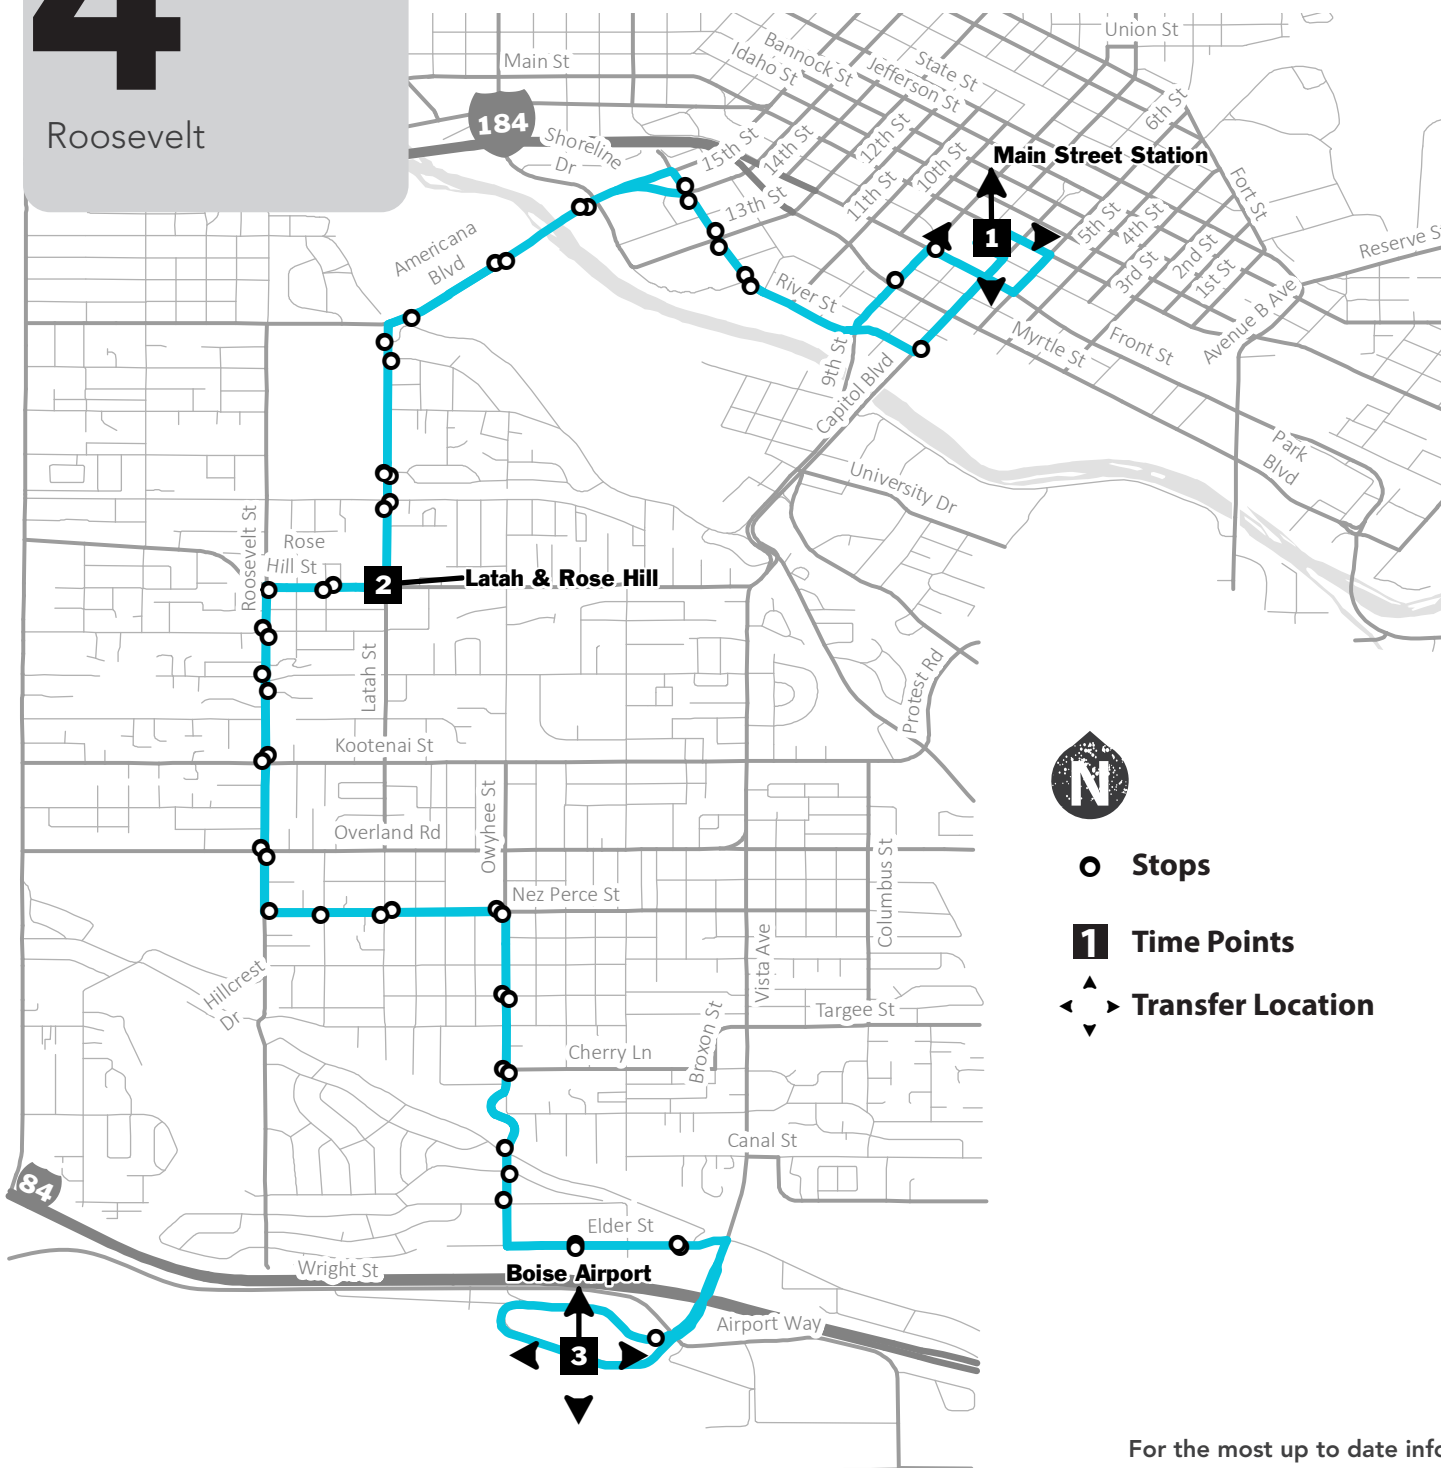

ROUTE

4

Roosevelt

○ Stops

1 Time Points

↔ Transfer Location

↑
DOWNTOWN
TO AIRPORT

1
Main Street
Station

2
Latah
& Rose Hill

3
Boise Airport

↓
AIRPORT
TO DOWNTOWN

3
Boise Airport

2
Latah
& Rose Hill

1
Main Street
Station

WEEKDAY

---	---	---	6:10	6:24	6:34
---	---	---	6:40	6:54	7:04
6:45	6:56	7:09	7:10	7:24	7:34
7:15	7:26	7:39	7:40	7:54	8:04
7:45	7:56	8:09	8:10	8:24	8:34
8:15	8:26	8:39	8:40	8:54	9:04
8:45	8:56	9:09	9:40	9:52	10:05
9:15	9:26	9:40	10:40	10:52	11:05
10:15	10:26	10:40	11:40	11:52	12:05
11:15	11:26	11:40	12:40	12:52	1:05
12:15	12:26	12:40	1:40	1:52	2:05
1:15	1:26	1:40	2:40	2:52	3:05
2:15	2:26	2:40	3:10	3:22	3:35
3:15	3:28	3:45	3:45	3:55	4:08
3:45	3:58	4:15	4:15	4:25	4:38
4:15	4:28	4:45	4:45	4:56	5:08
4:45	4:58	5:15	5:15	5:26	5:38
5:15	5:30	5:45	5:45	5:56	6:08
5:45	6:00	6:15	6:15	6:24	6:36
6:15	6:30	6:45	---	---	---
6:45	7:00	7:13	---	---	---

BOLD = P.M.

Routes and times subject to change without notice.
For the most up to date information and a complete list of stops, visit valleyregionaltransit.org