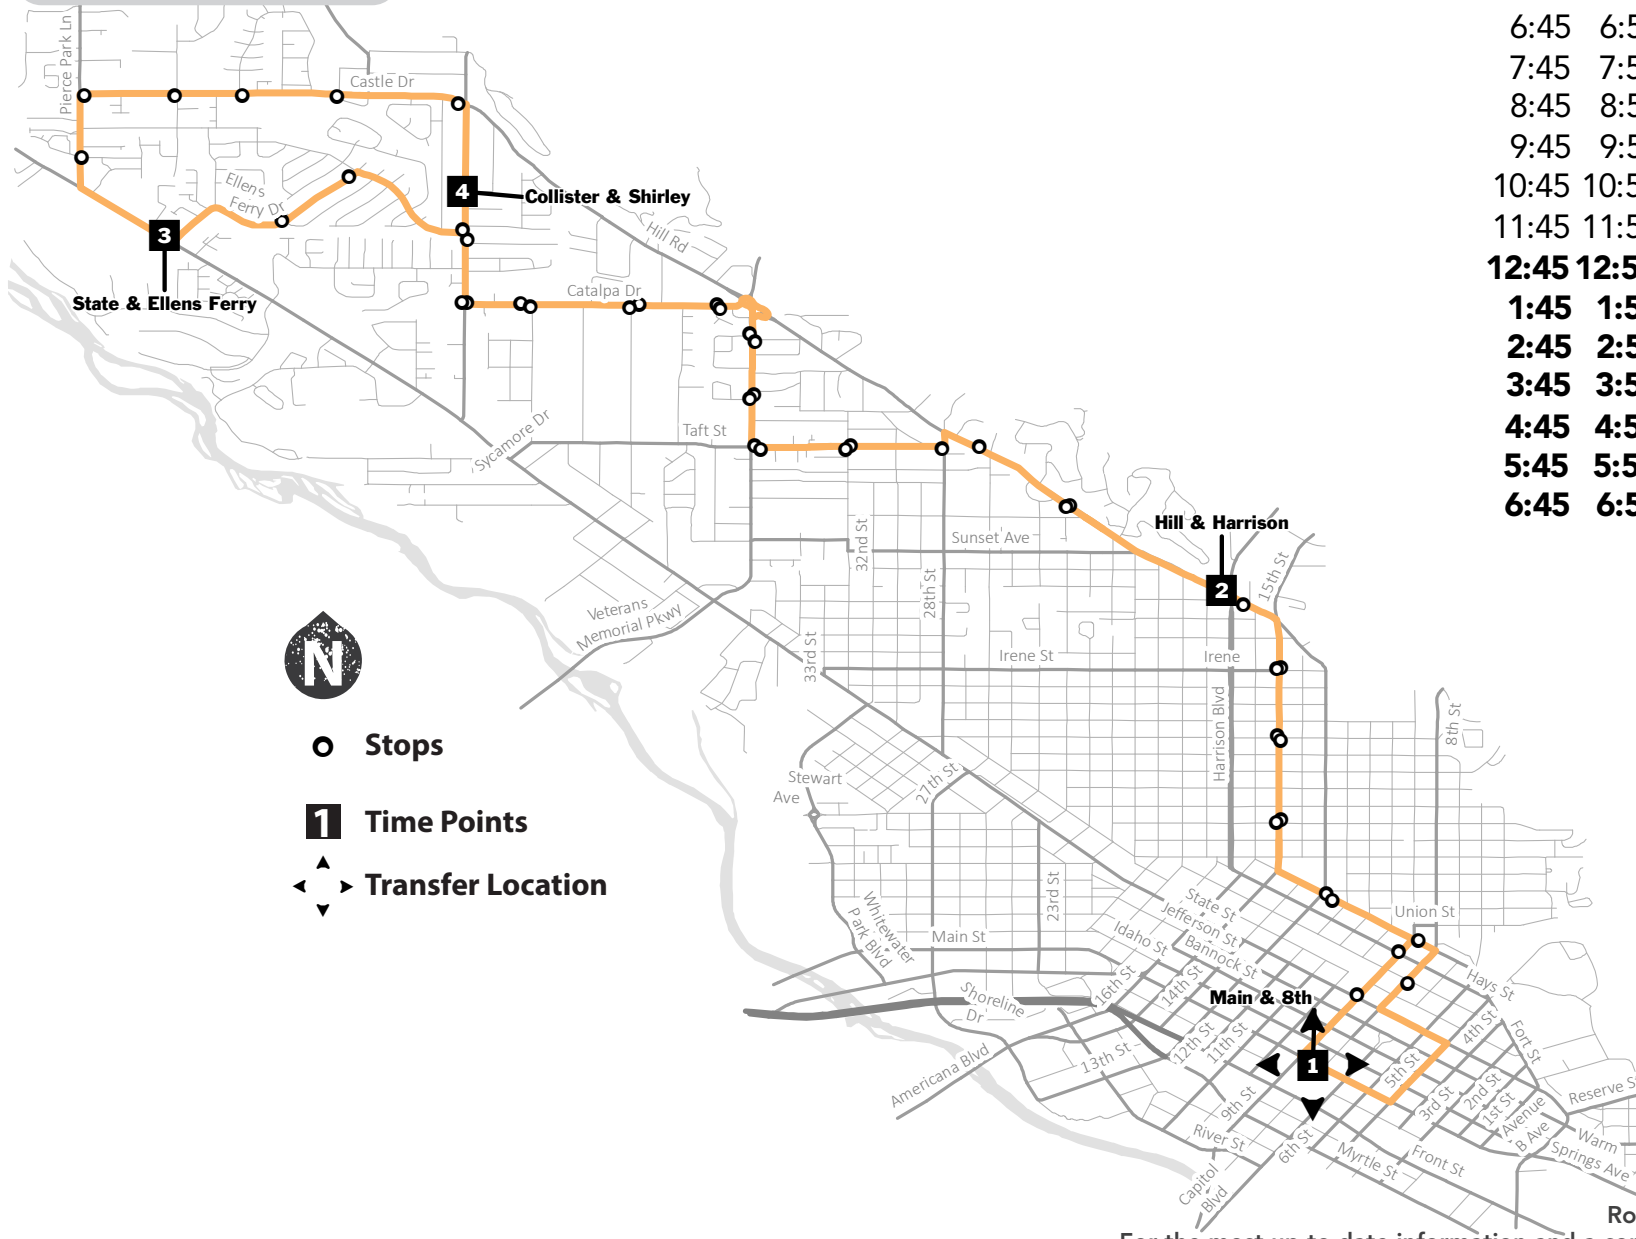

ROUTE 10

Hill Road

↑
DOWNTOWN TO
PIERCE PARK

1 Main & 8th

2 Hill & Harrison

3 State & Ellens Ferry

↓
PIERCE PARK
TO DOWNTOWN

3 State & Ellens Ferry

4 Collister & Shirley

2 Hill & Harrison

1 Main & 8th

WEEKDAY

---	---	---	6:08	6:15	6:26	6:35
6:45	6:54	7:08	7:08	7:15	7:26	7:35
7:45	7:54	8:08	8:08	8:15	8:26	8:35
8:45	8:54	9:08	9:08	9:15	9:26	9:35
9:45	9:54	10:08	10:08	10:15	10:26	10:35
10:45	10:54	11:08	11:08	11:15	11:26	11:35
11:45	11:54	12:08	12:08	12:15	12:26	12:35
12:45	12:54	1:08	1:08	1:15	1:26	1:35
1:45	1:54	2:08	2:08	2:15	2:26	2:35
2:45	2:54	3:08	3:08	3:15	3:26	3:35
3:45	3:54	4:08	4:08	4:15	4:26	4:35
4:45	4:54	5:08	5:08	5:15	5:26	5:35
5:45	5:54	6:08	6:08	6:15	6:26	6:35
6:45	6:54	7:08	7:08	7:15	7:26	7:35

BOLD = P.M.

Routes and times subject to change without notice.
For the most up to date information and a complete list of stops, visit valleyregionaltransit.org