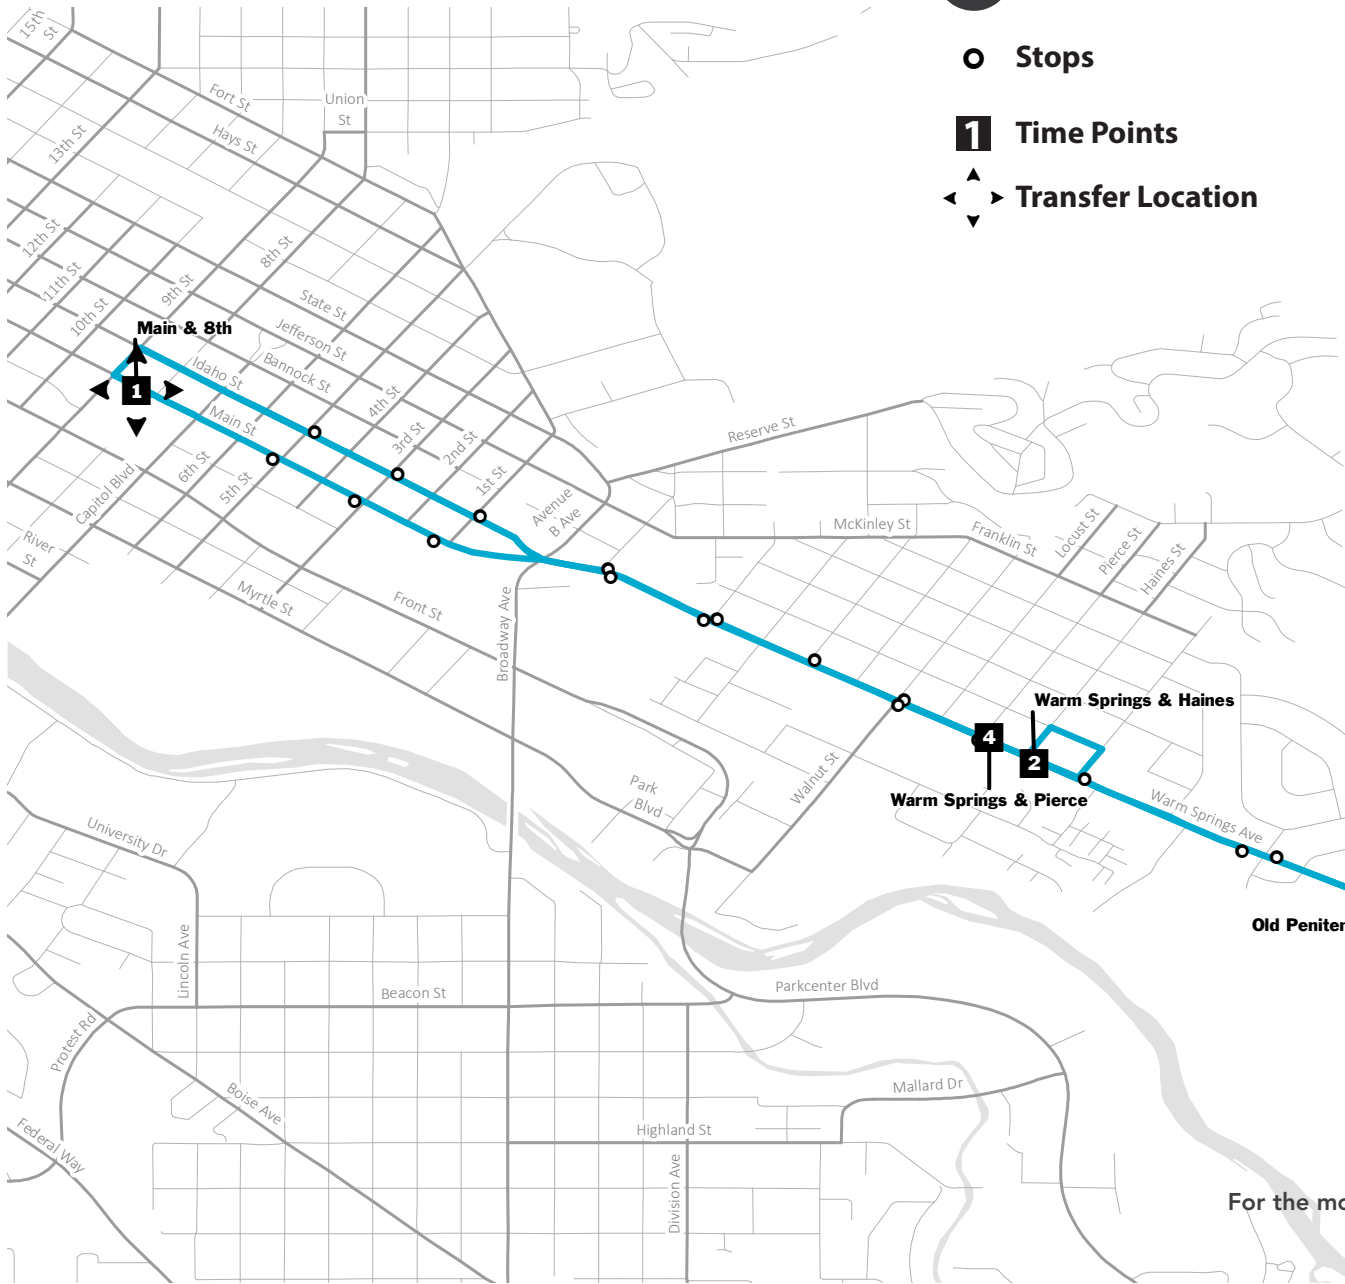

ROUTE

17

Warm Springs

DOWNTOWN TO BOTANICAL GARDENS ↑

1 Main & 8th

2 Warm Springs & Haines

3 Old Penitentiary @ Botanical Gardens

↓ BOTANICAL GARDENS TO DOWNTOWN

3 Old Penitentiary @ Botanical Gardens

4 Warm Springs & Pierce

1 Main & 8th

WEEKDAY

6:45	6:49	6:52	6:52	6:55	7:03
7:20	7:24	-----	-----	7:26	7:34
7:45	7:49	7:52	7:52	7:55	8:03
8:20	8:24	-----	-----	8:26	8:34
8:45	8:49	8:52	8:52	8:55	9:03
9:45	9:49	9:52	9:52	9:55	10:03
10:45	10:49	10:52	10:52	10:55	11:03
11:45	11:49	11:52	11:52	11:55	12:03
12:45	12:49	12:52	12:52	12:55	1:03
1:45	1:49	1:52	1:52	1:55	2:03
2:45	2:49	2:52	2:52	2:55	3:03
3:45	3:49	3:52	3:52	3:55	4:03
4:20	4:24	-----	-----	4:26	4:34
4:45	4:49	4:52	4:52	4:55	5:03
5:20	5:24	-----	-----	5:26	5:34
5:45	5:49	5:52	5:52	5:55	6:03
6:20	6:24	-----	-----	6:26	6:34
6:45	6:49	6:52	6:52	6:55	7:03

BOLD = P.M.

Routes and times subject to change without notice.
For the most up to date information and a complete list of stops, visit valleyregionaltransit.org