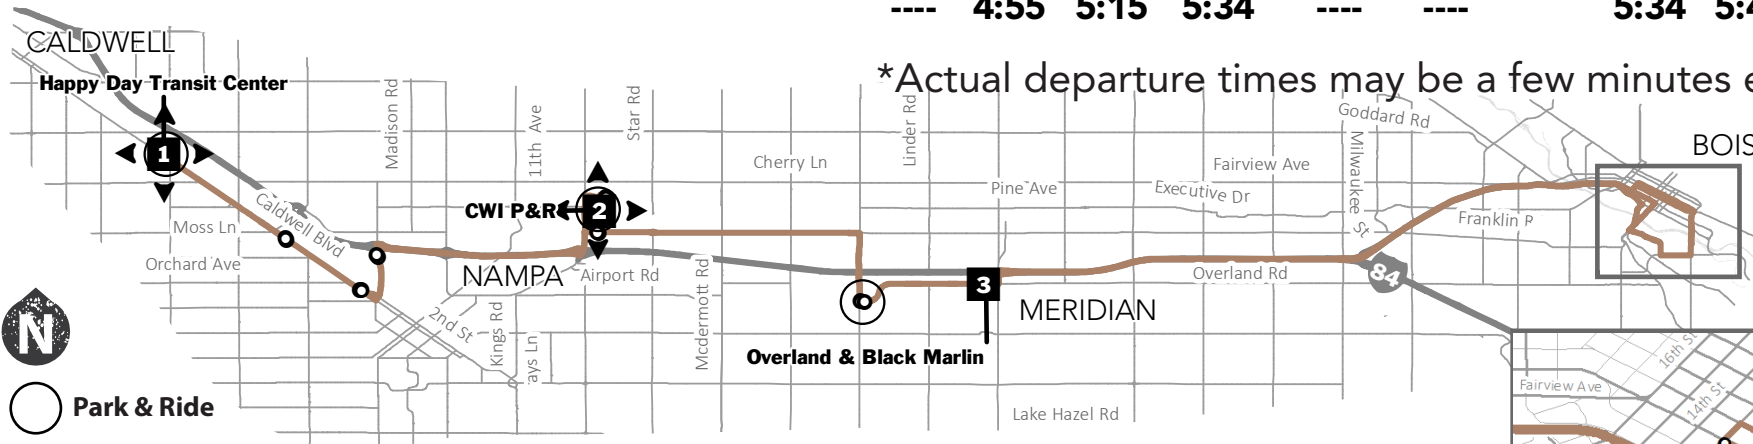

ROUTE 40

Nampa
• Meridian Express

NAMPA
↑
TO BOISE

Happy Day
Transit Center
1

CWI P&R
2

Overland @
Black Marlin
3

University
& Joyce
6

Main & 8th
4*

University @
BSU Admin
5

BOISE
↓
TO NAMPA

University
& Joyce
6

Idaho & 9th
4

University @
BSU Admin
5

Overland @
Black Marlin
3*

CWI P&R
2*

Happy Day
Transit Center
1

*Actual departure times may be a few minutes earlier than shown.

BOLD = P.M.

- N
- Park & Ride
- Stops
- Time Points
- Transfer Location

A.M. Buses run clockwise through downtown.
P.M. Buses run counterclockwise.