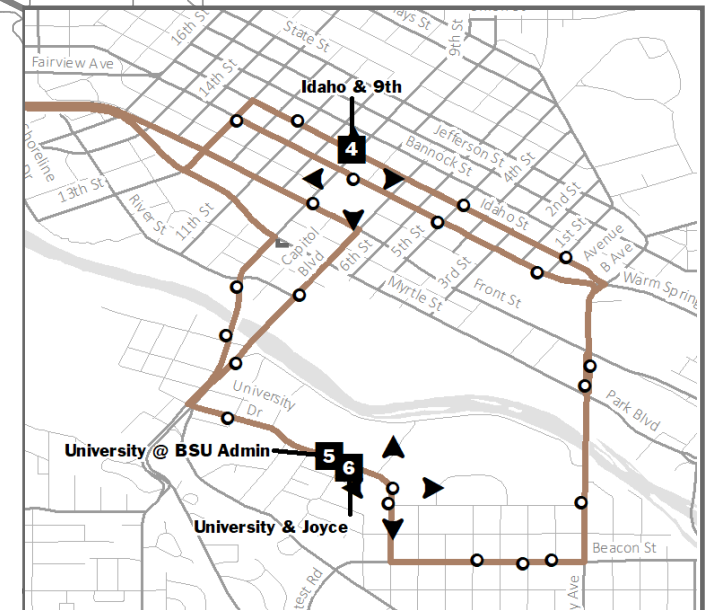

ROUTE 40

Nampa
• Meridian Express

NAMPA
↑
TO BOISE

Happy Day
Transit Center
1

CWI P&R
2

Overland @
Black Marlin
3

University
& Joyce
6

Main & 8th
4*

WEEKDAY

5:30	5:55	6:13	----	6:35	6:50	----	----	6:50	7:09	7:29	7:49
6:00	6:25	6:44	----	7:09	7:25	----	----	7:25	7:44	8:04	8:24
6:30	6:55	7:18	----	7:39	7:55	----	----	7:55	8:14	8:34	8:54
6:55	7:23	7:44	----	8:09	8:25	----	----	8:25	8:44	9:04	9:24
2:45	3:13	3:31	3:52	----	----	----	3:52	4:00	----	4:28	4:55
3:15	3:45	4:04	4:25	----	----	----	4:25	4:40	----	5:05	5:27
4:00	4:30	4:48	5:08	----	----	----	5:08	5:23	----	5:48	6:12
----	4:55	5:15	5:34	----	----	----	5:34	5:47	----	6:10	6:37
----	----	----	----	----	----	----	----	----	----	----	7:04

*Actual departure times may be a few minutes earlier than shown.

BOLD = P.M.

- N
- Park & Ride
- Stops
- Time Points
- Transfer Location

A.M. Buses run clockwise through downtown.
P.M. Buses run counterclockwise.

Routes and times subject to change without notice.

For the most up to date information and a complete list of stops, visit valleyregionaltransit.org