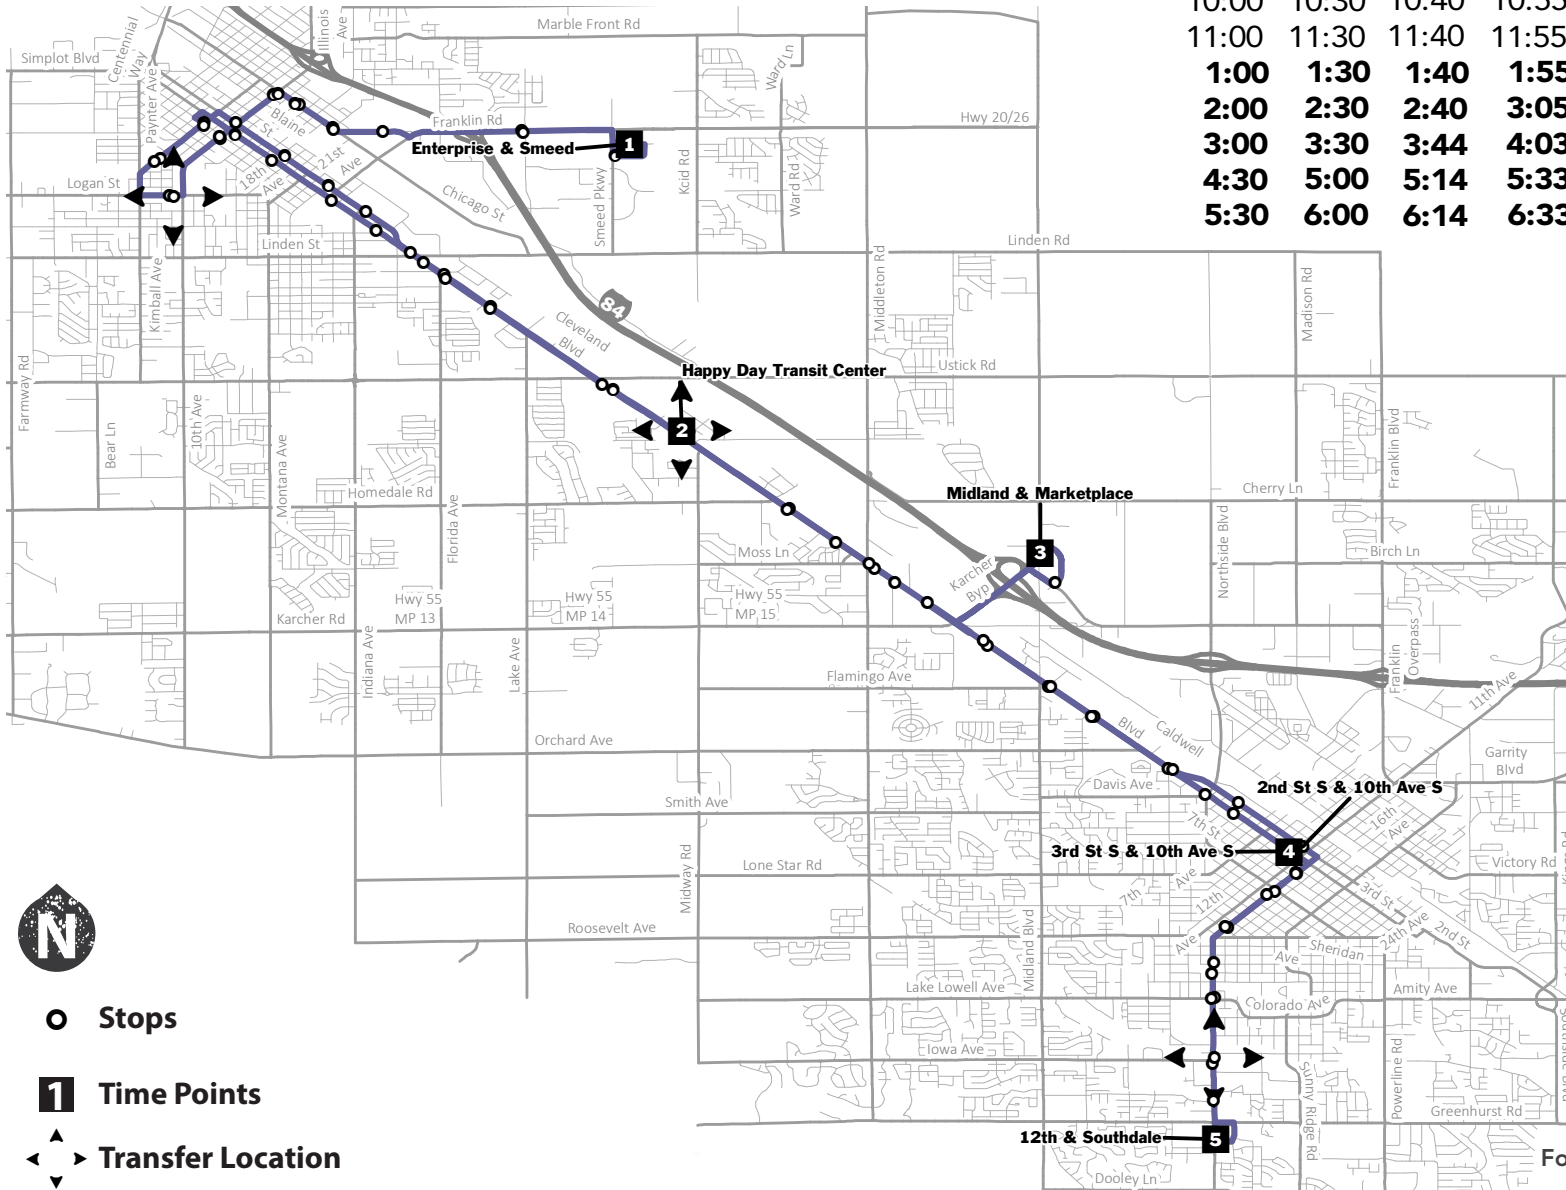

ROUTE 52

Caldwell Boulevard

↑ CALDWELL TO NAMPA

Enterprise & Smeed
1

Happy Day Transit Center
2

Midland & Marketplace
3

3rd & 10th
4

12th & Southdale
5

↓ NAMPA TO CALDWELL

12th & Southdale
5

2nd & 10th
4

Midland & Marketplace
3

Happy Day Transit Center
2

Enterprise & Smeed
1

WEEKDAY

| | | | | | | | | | |
|-------------|-------------|-------------|-------------|--------------|--------------|--------------|--------------|--------------|--------------|
| 6:00 | 6:30 | 6:40 | 6:55 | 7:03 | 7:05 | 7:13 | 7:24 | 7:35 | 7:59 |
| 7:00 | 7:30 | 7:40 | 7:55 | 8:03 | 8:05 | 8:13 | 8:24 | 8:35 | 8:59 |
| 8:00 | 8:30 | 8:40 | 8:55 | 9:03 | 9:05 | 9:13 | 9:24 | 9:35 | 9:59 |
| 9:00 | 9:30 | 9:40 | 9:55 | 10:03 | 10:05 | 10:13 | 10:24 | 10:35 | 10:59 |
| 10:00 | 10:30 | 10:40 | 10:55 | 11:03 | 11:05 | 11:13 | 11:24 | 11:35 | 11:59 |
| 11:00 | 11:30 | 11:40 | 11:55 | 12:03 | 12:05 | 12:13 | 12:24 | 12:35 | 12:59 |
| 1:00 | 1:30 | 1:40 | 1:55 | 2:03 | 2:05 | 2:13 | 2:24 | 2:35 | 2:59 |
| 2:00 | 2:30 | 2:40 | 3:05 | 3:13 | 3:15 | 3:25 | 3:38 | 4:03 | 4:29 |
| 3:00 | 3:30 | 3:44 | 4:03 | 4:14 | 4:15 | 4:25 | 4:38 | 5:03 | 5:29 |
| 4:30 | 5:00 | 5:14 | 5:33 | 5:44 | 5:45 | 5:55 | 6:08 | 6:33 | 6:59 |
| 5:30 | 6:00 | 6:14 | 6:33 | 6:44 | 6:45 | 6:55 | 7:08 | 7:33 | 7:59 |

BOLD = P.M.

- Stops
- 1** Time Points
- ↔ Transfer Location

Routes and times subject to change without notice. For the most up to date information and a complete list of stops, visit valleyregionaltransit.org