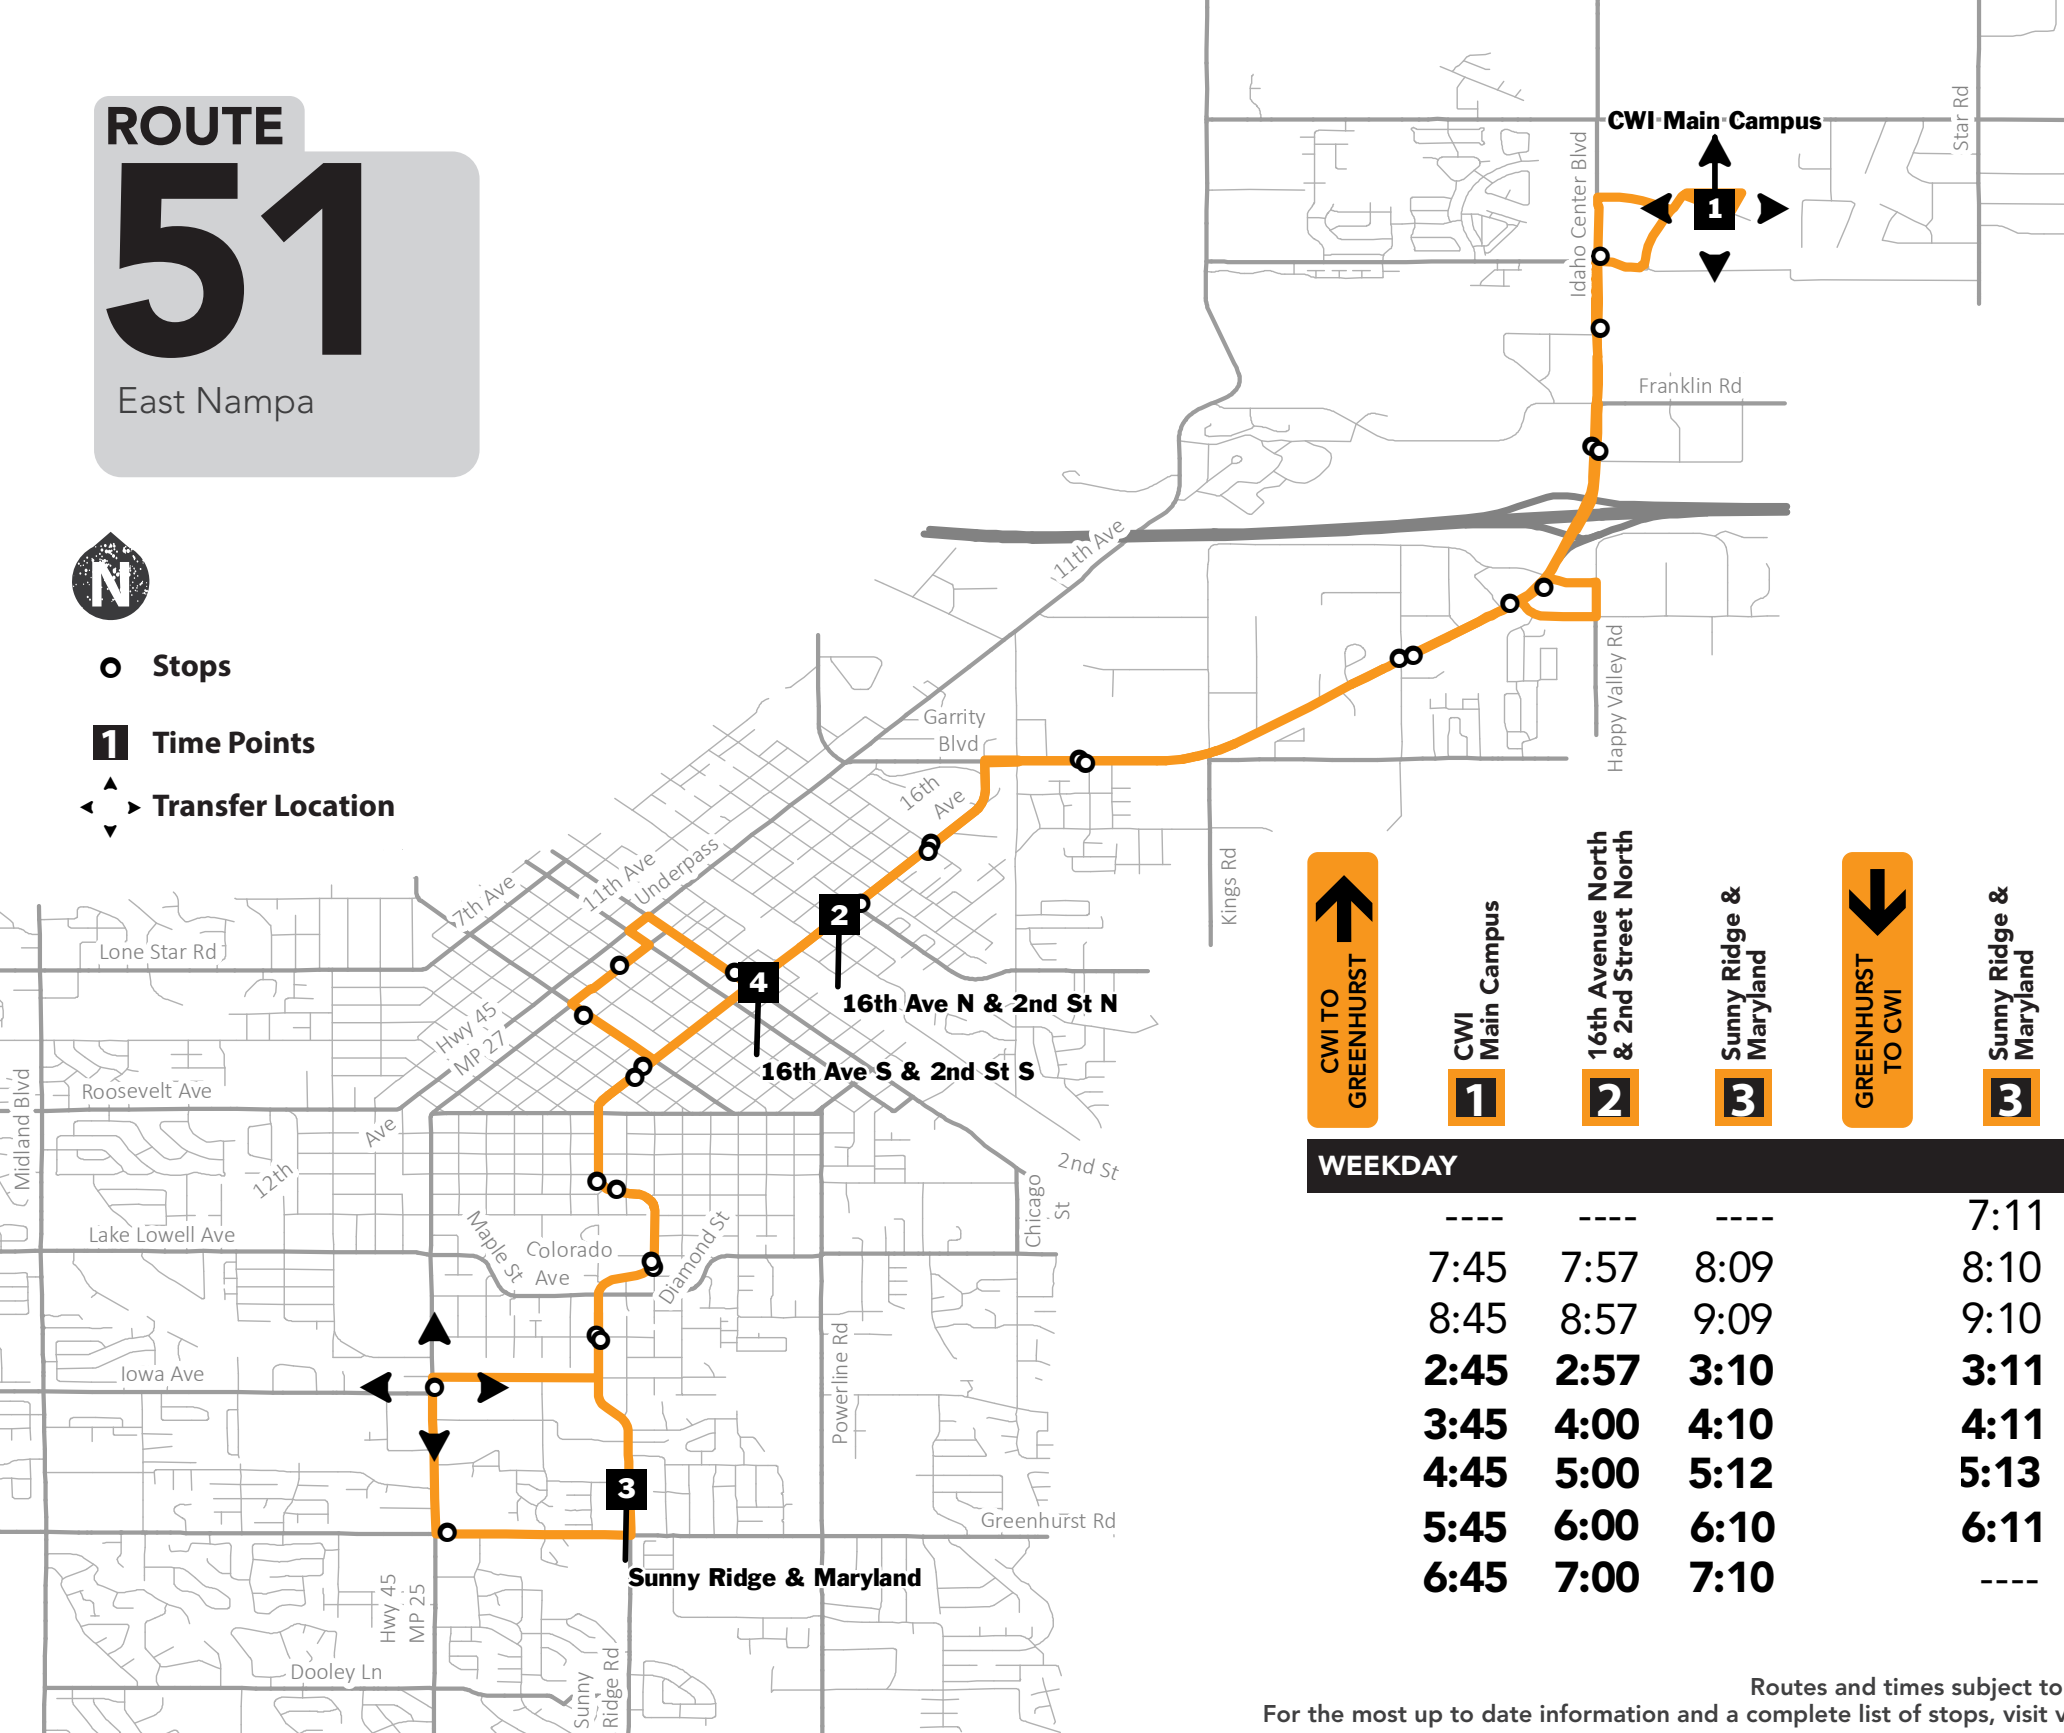

ROUTE 51

East Nampa

- Stops
- Time Points
- Transfer Location

CWI TO GREENHURST

- CWI Main Campus
- 16th Avenue North & 2nd Street North
- Sunny Ridge & Maryland

GREENHURST TO CWI

- Sunny Ridge & Maryland
- 16th Avenue South & 2nd Street South
- CWI Main Campus

WEEKDAY					
----	----	----	7:11	7:23	7:41
7:45	7:57	8:09	8:10	8:21	8:39
8:45	8:57	9:09	9:10	9:22	9:37
2:45	2:57	3:10	3:11	3:22	3:39
3:45	4:00	4:10	4:11	4:22	4:39
4:45	5:00	5:12	5:13	5:22	5:39
5:45	6:00	6:10	6:11	6:20	6:37
6:45	7:00	7:10	----	----	----

BOLD = P.M.

Routes and times subject to change without notice. For the most up to date information and a complete list of stops, visit valleyregionaltransit.org