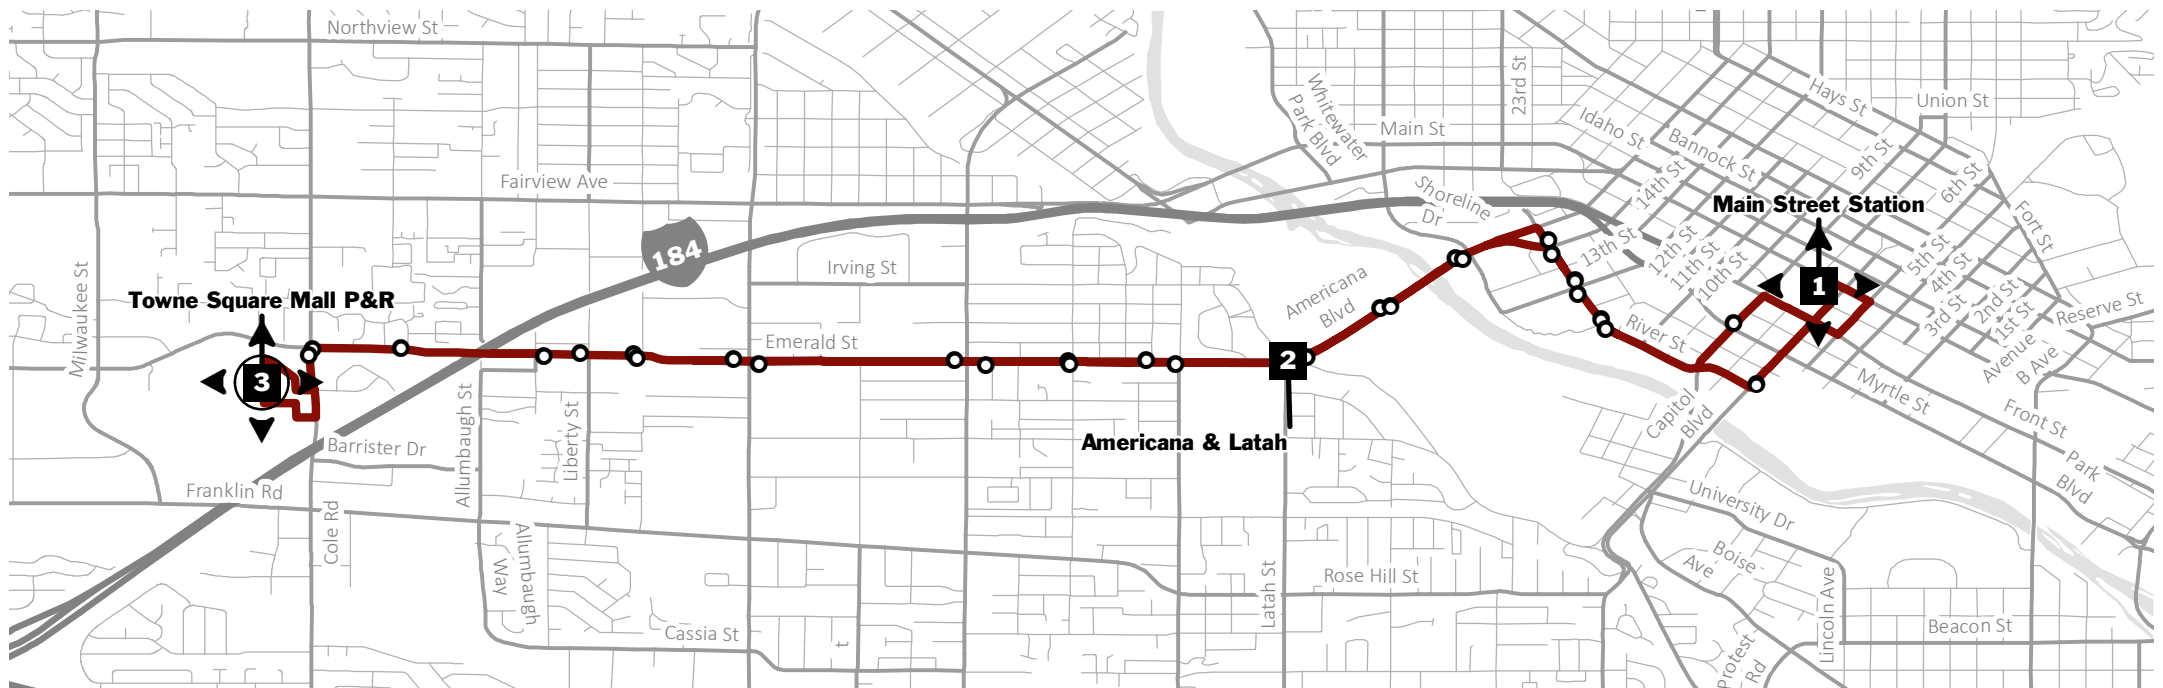

ROUTE

5

Emerald

Park & Ride

Stops

Time Points

Transfer Location

1 Main Street Station

2 Americana & Latah

3 Towne Square Mall P&R

3 Towne Square Mall P&R

2 Americana & Latah

1 Main Street Station

WEEKDAY

---	---	---	6:15	6:24	6:35
6:20	6:29	6:37	6:45	6:54	7:05
6:50	6:59	7:07	7:15	7:24	7:35
7:20	7:29	7:37	7:45	7:54	8:05
7:50	7:59	8:07	8:15	8:24	8:35
8:20	8:29	8:37	9:15	9:24	9:35
8:50	8:59	9:07	10:15	10:24	10:35
9:50	9:59	10:07	11:15	11:24	11:35
10:50	10:59	11:07	12:15	12:24	12:35
11:50	11:59	12:07	1:15	1:24	1:35
12:50	12:59	1:07	2:15	2:24	2:35
1:50	1:59	2:07	3:15	3:24	3:35
2:50	2:59	3:07	3:45	3:54	4:05
3:20	3:29	3:37	4:15	4:24	4:35
3:50	3:59	4:07	4:45	4:54	5:05
4:20	4:29	4:37	5:15	5:24	5:35
4:50	4:59	5:07	5:45	5:54	6:05
5:20	5:29	5:37	6:15	6:24	6:35
5:50	5:59	6:07			
6:20	6:29	6:37			
6:50	6:59	7:07			

BOLD = P.M.

1 Main Street Station

2 Americana & Latah

3 Towne Square Mall P&R

3 Towne Square Mall P&R

2 Americana & Latah

1 Main Street Station

SATURDAY

Routes and times subject to change without notice.
For the most up to date information and a complete list of stops, visit valleyregionaltransit.org