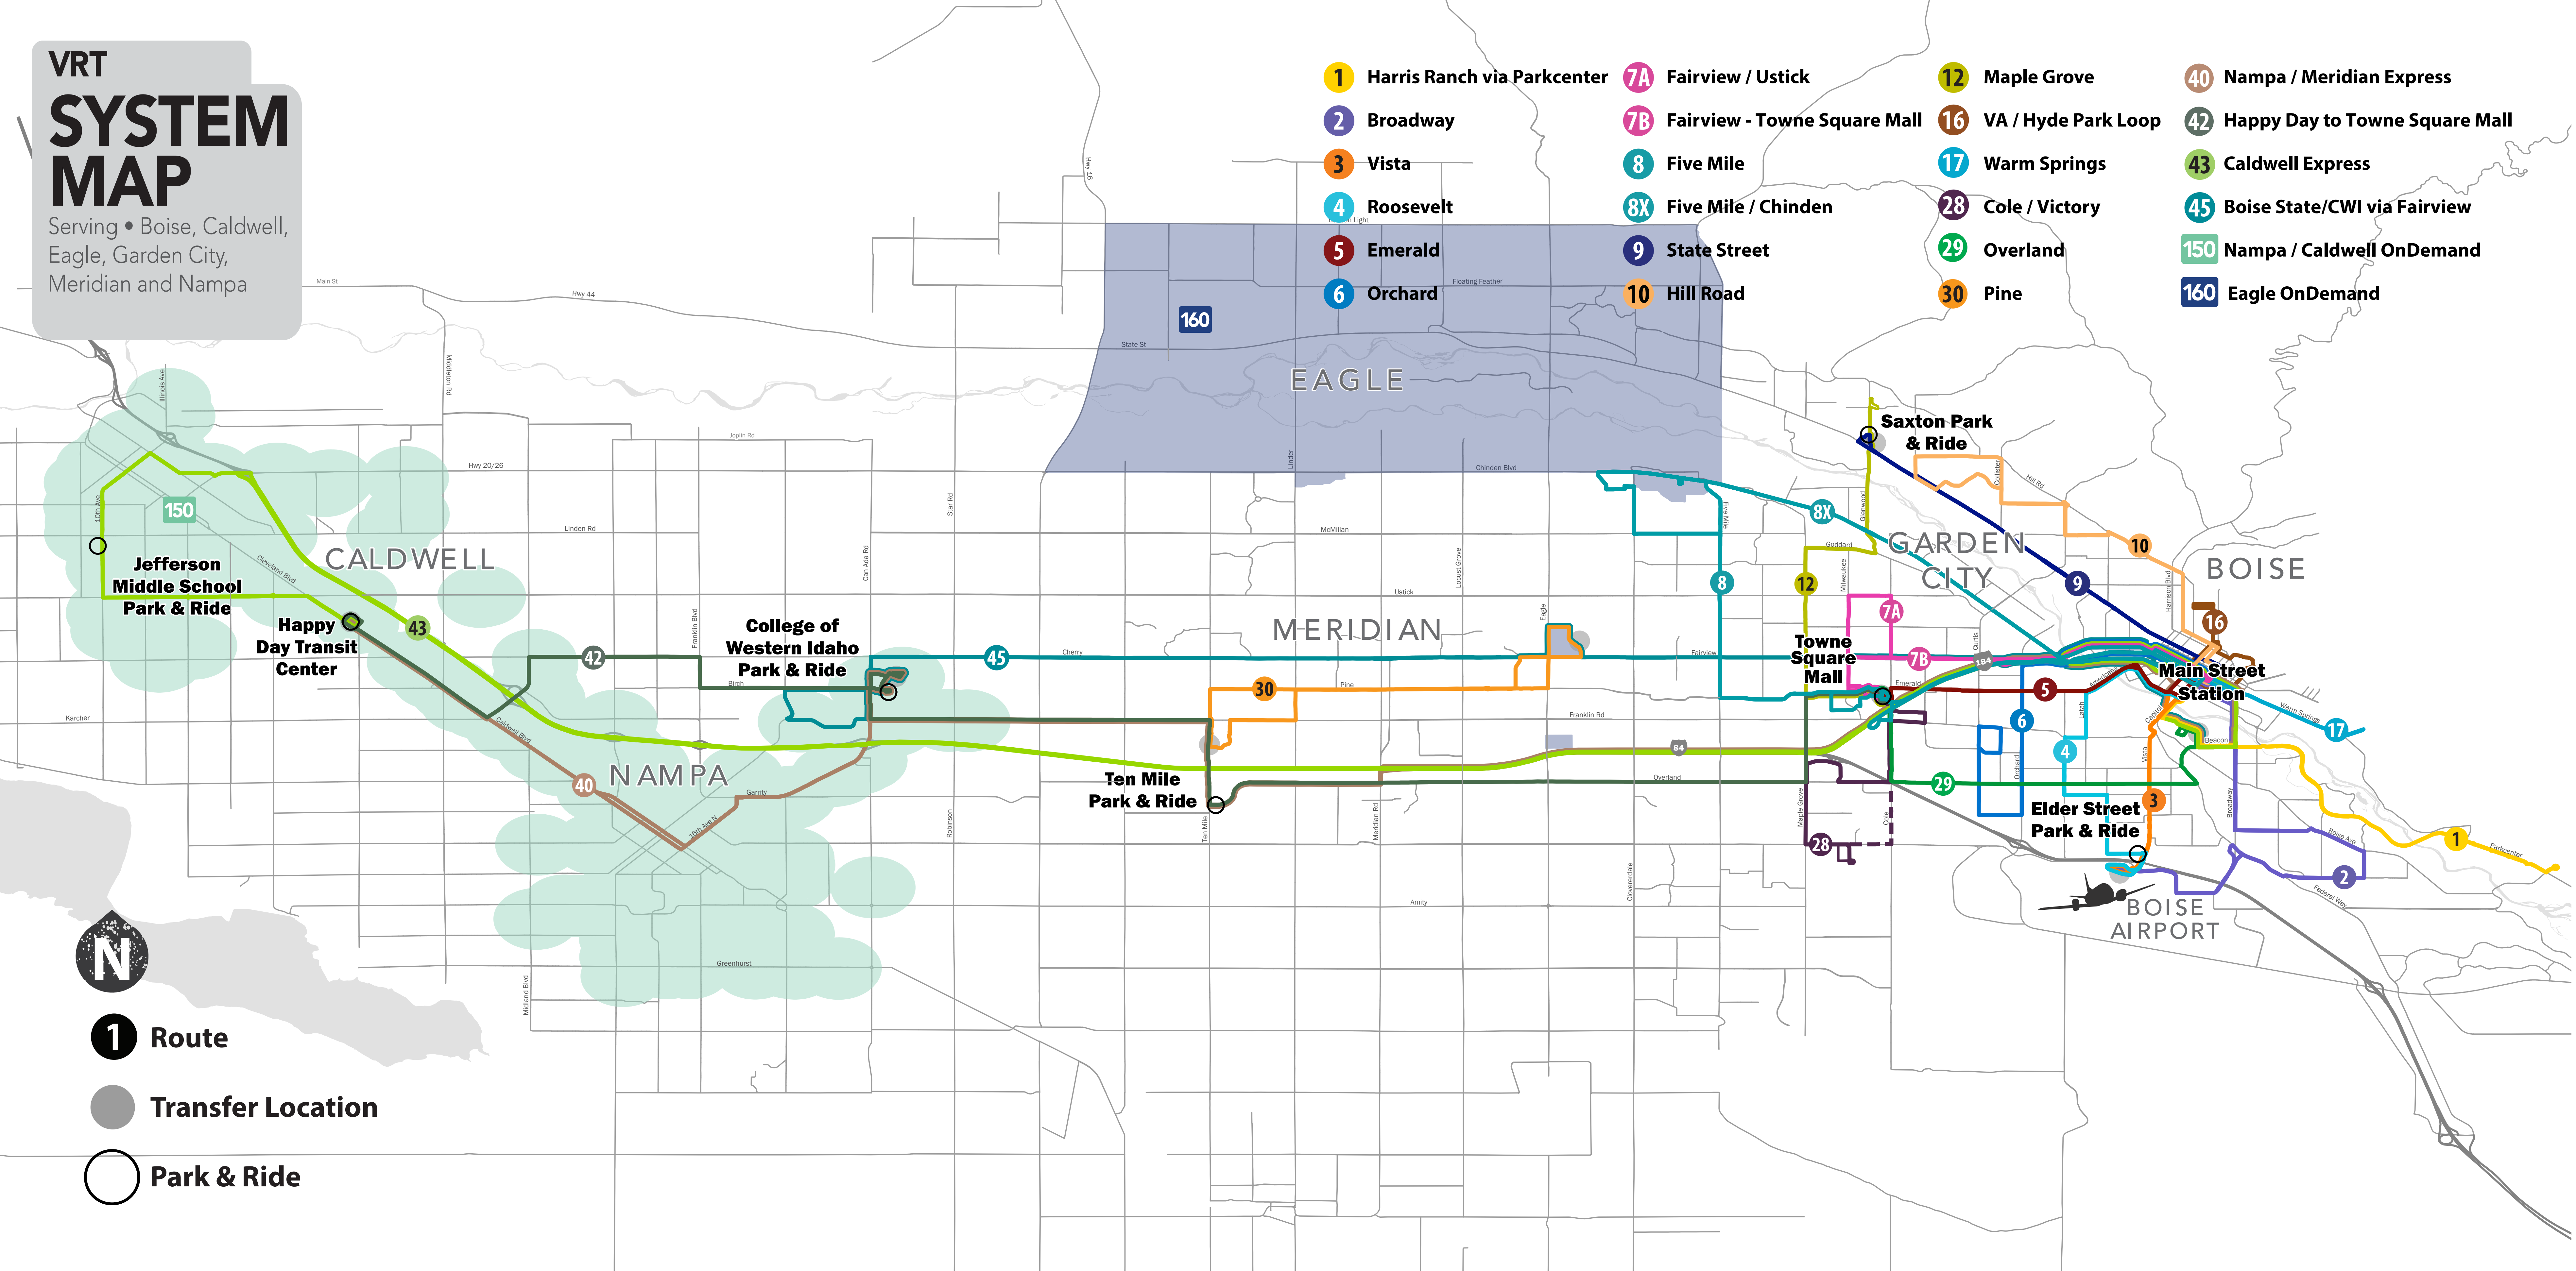

VRT SYSTEM MAP

Serving • Boise, Caldwell, Eagle, Garden City, Meridian and Nampa

- 1 Harris Ranch via Parkcenter
- 2 Broadway
- 3 Vista
- 4 Roosevelt
- 5 Emerald
- 6 Orchard
- 7A Fairview / Ustick
- 7B Fairview - Towne Square Mall
- 8 Five Mile
- 8X Five Mile / Chinden
- 9 State Street
- 10 Hill Road
- 12 Maple Grove
- 16 VA / Hyde Park Loop
- 17 Warm Springs
- 28 Cole / Victory
- 29 Overland
- 30 Pine
- 40 Nampa / Meridian Express
- 42 Happy Day to Towne Square Mall
- 43 Caldwell Express
- 45 Boise State/CWI via Fairview
- 150 Nampa / Caldwell OnDemand
- 160 Eagle OnDemand

- N
- 1 Route
- Transfer Location
- Park & Ride