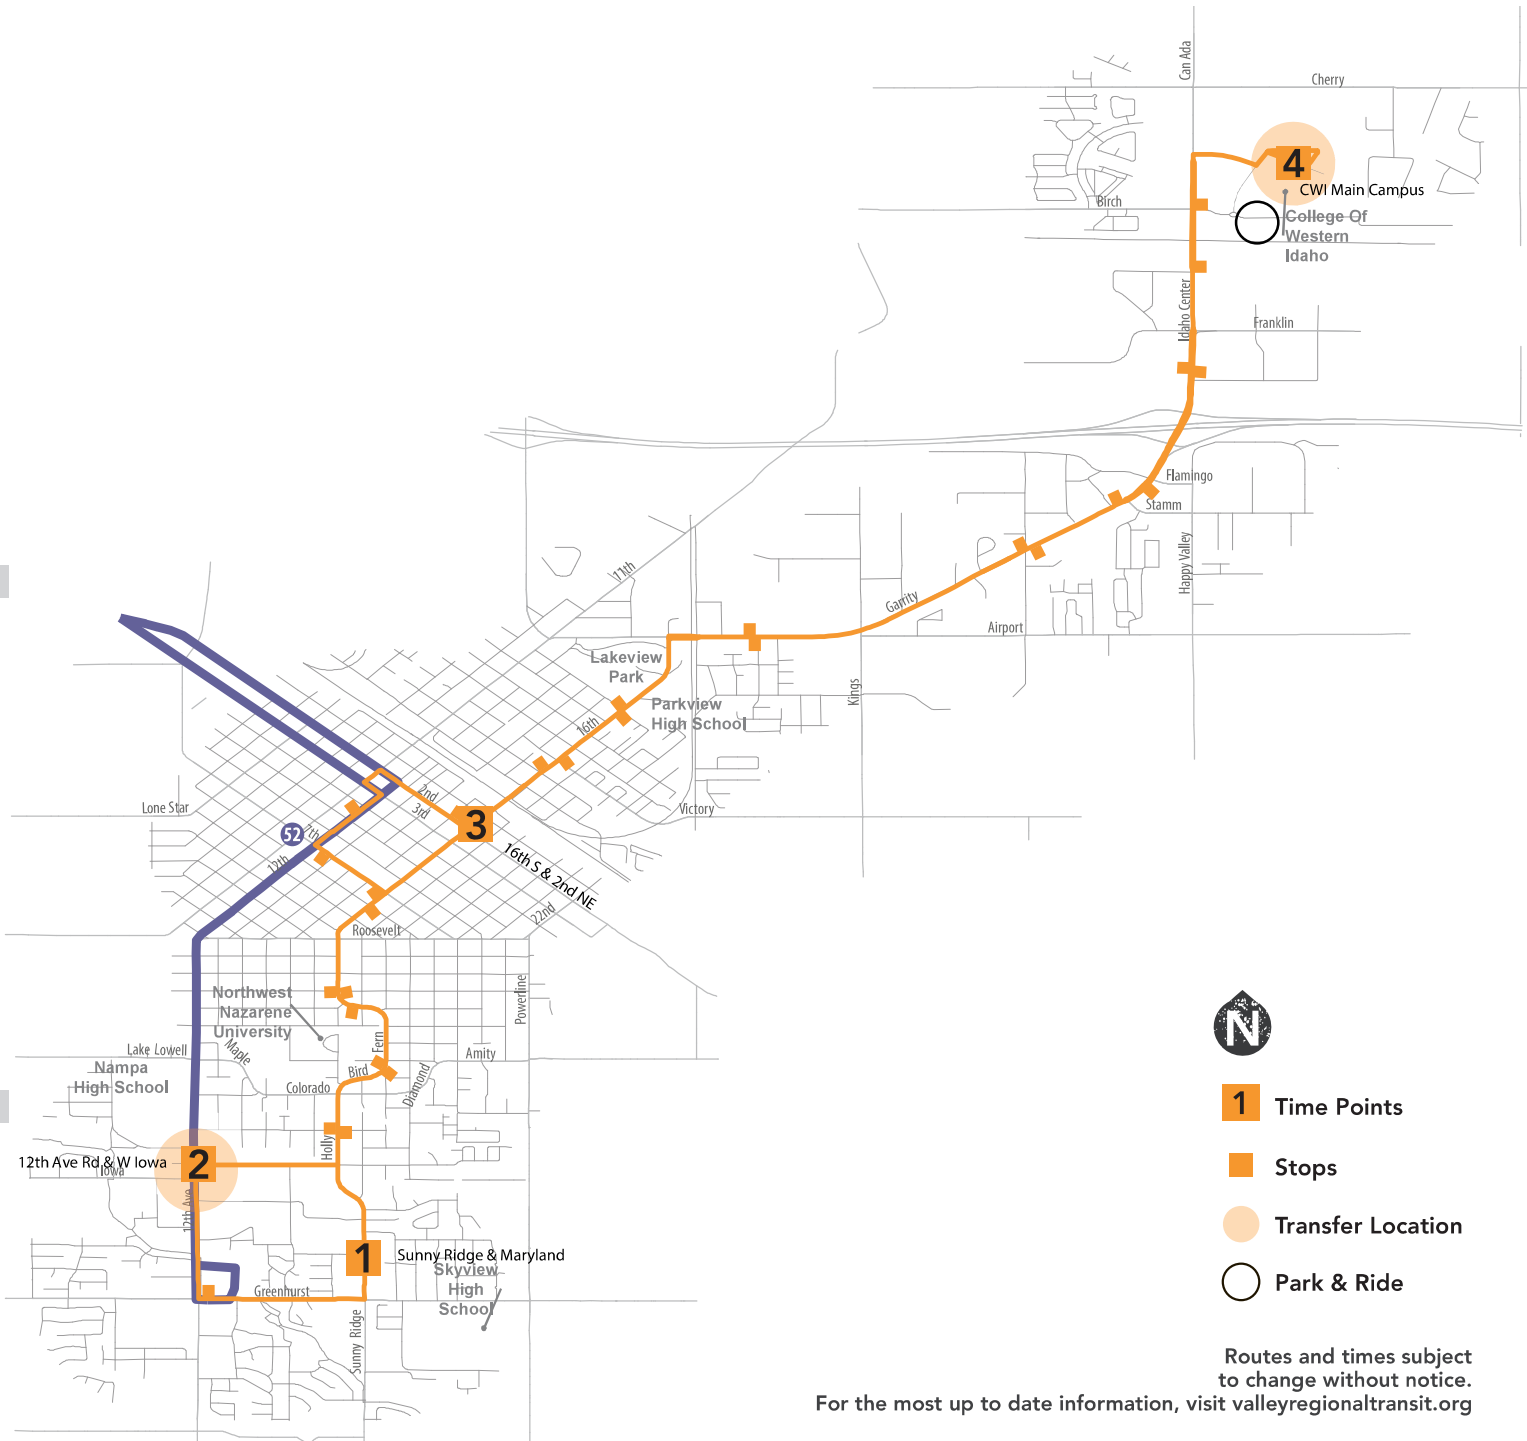

ROUTE

51

East Nampa

GREENHURST
TO CWI

1	2	3	4
Sunny Ridge & Maryland	12th Ave Rd & W Iowa	16th Ave S & 2nd St NE	CWI Main Campus

WEEKDAY

7:11	7:14	7:20	7:35
8:11	8:14	8:20	8:35
9:11	9:14	9:20	9:35
2:11	2:14	2:20	2:35
3:11	3:14	3:20	3:35
4:11	4:14	4:20	4:35
5:11	5:14	5:20	5:35
6:11	6:14	6:20	6:35

CWI TO
GREENHURST

4	3	1
CWI Main Campus	16th Ave S & 2nd St NE	Sunny Ridge & Maryland Ave SW

WEEKDAY

7:45	7:55	8:05
8:45	8:55	9:05
2:45	2:57	3:07
3:45	3:57	4:07
4:45	5:00	5:10
5:45	6:00	6:10

BOLD = PM

- 1** Time Points
- Stops
- Transfer Location
- Park & Ride

- 1** Enterprise Way & Smeed Parkway
- 2** Logan St & Fairview Ave
- 3** Happy Day Transit Center
- 4** 3rd St S & 10th Ave
- 5** 12th Ave Rd & Iowa Ave
- 6** 12th Ave Rd & E Southdale Ave

WEEKDAY

6:00	6:09	6:22	6:46	6:55	6:58
7:00	7:09	7:22	7:46	7:55	7:58
8:00	8:09	8:22	8:46	8:55	8:58
9:00	9:09	9:22	9:46	9:55	9:58
10:00	10:09	10:22	10:46	10:55	10:58
11:00	11:09	11:22	11:46	11:55	11:58
12:00	12:09	12:22	12:46	12:55	12:58
1:00	1:09	1:22	1:46	1:55	1:58
2:00	2:09	2:22	2:46	2:55	2:58
3:00	3:09	3:22	3:46	3:55	3:58
4:00	4:09	4:22	4:46	4:55	4:58
5:00	5:09	5:22	5:46	5:55	5:58
6:00	6:09	6:22	6:46	6:55	6:58

BOLD = PM

1 Time Points

■ Stops

● Transfer Location

○ Park & Ride

Route does not run during Thanksgiving, Christmas, Spring Break, and Summer Break.

Routes and times subject to change without notice.
For the most up to date information, visit valleyregionaltransit.org