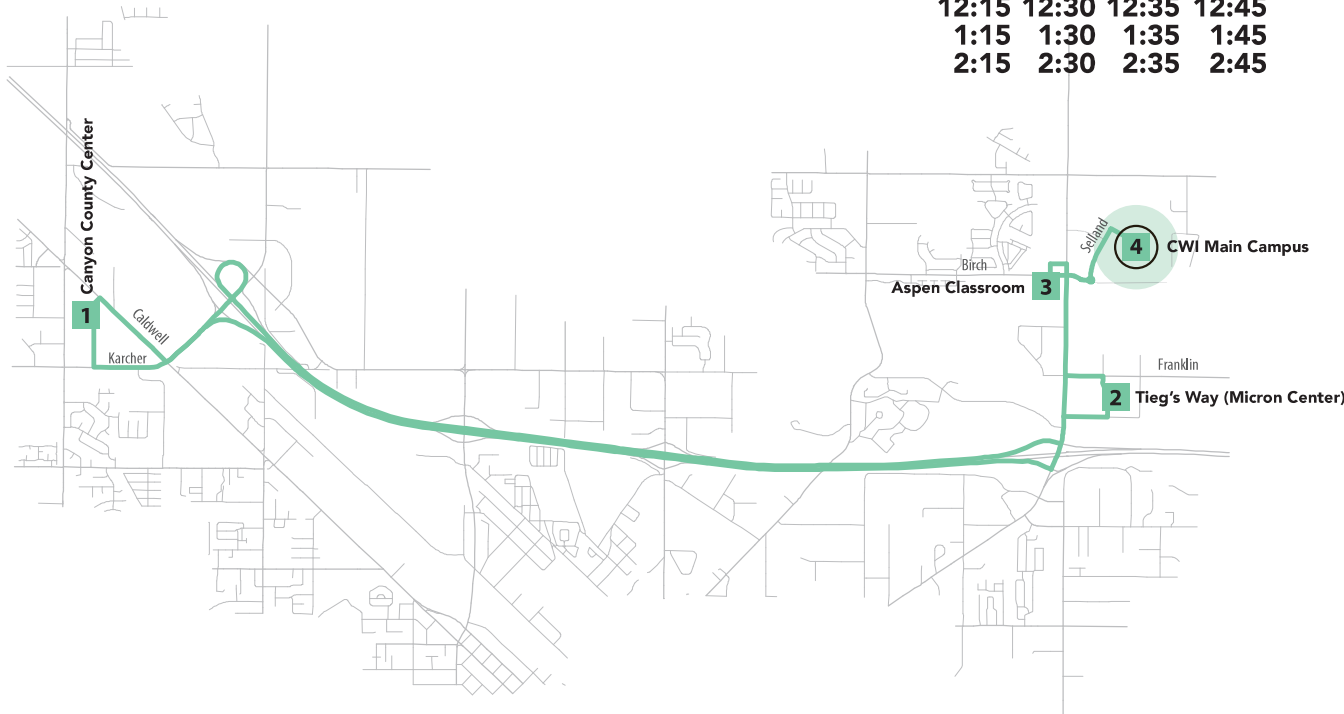

CWI TO
GREENHURST

4	3	1
CWI Main Campus	16th Ave S & 2nd St NE	Sunny Ridge & Maryland Ave SW

WEEKDAY

7:45	7:55	8:05
8:45	8:55	9:05
2:45	2:57	3:07
3:45	3:57	4:07
4:45	5:00	5:10
5:45	6:00	6:10

BOLD = PM

- 1** Time Points
- Stops
- Transfer Location
- Park & Ride

BOLD = PM

Routes and times subject to change without notice.
For the most up to date information, visit valleyregionaltransit.org

ROUTE 55

CWI Shuttle

Canyon County Center
1

Tieg's Way (Micron Center)
2

Aspen Classroom
3

CWI Main Campus
4

CWI Main Campus
4

Aspen Classroom
3

Tieg's Way (Micron Center)
2

Canyon County Center
1

WEEKDAY

7:15	7:30	7:35	7:45	7:45	7:50	7:55	8:10
8:15	8:30	8:35	8:45	8:45	8:50	8:55	9:10
9:15	9:30	9:35	9:45	9:45	9:50	9:55	10:10
10:15	10:30	10:35	10:45	10:45	10:50	10:55	11:10
11:15	11:30	11:35	11:45	11:45	11:50	11:55	12:10
12:15	12:30	12:35	12:45	12:45	12:50	12:55	1:10
1:15	1:30	1:35	1:45	1:45	1:50	1:55	2:10
2:15	2:30	2:35	2:45	2:45	2:50	2:55	3:10

BOLD = PM

1 Time Points

■ Stops

● Transfer Location

○ Park & Ride

Route does not run during Thanksgiving, Christmas, Spring Break, and Summer Break.

Routes and times subject to change without notice.
For the most up to date information, visit valleyregionaltransit.org