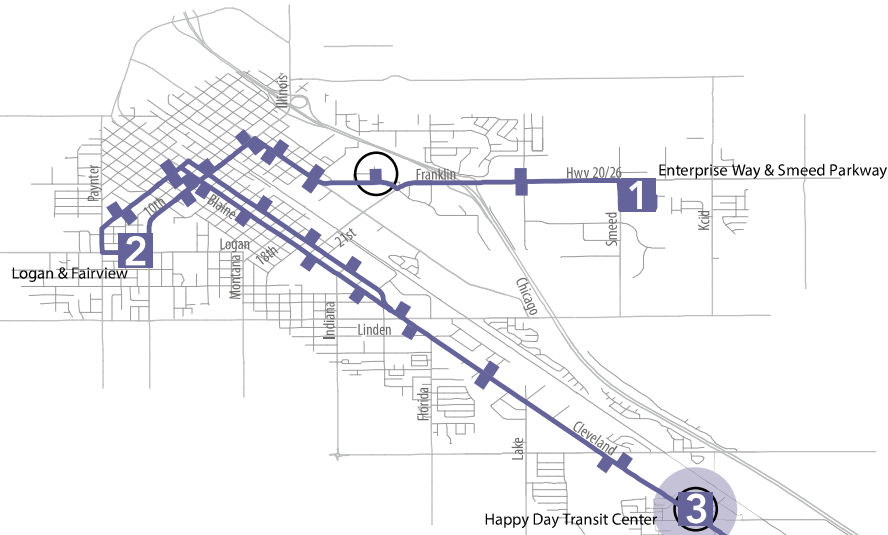

ROUTE

51

East Nampa

GREENHURST
TO CWI

1	2	3	4
Sunny Ridge & Maryland	12th Ave Rd & W Iowa	16th Ave S & 2nd St NE	CWI Main Campus

WEEKDAY

7:11	7:14	7:20	7:35
8:11	8:14	8:20	8:35
9:11	9:14	9:20	9:35
2:11	2:14	2:20	2:35
3:11	3:14	3:20	3:35
4:11	4:14	4:20	4:35
5:11	5:14	5:20	5:35
6:11	6:14	6:20	6:35

CWI TO
GREENHURST

4	3	1
CWI Main Campus	16th Ave S & 2nd St NE	Sunny Ridge & Maryland Ave SW

WEEKDAY

7:45	7:55	8:05
8:45	8:55	9:05
2:45	2:57	3:07
3:45	3:57	4:07
4:45	5:00	5:10
5:45	6:00	6:10

BOLD = PM

- 1** Time Points
- Stops
- Transfer Location
- Park & Ride

Routes and times subject to change without notice.
For the most up to date information, visit valleyregionaltransit.org

ROUTE 52

Caldwell Blvd

- 1** Time Points
- Stops
- Transfer Location
- Park & Ride

CALDWELL TO NAMPA

- 1** Enterprise Way & Smeed Parkway
- 2** Logan St & Fairview Ave
- 3** Happy Day Transit Center
- 4** 3rd St S & 10th Ave
- 5** 12th Ave Rd & Iowa Ave
- 6** 12th Ave Rd & E Southdale Ave

WEEKDAY

6:00	6:09	6:22	6:46	6:55	6:58
7:00	7:09	7:22	7:46	7:55	7:58
8:00	8:09	8:22	8:46	8:55	8:58
9:00	9:09	9:22	9:46	9:55	9:58
10:00	10:09	10:22	10:46	10:55	10:58
11:00	11:09	11:22	11:46	11:55	11:58
12:00	12:09	12:22	12:46	12:55	12:58
1:00	1:09	1:22	1:46	1:55	1:58
2:00	2:09	2:22	2:46	2:55	2:58
3:00	3:09	3:22	3:46	3:55	3:58
4:00	4:09	4:22	4:46	4:55	4:58
5:00	5:09	5:22	5:46	5:55	5:58
6:00	6:09	6:22	6:46	6:55	6:58