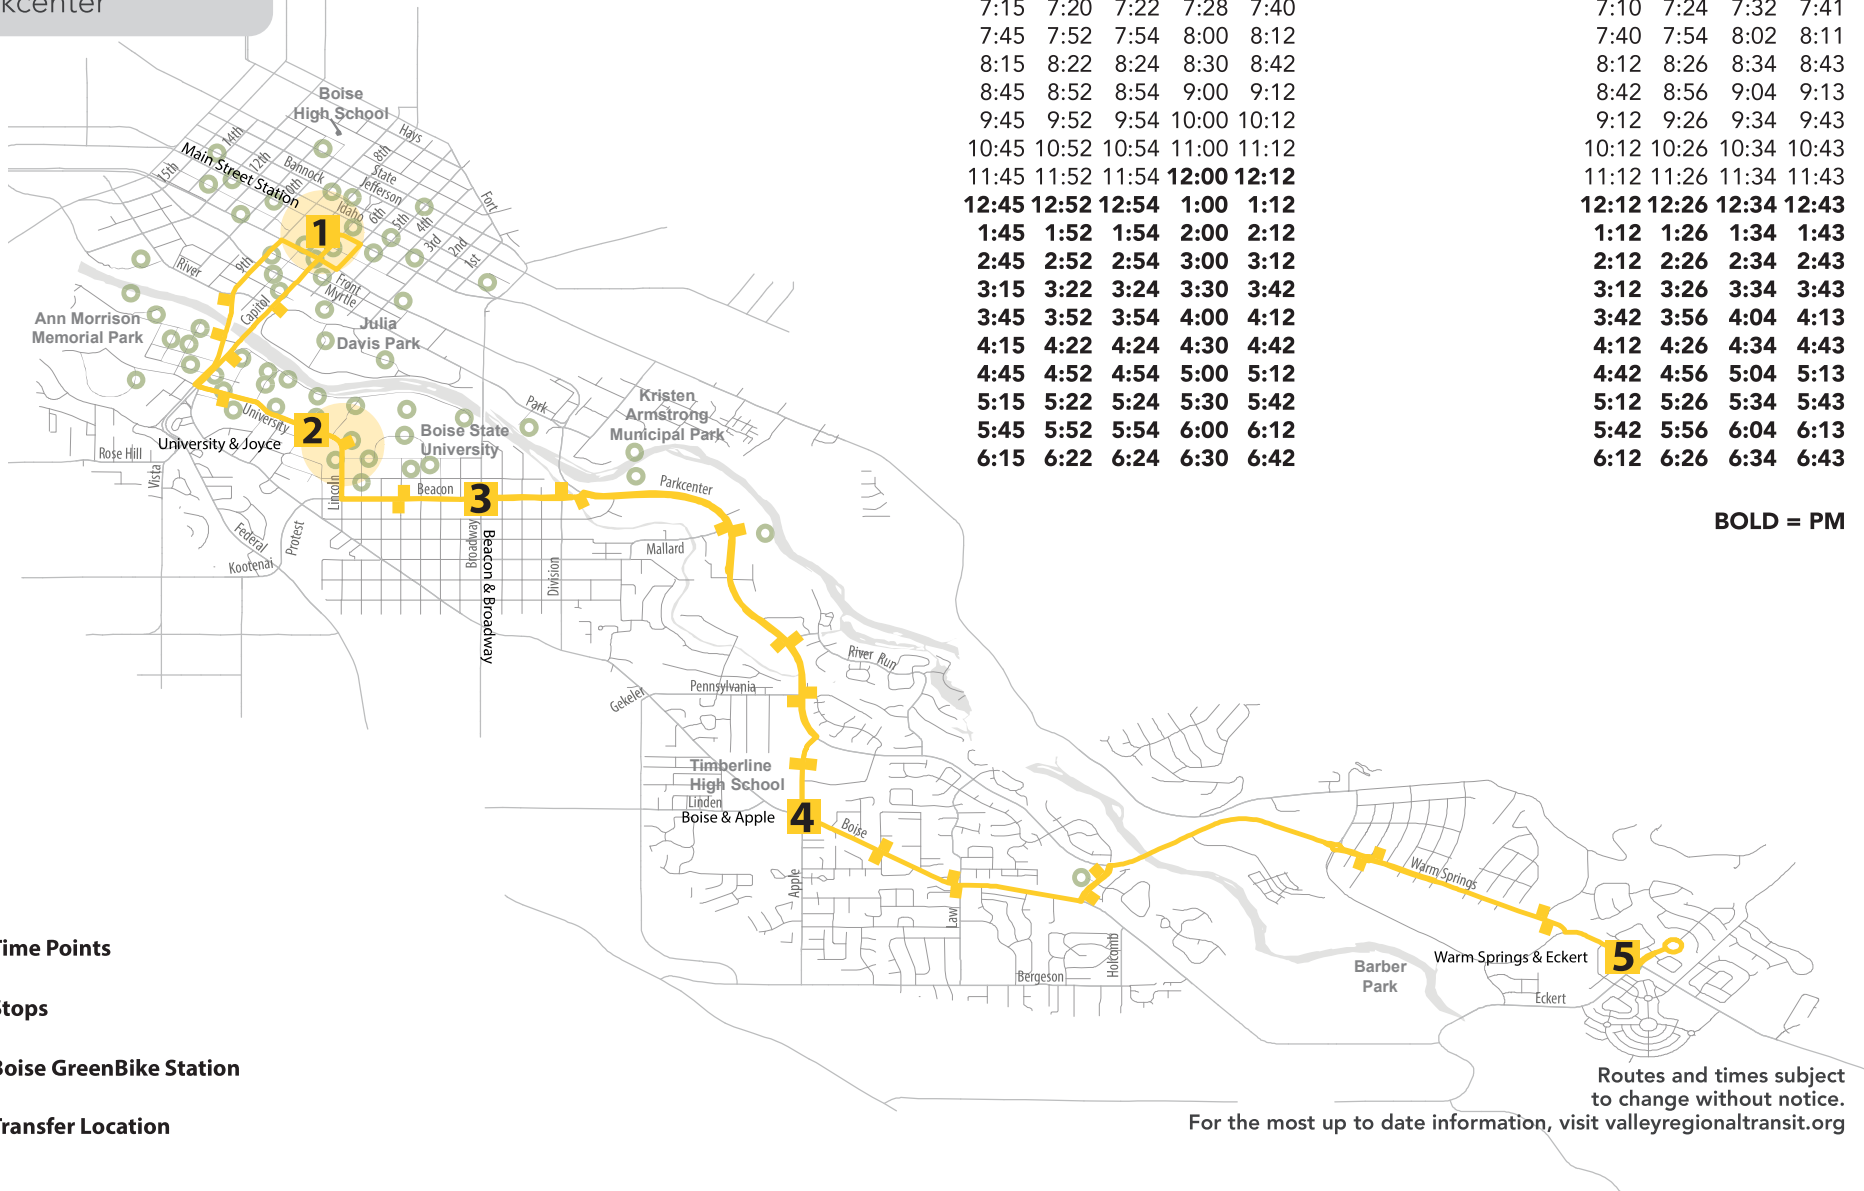

ROUTE

1

Harris Ranch via Parkcenter

- Main Street Station
1
- University & Joyce
2
- Beacon & Broadway
3
- Boise & Apple
4
- Warm Springs & Eckert
5

- Warm Springs & Eckert
5
- Boise & Apple
4
- Beacon & Broadway
3
- Main Street Station
1

WEEKDAY

6:45	6:50	6:52	6:58	7:10	6:10	6:24	6:32	6:41
7:15	7:20	7:22	7:28	7:40	6:40	6:54	7:02	7:11
7:45	7:52	7:54	8:00	8:12	7:10	7:24	7:32	7:41
8:15	8:22	8:24	8:30	8:42	7:40	7:54	8:02	8:11
8:45	8:52	8:54	9:00	9:12	8:12	8:26	8:34	8:43
9:45	9:52	9:54	10:00	10:12	8:42	8:56	9:04	9:13
10:45	10:52	10:54	11:00	11:12	9:12	9:26	9:34	9:43
11:45	11:52	11:54	12:00	12:12	10:12	10:26	10:34	10:43
12:45	12:52	12:54	1:00	1:12	11:12	11:26	11:34	11:43
1:45	1:52	1:54	2:00	2:12	12:12	12:26	12:34	12:43
2:45	2:52	2:54	3:00	3:12	1:12	1:26	1:34	1:43
3:15	3:22	3:24	3:30	3:42	2:12	2:26	2:34	2:43
3:45	3:52	3:54	4:00	4:12	3:12	3:26	3:34	3:43
4:15	4:22	4:24	4:30	4:42	3:42	3:56	4:04	4:13
4:45	4:52	4:54	5:00	5:12	4:12	4:26	4:34	4:43
5:15	5:22	5:24	5:30	5:42	4:42	4:56	5:04	5:13
5:45	5:52	5:54	6:00	6:12	5:12	5:26	5:34	5:43
6:15	6:22	6:24	6:30	6:42	5:42	5:56	6:04	6:13
					6:12	6:26	6:34	6:43

BOLD = PM

1 Time Points

■ Stops

○ Boise GreenBike Station

● Transfer Location

For the most up to date information, visit valleyregionaltransit.org

Routes and times subject to change without notice.