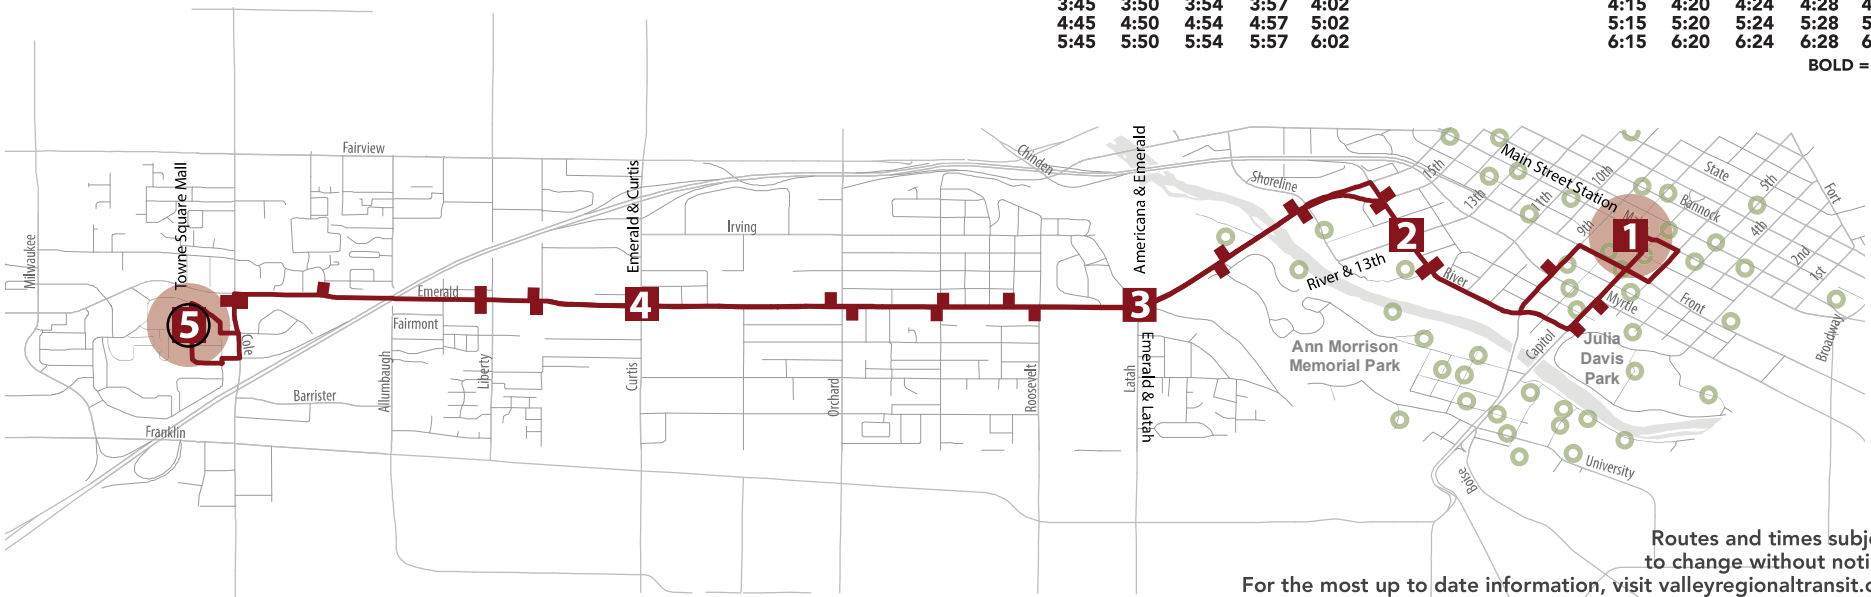

ROUTE

5

Emerald

1 Time Points

■ Stops

● Boise GreenBike Station

● Transfer Location

○ Park & Ride

- 1** Main Street Station
- 2** River & 13th
- 3** Americana & Emerald
- 4** Emerald & Curtis
- 5** Towne Square Mall

- 5** Towne Square Mall
- 4** Emerald & Curtis
- 3** Emerald & Latah
- 2** River & 13th
- 1** Main Street Station

SATURDAY

7:45	7:50	7:54	7:57	8:02	8:15	8:20	8:24	8:28	8:35
8:45	8:50	8:54	8:57	9:02	9:15	9:20	9:24	9:28	9:35
9:45	9:50	9:54	9:57	10:02	10:15	10:20	10:24	10:28	10:35
10:45	10:50	10:54	10:57	11:02	11:15	11:20	11:24	11:28	11:35
11:45	11:50	11:54	11:57	12:02	12:15	12:20	12:24	12:28	12:35
12:45	12:50	12:54	12:57	1:02	1:15	1:20	1:24	1:28	1:35
1:45	1:50	1:54	1:57	2:02	2:15	2:20	2:24	2:28	2:35
2:45	2:50	2:54	2:57	3:02	3:15	3:20	3:24	3:28	3:35
3:45	3:50	3:54	3:57	4:02	4:15	4:20	4:24	4:28	4:35
4:45	4:50	4:54	4:57	5:02	5:15	5:20	5:24	5:28	5:35
5:45	5:50	5:54	5:57	6:02	6:15	6:20	6:24	6:28	6:35

BOLD = PM

Routes and times subject to change without notice.
For the most up to date information, visit valleyregionaltransit.org