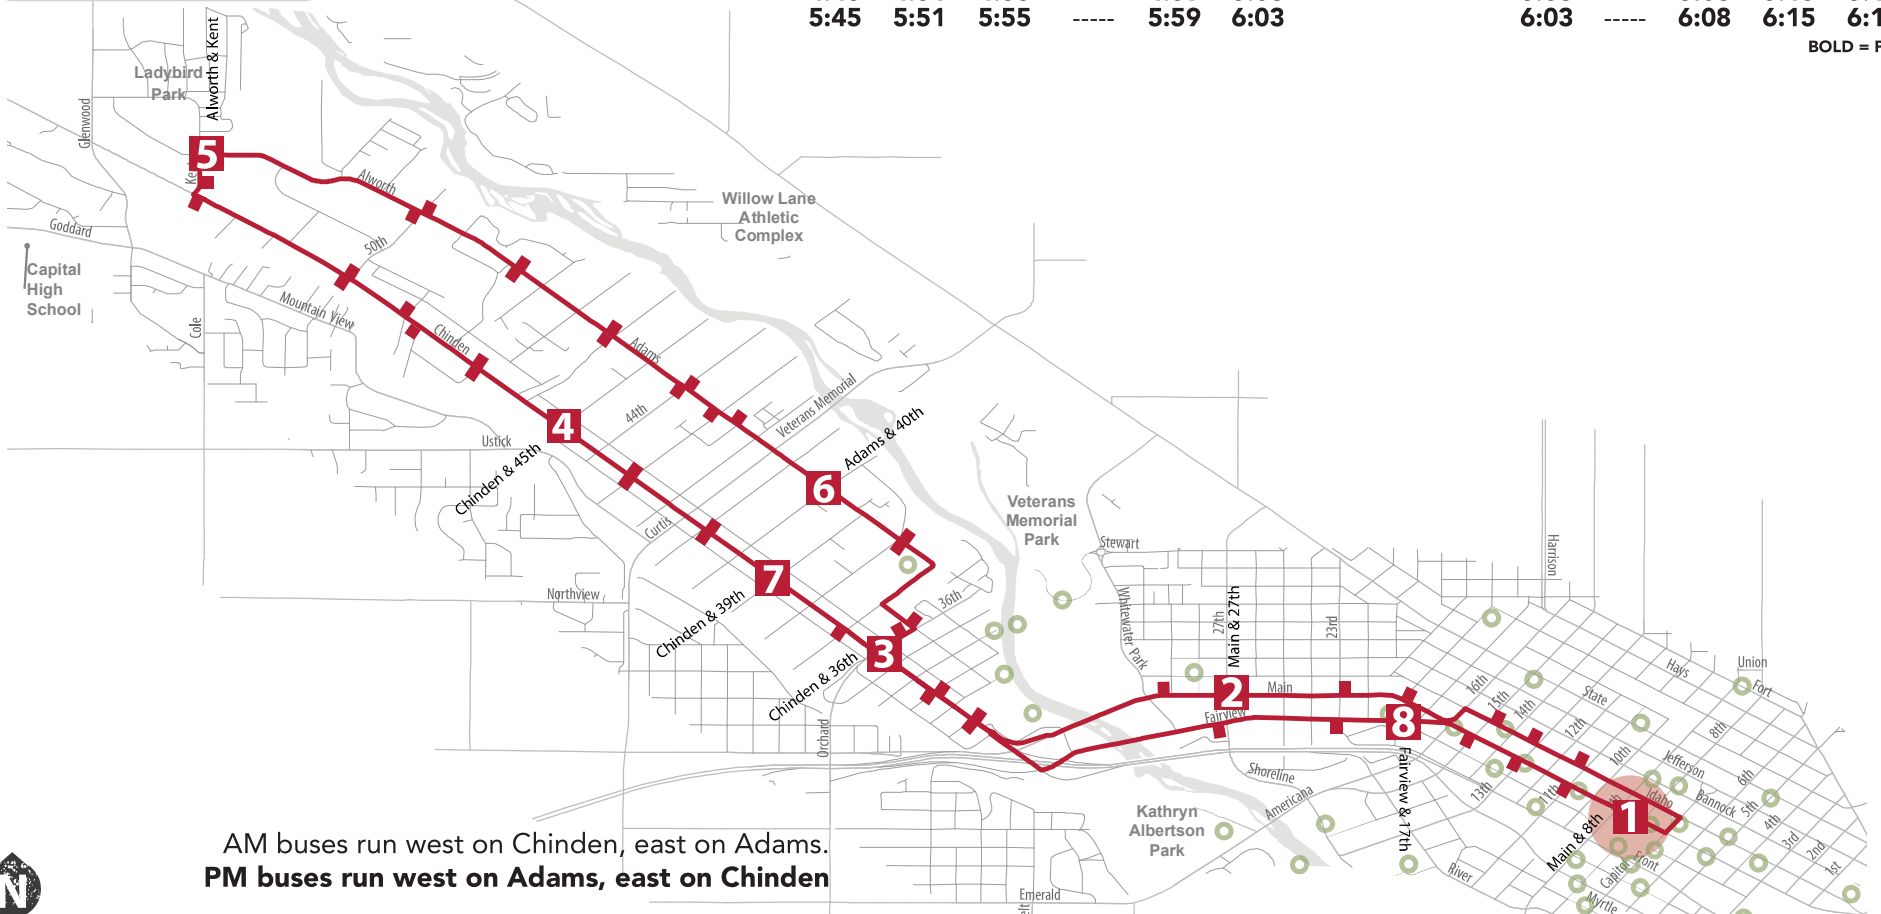

# 11

Garden City

1 Main & 8th

2 Main & 27th

3 Chinden & 36th

4 Chinden & 45th

6 Adams & 42nd

5 Alworth & Kent

5 Alworth & Kent

6 Adams & 42nd

7 Chinden & 39th

8 Fairview & 17th

1 Main & 8th

### WEEKDAY

6:45	6:51	6:55	6:58	----	7:03	7:03	7:08	----	7:15	7:18
7:45	7:51	7:55	7:58	----	8:03	8:03	8:08	----	8:15	8:18
<b>3:45</b>	<b>3:51</b>	<b>3:55</b>	----	<b>3:59</b>	<b>4:03</b>	<b>4:03</b>	----	<b>4:08</b>	<b>4:15</b>	<b>4:18</b>
<b>4:45</b>	<b>4:51</b>	<b>4:55</b>	----	<b>4:59</b>	<b>5:03</b>	<b>5:03</b>	----	<b>5:08</b>	<b>5:15</b>	<b>5:18</b>
<b>5:45</b>	<b>5:51</b>	<b>5:55</b>	----	<b>5:59</b>	<b>6:03</b>	<b>6:03</b>	----	<b>6:08</b>	<b>6:15</b>	<b>6:18</b>

BOLD = PM

AM buses run west on Chinden, east on Adams.  
PM buses run west on Adams, east on Chinden

**1** Time Points

■ Stops

○ Boise GreenBike Station

● Transfer Location

Routes and times subject to change without notice.  
For the most up to date information, visit [valleyregionaltransit.org](http://valleyregionaltransit.org)