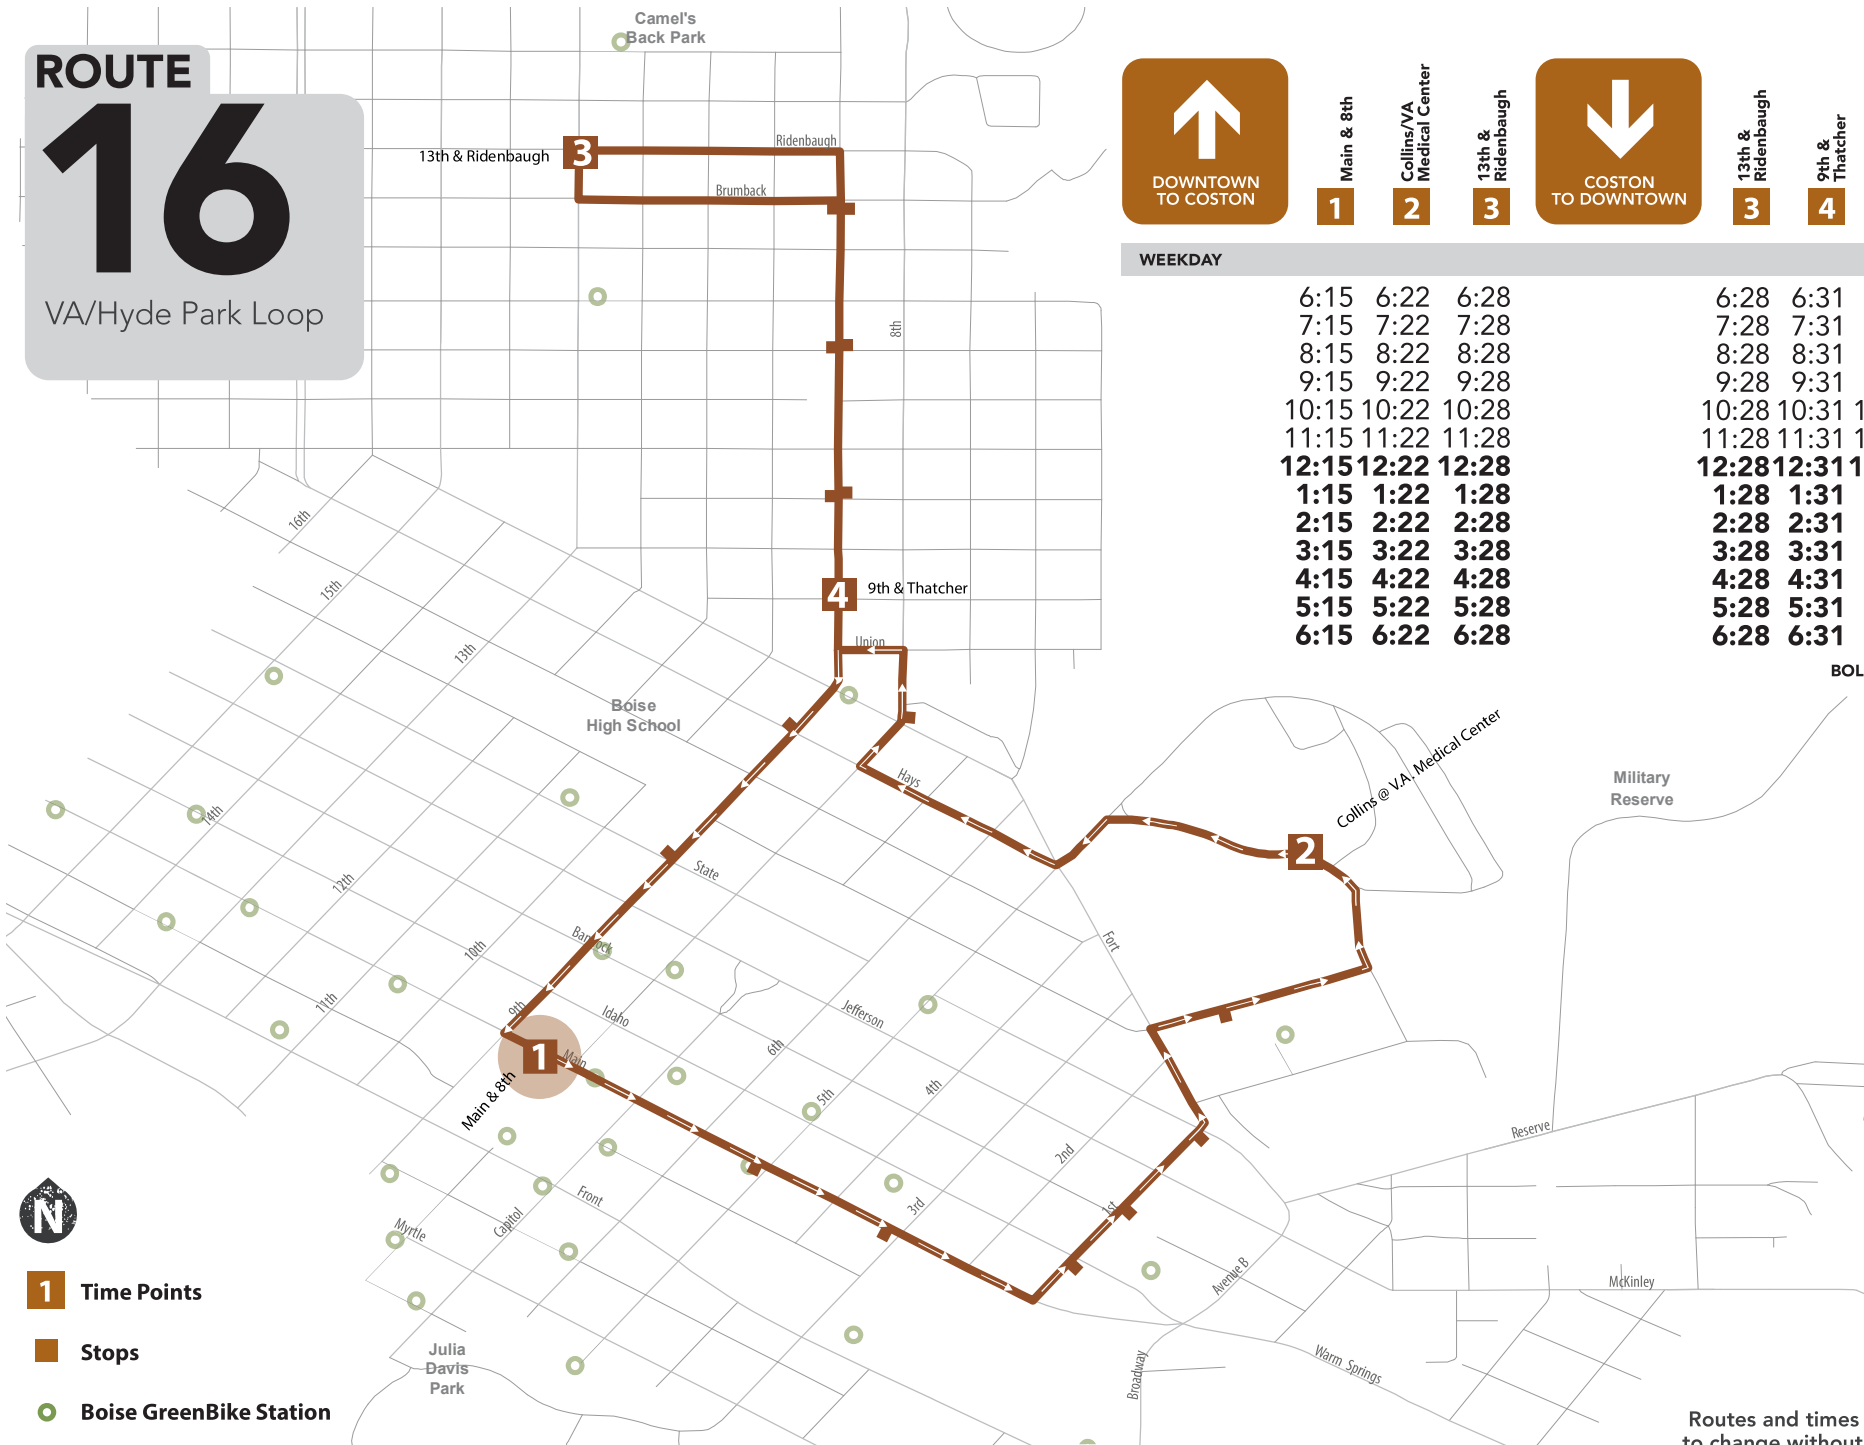

ROUTE 16

VA/Hyde Park Loop

1 Time Points

■ Stops

● Boise GreenBike Station

● Transfer Location

DOWNTOWN TO COSTON

- 1** Main & 8th
- 2** Collins/VA Medical Center
- 3** 13th & Ridenbaugh

COSTON TO DOWNTOWN

- 3** 13th & Ridenbaugh
- 4** 9th & Thatcher
- 1** Main & 8th

WEEKDAY

6:15	6:22	6:28	6:28	6:31	6:35
7:15	7:22	7:28	7:28	7:31	7:35
8:15	8:22	8:28	8:28	8:31	8:35
9:15	9:22	9:28	9:28	9:31	9:35
10:15	10:22	10:28	10:28	10:31	10:35
11:15	11:22	11:28	11:28	11:31	11:35
12:15	12:22	12:28	12:28	12:31	12:35
1:15	1:22	1:28	1:28	1:31	1:35
2:15	2:22	2:28	2:28	2:31	2:35
3:15	3:22	3:28	3:28	3:31	3:35
4:15	4:22	4:28	4:28	4:31	4:35
5:15	5:22	5:28	5:28	5:31	5:35
6:15	6:22	6:28	6:28	6:31	6:35

BOLD = PM

Routes and times subject to change without notice.
For the most up to date information, visit valleyregionaltransit.org