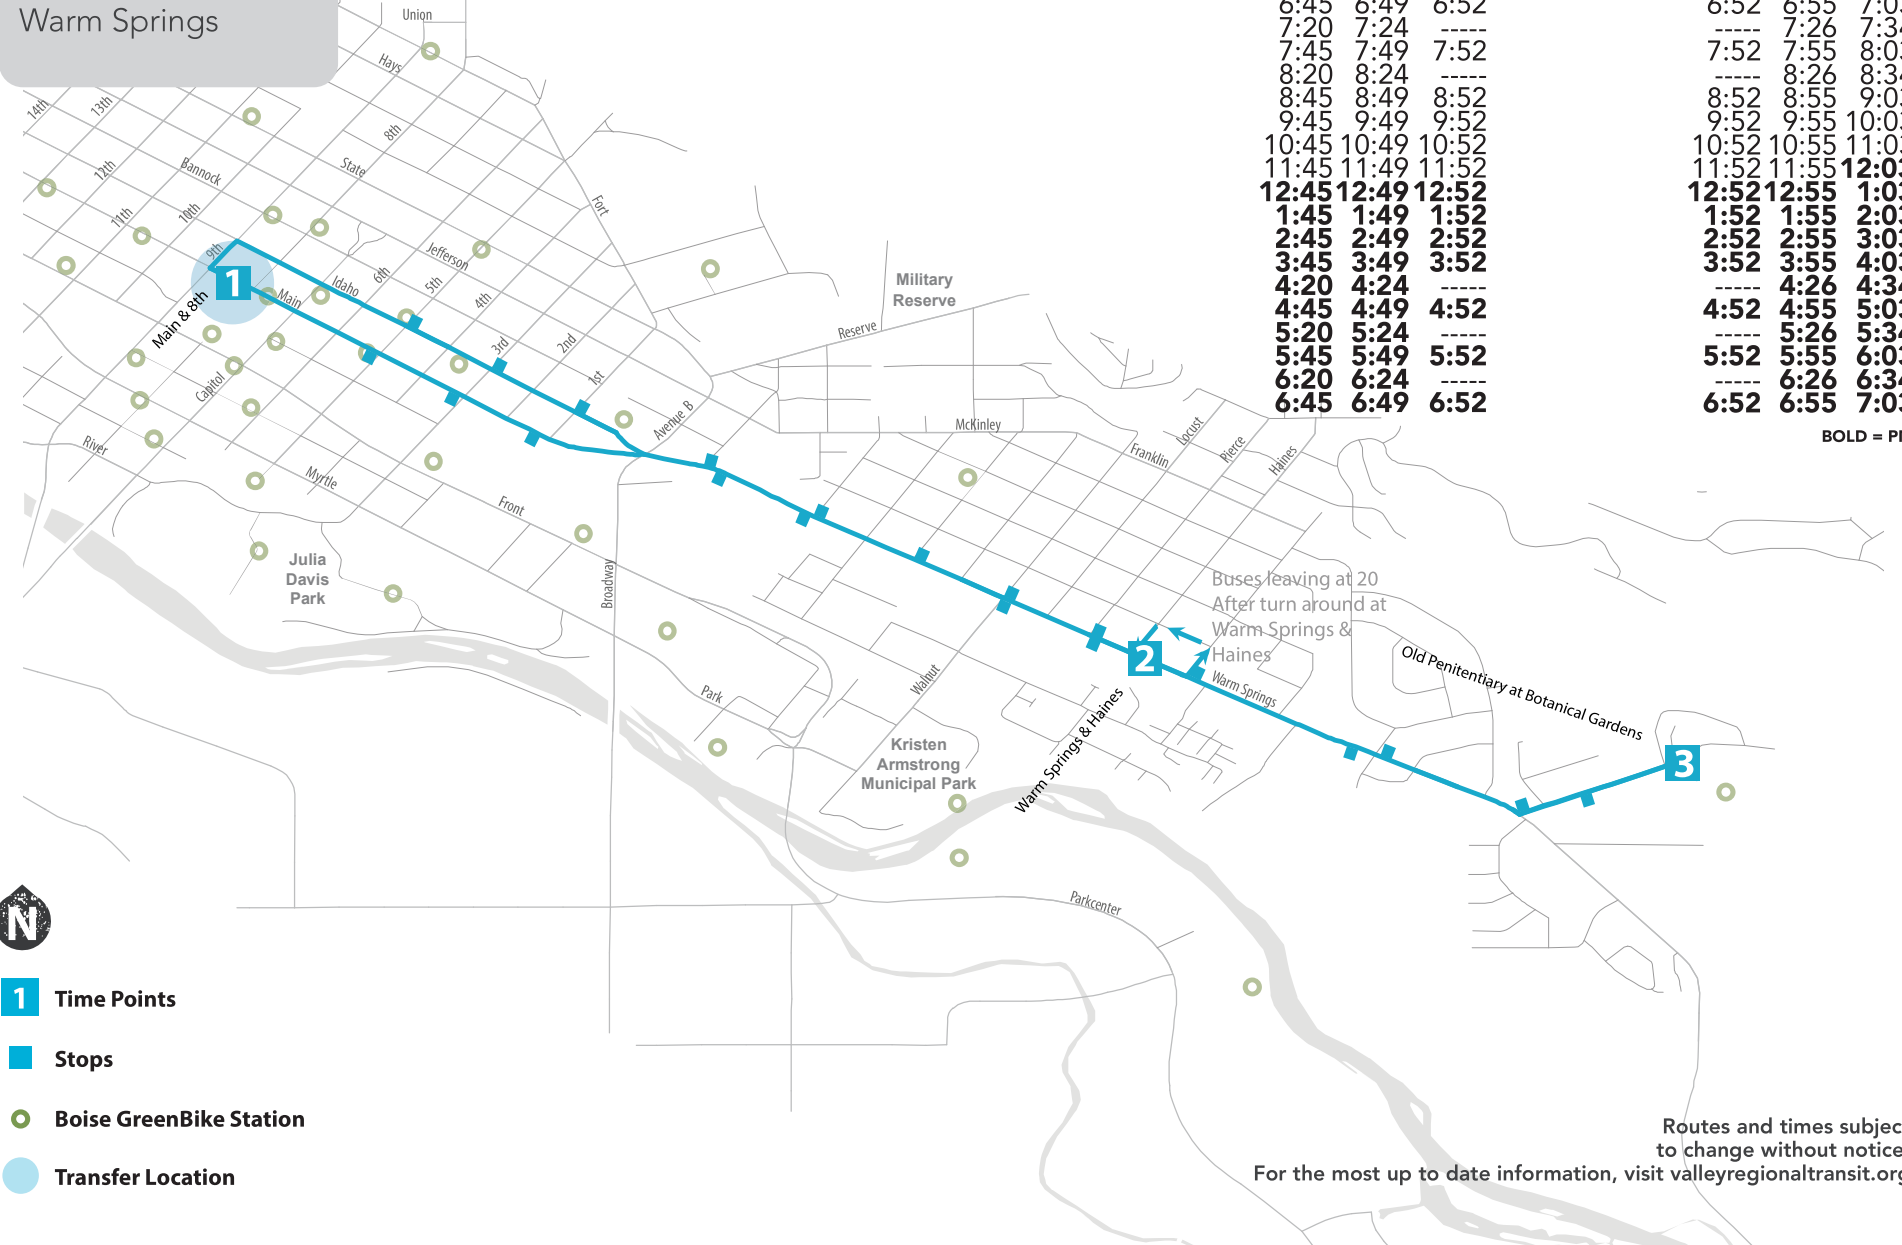

ROUTE 17

Warm Springs

- 1** Time Points
- Stops
- Boise GreenBike Station
- Transfer Location

- 1** Main & 8th
- 2** Warm Springs & Haines
- 3** Old Pen Road at Botanical Gardens

- 3** Old Pen Road at Botanical Gardens
- 2** Warm Springs & Haines
- 1** Main & 8th

WEEKDAY

6:45	6:49	6:52	6:52	6:55	7:03
7:20	7:24	-----	-----	7:26	7:34
7:45	7:49	7:52	7:52	7:55	8:03
8:20	8:24	-----	-----	8:26	8:34
8:45	8:49	8:52	8:52	8:55	9:03
9:45	9:49	9:52	9:52	9:55	10:03
10:45	10:49	10:52	10:52	10:55	11:03
11:45	11:49	11:52	11:52	11:55	12:03
12:45	12:49	12:52	12:52	12:55	1:03
1:45	1:49	1:52	1:52	1:55	2:03
2:45	2:49	2:52	2:52	2:55	3:03
3:45	3:49	3:52	3:52	3:55	4:03
4:20	4:24	-----	-----	4:26	4:34
4:45	4:49	4:52	4:52	4:55	5:03
5:20	5:24	-----	-----	5:26	5:34
5:45	5:49	5:52	5:52	5:55	6:03
6:20	6:24	-----	-----	6:26	6:34
6:45	6:49	6:52	6:52	6:55	7:03

BOLD = PM

Buses leaving at 20
After turn around at
Warm Springs &
Haines

Routes and times subject to change without notice.
For the most up to date information, visit valleyregionaltransit.org