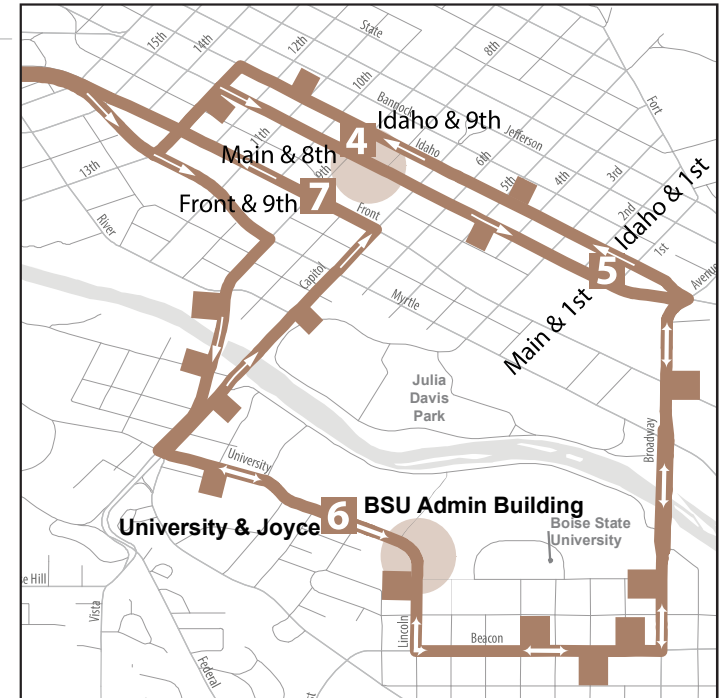

ROUTE 40

Nampa
• Meridian Express

- 1 Happy Day Transit Center
- 2 CWI Park & Ride
- 3 Overland & Black Marlin
- 4 Main & 8th
- 5 Main & 1st
- 6 BSU Admin Building
- 6 University & Joyce

- 6 BSU Admin Building
- 7 Front & 9th
- 6 University & Joyce
- 5 Idaho & 1st
- 4 Idaho & 9th
- 3 Overland & Black Marlin
- 2 CWI Park & Ride
- 1 Happy Day Transit Center

WEEKDAY

5:30	5:55	6:13	6:35	6:37	6:50	----	6:50	6:55	----	----	----	7:11	7:31	7:56
6:00	6:25	6:45	7:10	7:13	7:26	----	7:26	7:31	----	----	----	7:47	8:07	8:32
6:30	6:55	7:15	7:40	7:43	7:56	----	7:56	8:01	----	----	----	8:17	8:37	9:02
7:00	7:25	7:45	8:10	8:13	8:26	----	8:26	8:31	----	----	----	8:47	9:07	9:32
2:45	3:11	3:29	----	----	----	3:49	----	----	3:49	3:55	3:58	4:26	4:53	----
3:15	3:45	4:03	----	----	----	4:23	----	----	4:23	4:29	4:32	5:00	5:27	5:54
4:00	4:30	4:48	----	----	----	5:08	----	----	5:08	5:14	5:17	5:45	6:12	6:39
----	4:53	5:11	----	----	----	5:31	----	----	5:31	5:37	5:40	6:08	6:35	7:02

BOLD = PM

1 Time Points

Stops

Transfer Location

Park & Ride

Routes and times subject to change without notice.
For the most up to date information, visit valleyregionaltransit.org

AM Buses run clockwise through downtown.
PM Buses run counterclockwise.