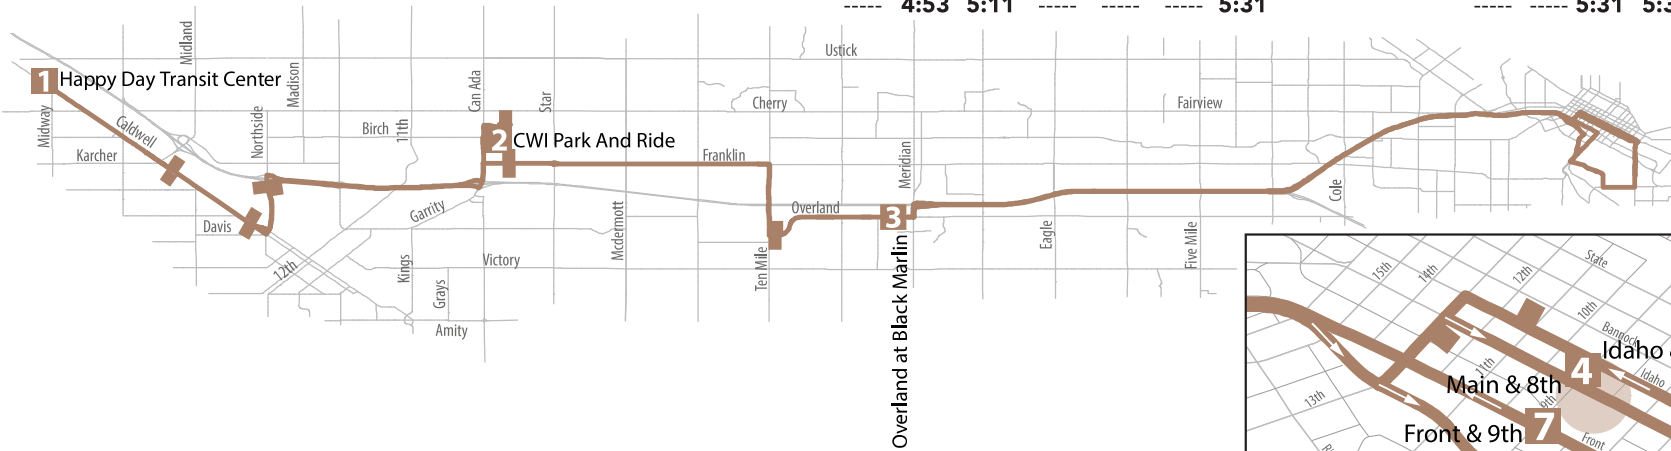

ROUTE 40

Nampa
• Meridian Express

- 1 Happy Day Transit Center
- 2 CWI Park & Ride
- 3 Overland & Black Marlin
- 4 Main & 8th
- 5 Main & 1st
- 6 BSU Admin Building
- 6 University & Joyce

- 6 BSU Admin Building
- 7 Front & 9th
- 6 University & Joyce
- 5 Idaho & 1st
- 4 Idaho & 9th
- 3 Overland & Black Marlin
- 2 CWI Park & Ride
- 1 Happy Day Transit Center

WEEKDAY

5:30	5:55	6:13	6:35	6:37	6:50	----	6:50	6:55	----	----	----	7:11	7:31	7:56
6:00	6:25	6:45	7:10	7:13	7:26	----	7:26	7:31	----	----	----	7:47	8:07	8:32
6:30	6:55	7:15	7:40	7:43	7:56	----	7:56	8:01	----	----	----	8:17	8:37	9:02
7:00	7:25	7:45	8:10	8:13	8:26	----	8:26	8:31	----	----	----	8:47	9:07	9:32
2:45	3:11	3:29	----	----	----	3:49	----	----	3:49	3:55	3:58	4:26	4:53	----
3:15	3:45	4:03	----	----	----	4:23	----	----	4:23	4:29	4:32	5:00	5:27	5:54
4:00	4:30	4:48	----	----	----	5:08	----	----	5:08	5:14	5:17	5:45	6:12	6:39
----	4:53	5:11	----	----	----	5:31	----	----	5:31	5:37	5:40	6:08	6:35	7:02

BOLD = PM

1 Time Points

Stops

Transfer Location

Park & Ride

Routes and times subject to change without notice.
For the most up to date information, visit valleyregionaltransit.org

AM Buses run clockwise through downtown.
PM Buses run counterclockwise.