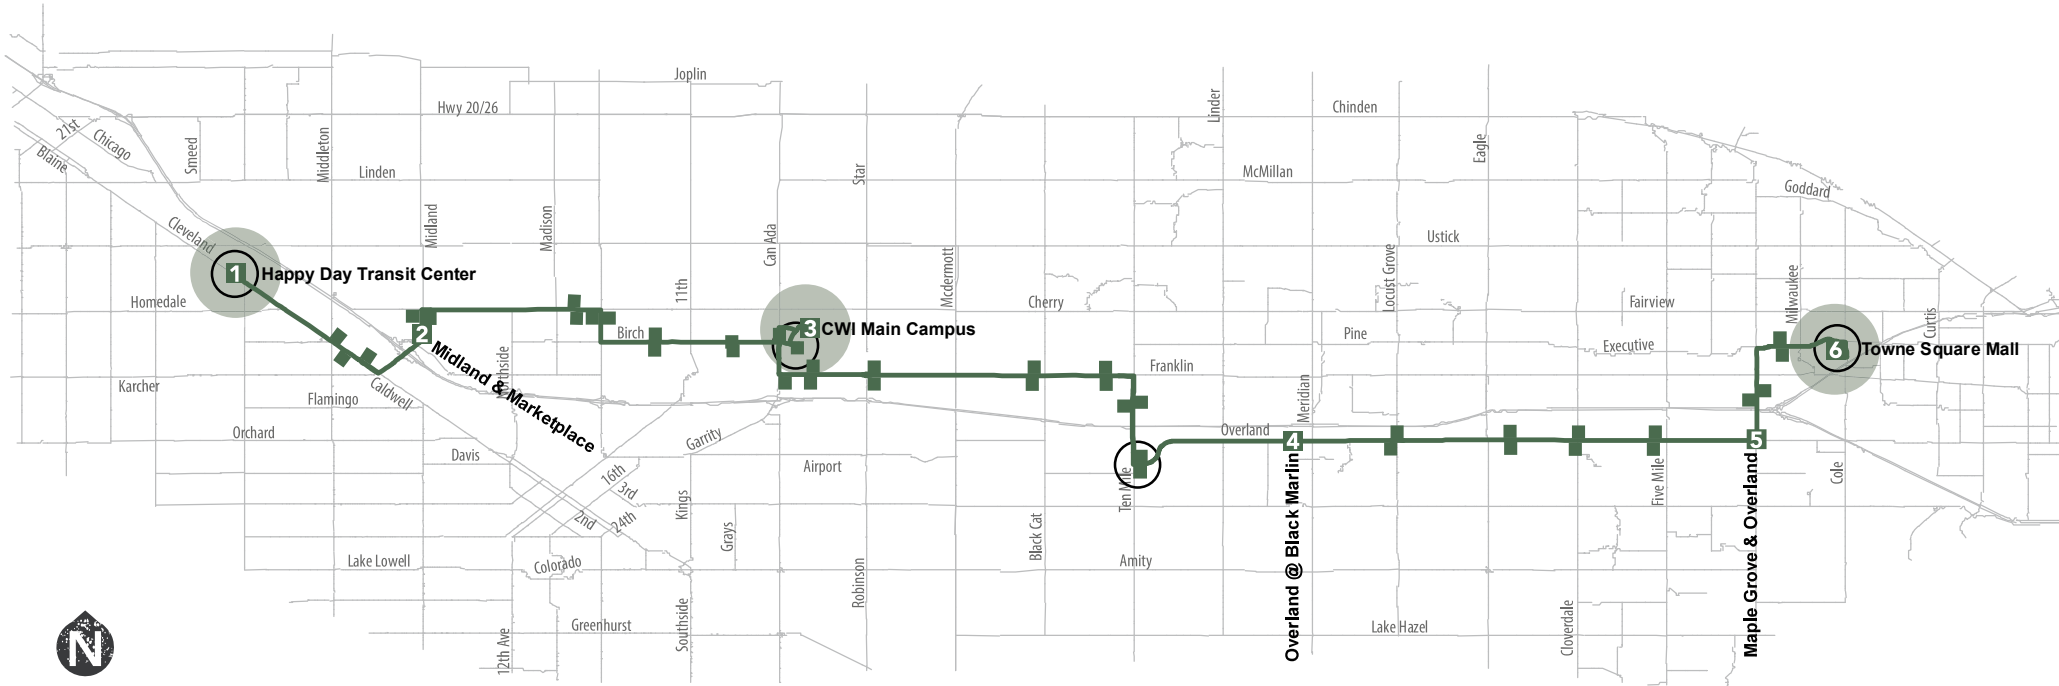

ROUTE 42

Happy Day Transit Center
• Towne Square Mall

- 1 Happy Day Transit Center
- 2 Midland & Marketplace
- 3 CWI Main Campus
- 4 Overland & Black Marlin
- 5 Maple Grove & Overland
- 6 Towne Square Mall

- 6 Towne Square Mall
- 5 Maple Grove & Overland
- 4 Overland & Black Marlin
- 3 CWI Main Campus
- 2 Midland & Marketplace
- 1 Happy Day Transit Center

WEEKDAY

6:20	6:28	6:44	7:03	7:23	7:34
7:20	7:28	7:44	8:03	8:23	8:34
9:20	9:28	9:44	10:03	10:23	10:34
11:20	11:28	11:44	12:03	12:23	12:34
1:20	1:28	1:44	2:03	2:23	2:34
3:20	3:31	3:47	4:02	4:22	4:33
4:20	4:31	4:47	5:02	5:22	5:33
5:20	5:31	5:47	6:02	6:22	6:33

7:45	7:56	8:10	8:32	8:46	8:56
8:45	8:56	9:10	9:32	9:46	9:56
10:45	10:56	11:10	11:32	11:46	11:56
12:45	12:56	1:10	1:32	1:46	1:56
2:45	2:59	3:16	3:38	3:52	4:02
4:45	4:59	5:16	5:38	5:55	6:05
5:45	5:59	6:16	6:38	6:55	7:05
6:45	6:59	7:16	7:38	7:55	8:05

BOLD = PM

- 1 Time Points
- Stops
- Transfer Location
- Park & Ride

Routes and times subject to change without notice.