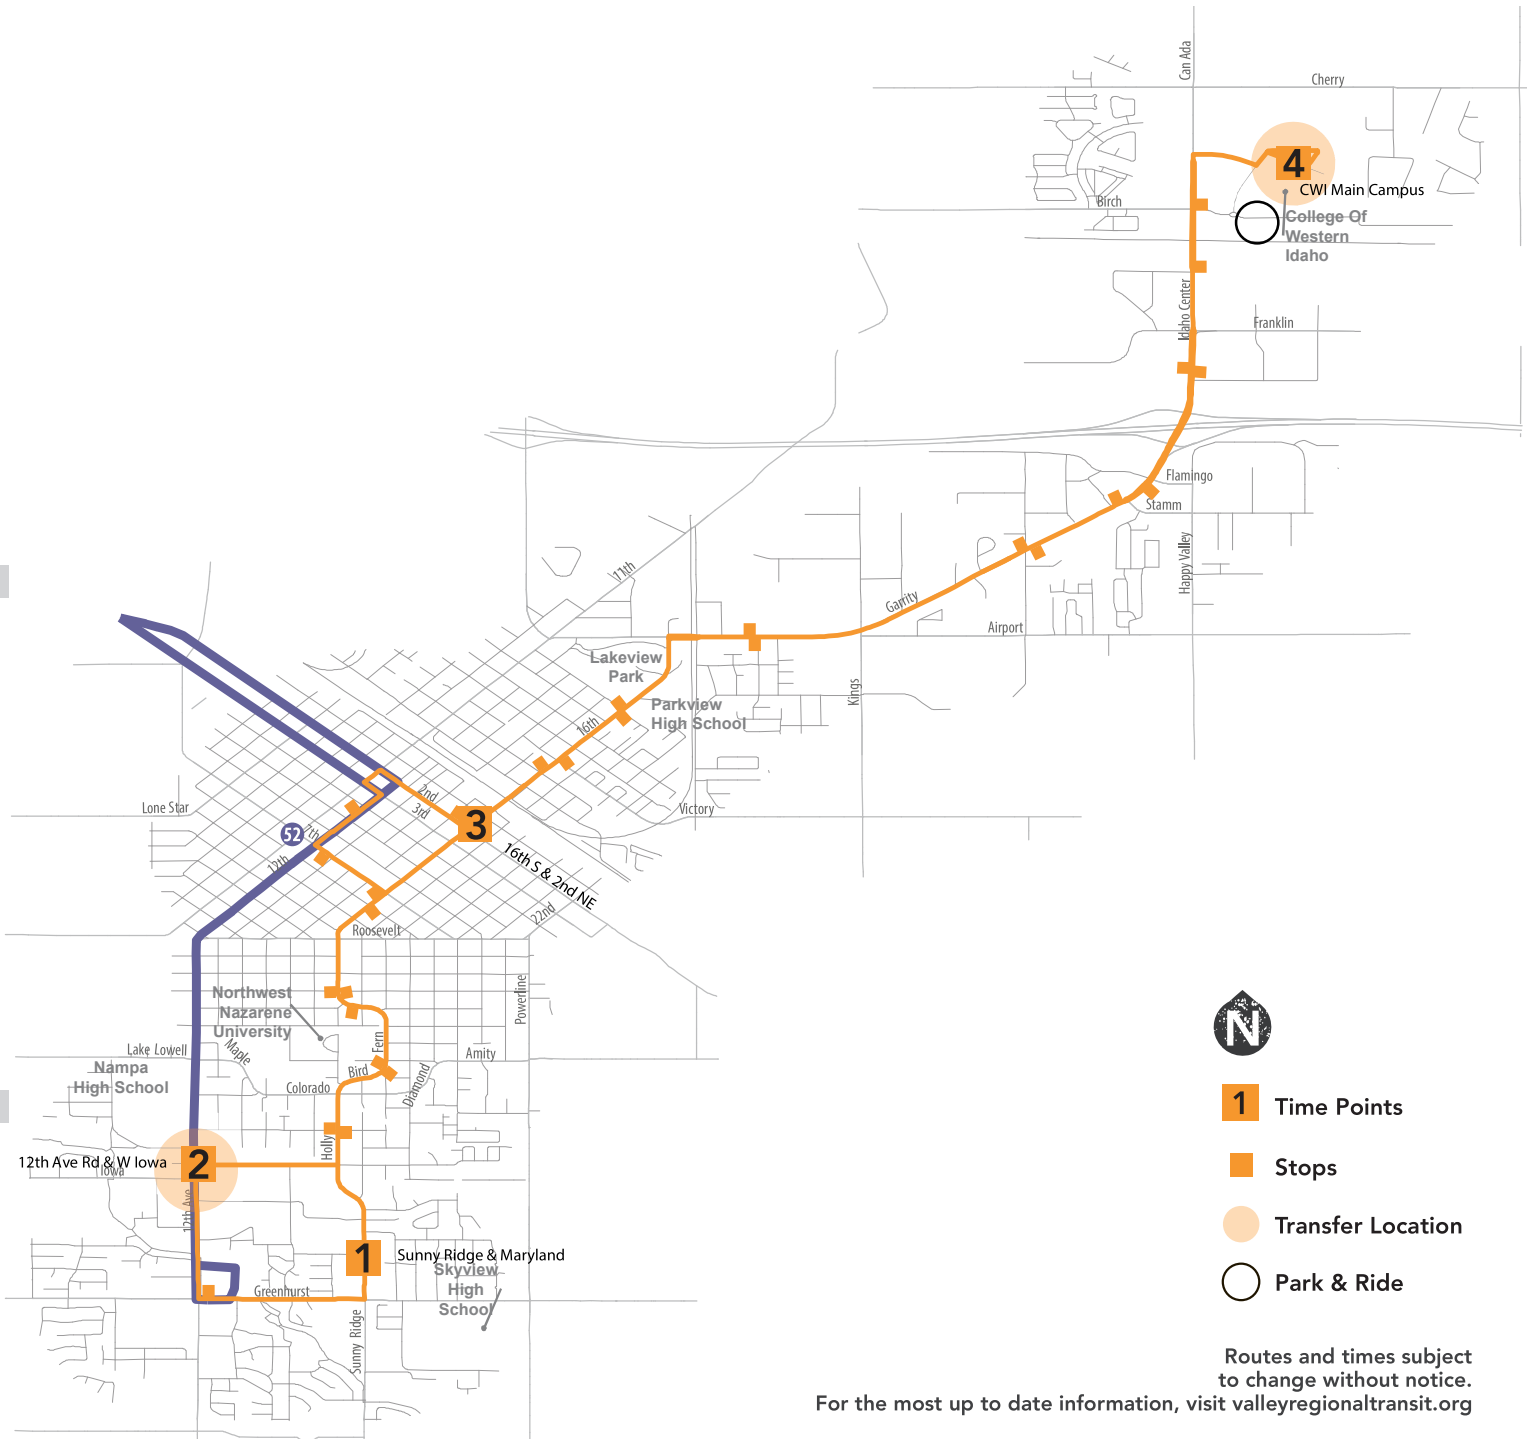

ROUTE

51

East Nampa

GREENHURST
TO CWI

- 1** Sunny Ridge & Maryland
- 2** 12th Ave Rd & W Iowa
- 3** 16th Ave S & 2nd St NE
- 4** CWI Main Campus

WEEKDAY

7:11	7:14	7:20	7:35
8:11	8:14	8:20	8:35
9:11	9:14	9:20	9:35
2:11	2:14	2:20	2:35
3:11	3:14	3:20	3:35
4:11	4:14	4:20	4:35
5:11	5:14	5:20	5:35
6:11	6:14	6:20	6:35

CWI TO
GREENHURST

- 4** CWI Main Campus
- 3** 16th Ave S & 2nd St NE
- 1** Sunny Ridge & Maryland Ave SW

WEEKDAY

7:45	7:55	8:05
8:45	8:55	9:05
2:45	2:57	3:07
3:45	3:57	4:07
4:45	5:00	5:10
5:45	6:00	6:10

BOLD = PM

Routes and times subject to change without notice.
For the most up to date information, visit valleyregionaltransit.org