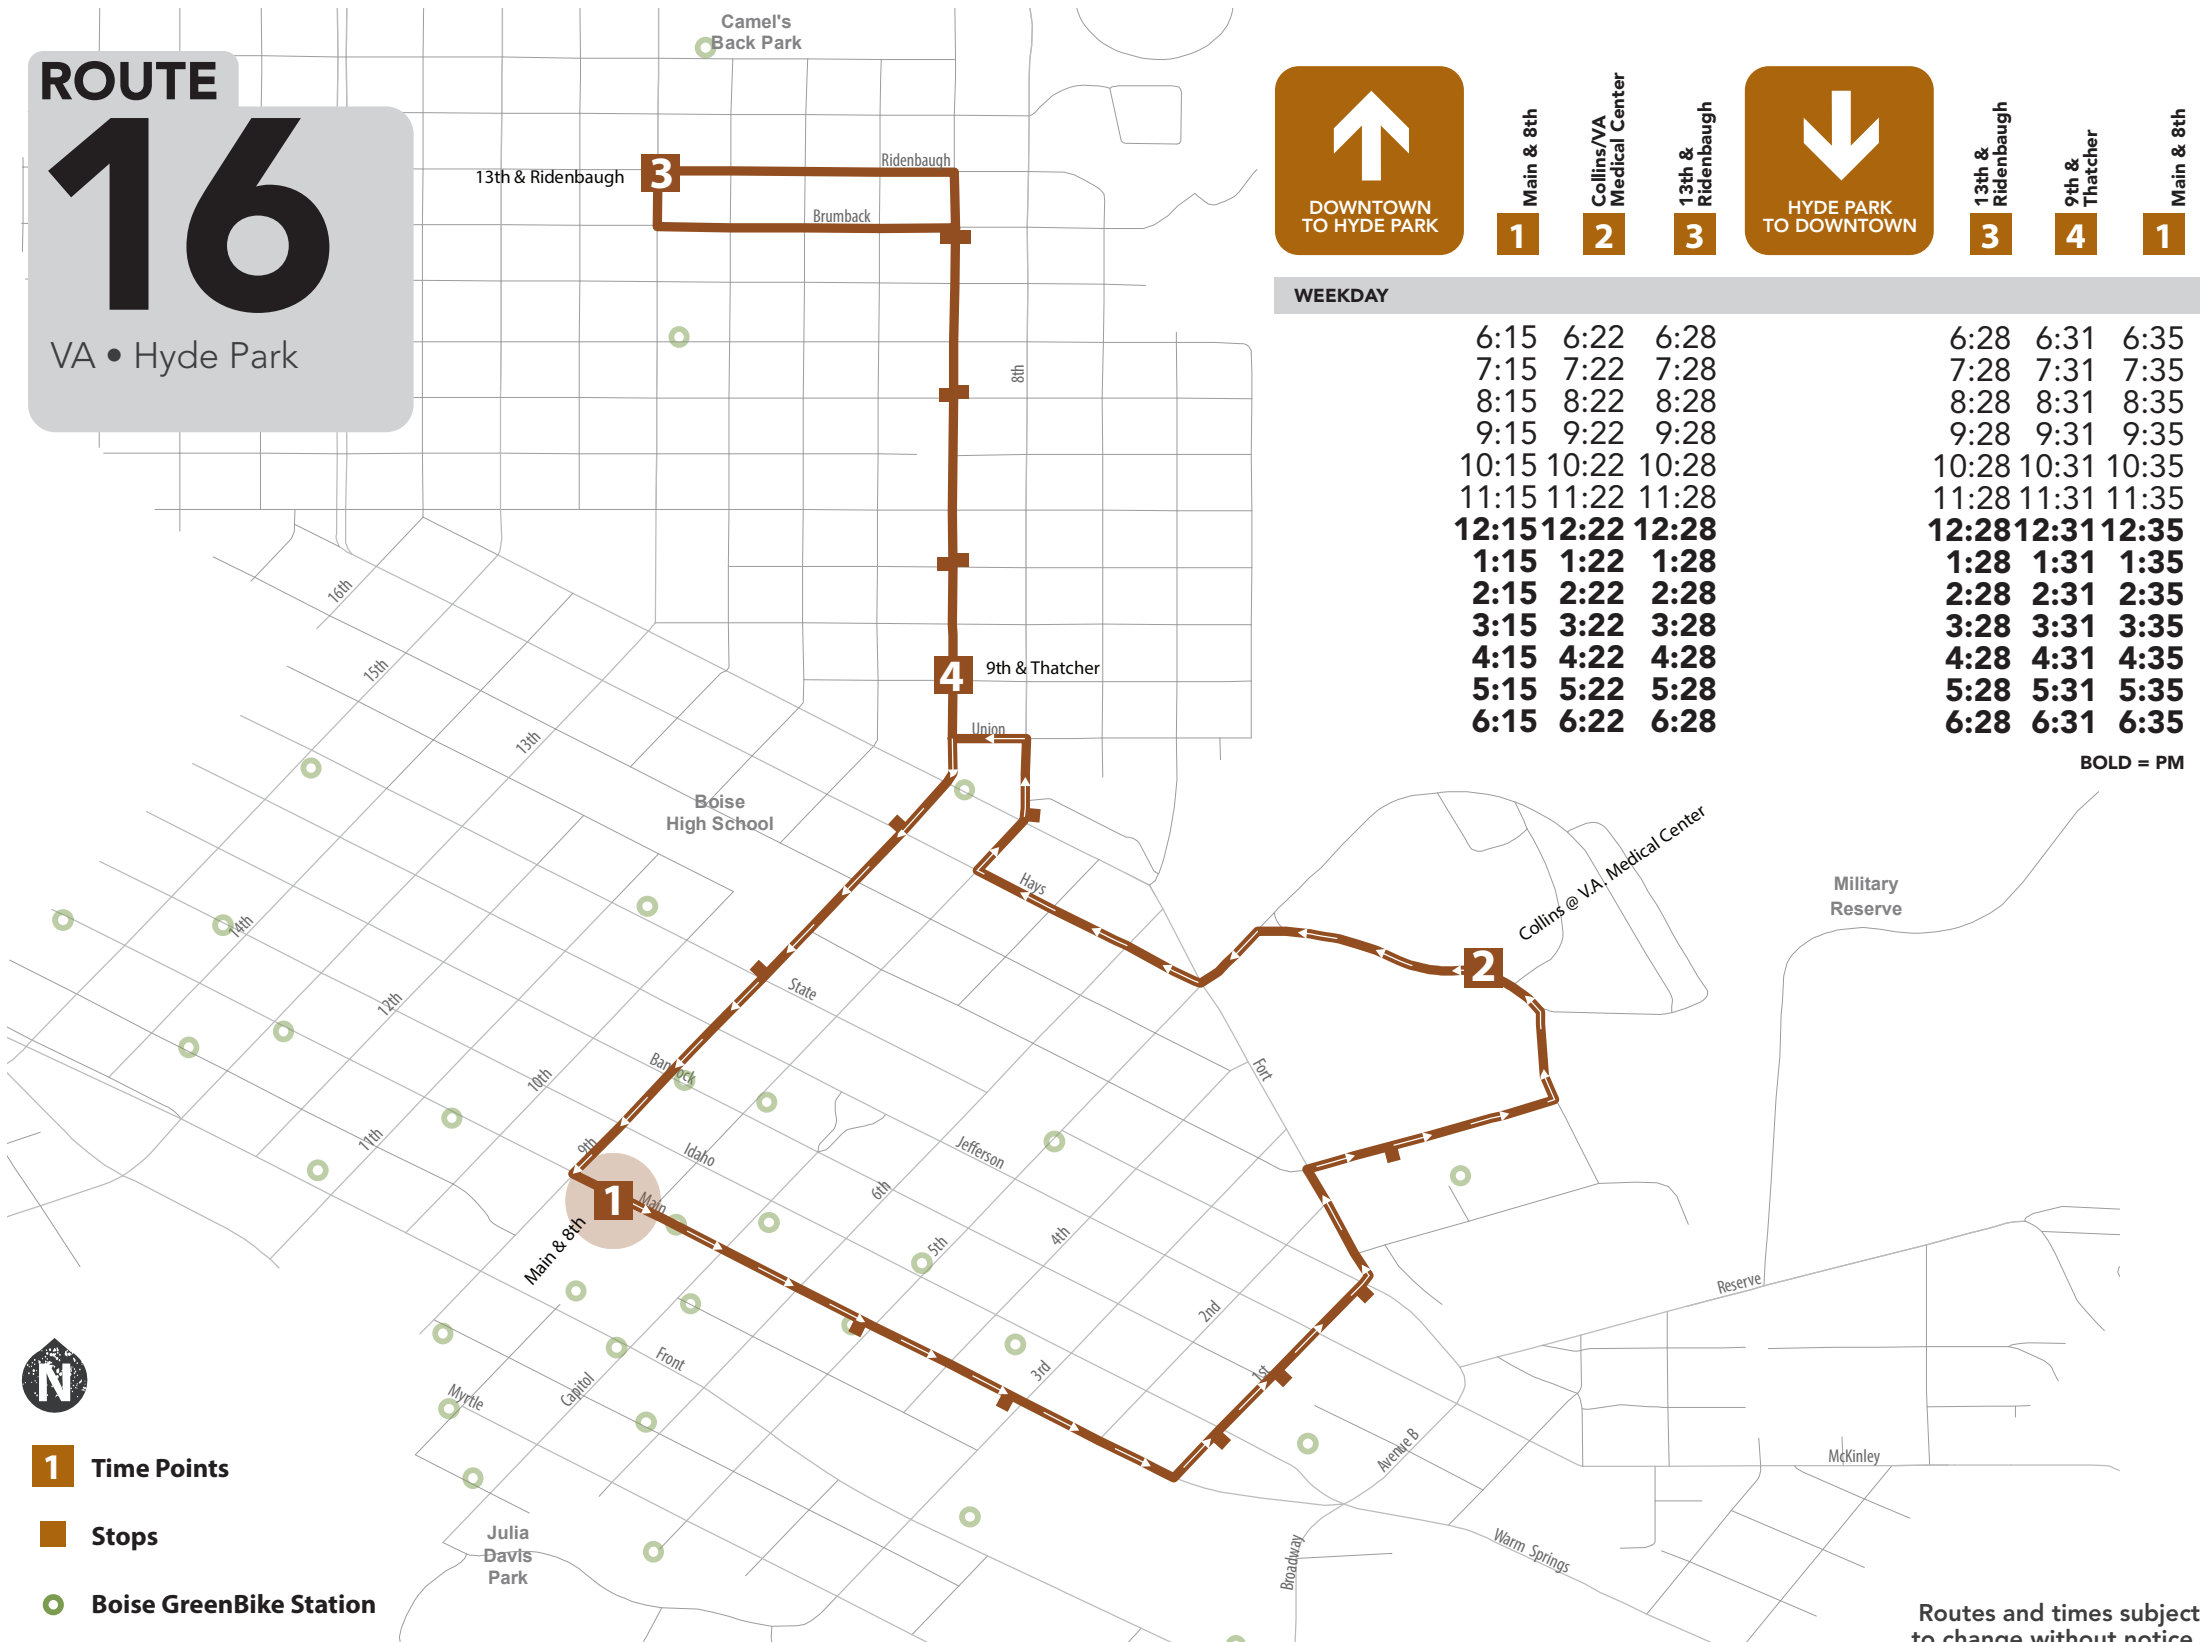

ROUTE 16

VA • Hyde Park

- 1** Time Points
- Stops
- Boise GreenBike Station
- Transfer Location

- 1** Main & 8th
- 2** Collins/V.A. Medical Center
- 3** 13th & Ridenbaugh

- 3** 13th & Ridenbaugh
- 4** 9th & Thatcher
- 1** Main & 8th

WEEKDAY

6:15	6:22	6:28	6:28	6:31	6:35
7:15	7:22	7:28	7:28	7:31	7:35
8:15	8:22	8:28	8:28	8:31	8:35
9:15	9:22	9:28	9:28	9:31	9:35
10:15	10:22	10:28	10:28	10:31	10:35
11:15	11:22	11:28	11:28	11:31	11:35
12:15	12:22	12:28	12:28	12:31	12:35
1:15	1:22	1:28	1:28	1:31	1:35
2:15	2:22	2:28	2:28	2:31	2:35
3:15	3:22	3:28	3:28	3:31	3:35
4:15	4:22	4:28	4:28	4:31	4:35
5:15	5:22	5:28	5:28	5:31	5:35
6:15	6:22	6:28	6:28	6:31	6:35

BOLD = PM

Routes and times subject to change without notice.
For the most up to date information, visit valleyregionaltransit.org