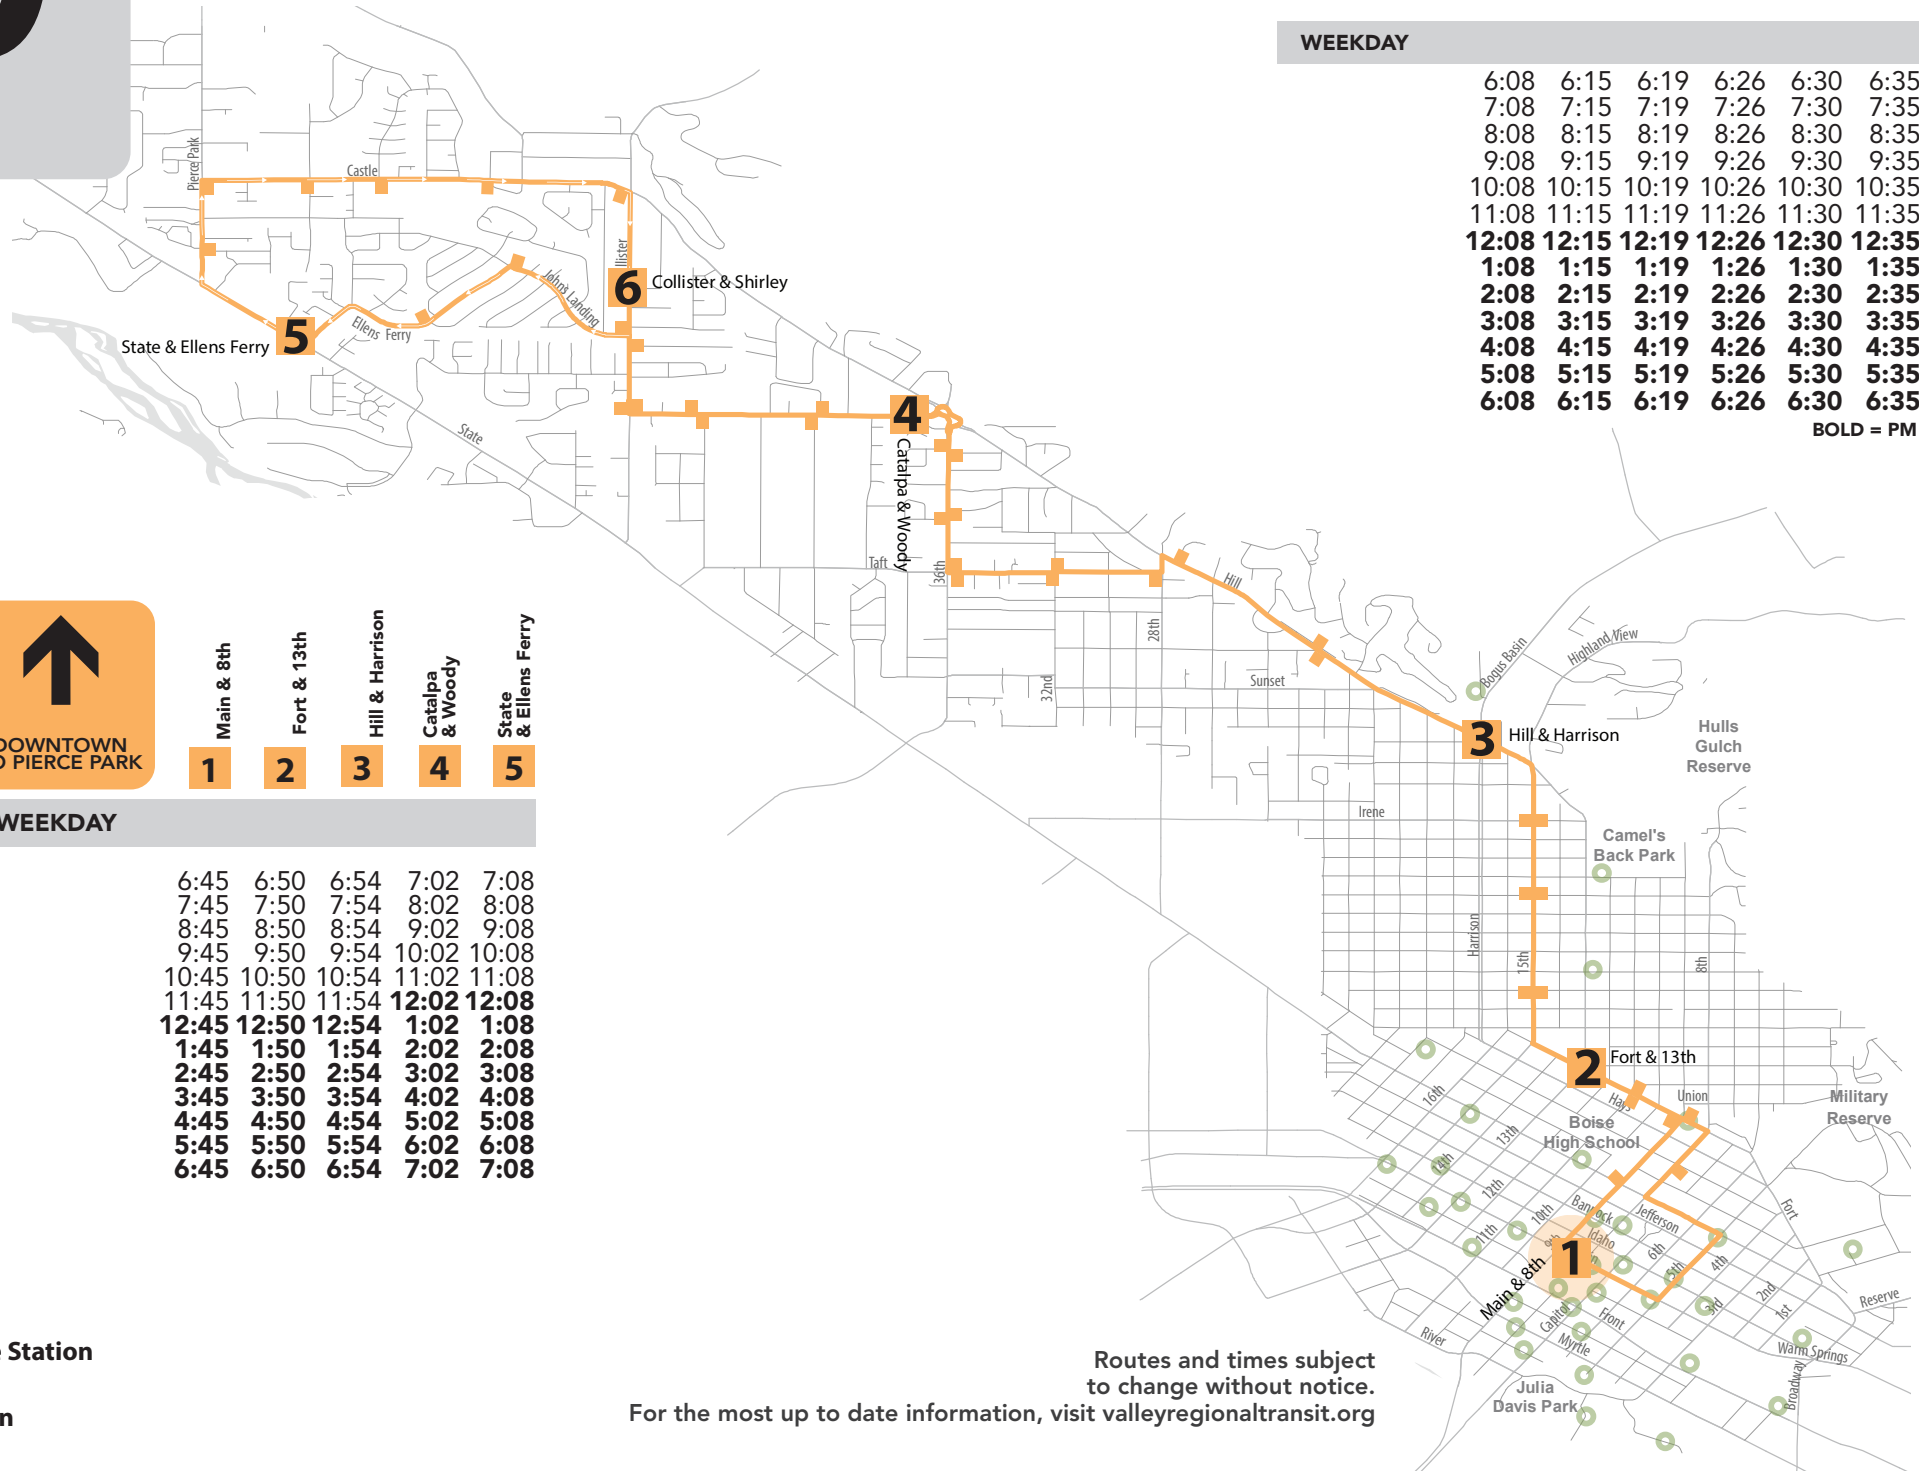

ROUTE 10

Hill Road

State & Ellens Ferry	Collister & Shirley	Catalpa & Woody	Hill & Harrison	Fort & 13th	Main & 8th
5	6	4	3	2	1

WEEKDAY					
6:08	6:15	6:19	6:26	6:30	6:35
7:08	7:15	7:19	7:26	7:30	7:35
8:08	8:15	8:19	8:26	8:30	8:35
9:08	9:15	9:19	9:26	9:30	9:35
10:08	10:15	10:19	10:26	10:30	10:35
11:08	11:15	11:19	11:26	11:30	11:35
12:08	12:15	12:19	12:26	12:30	12:35
1:08	1:15	1:19	1:26	1:30	1:35
2:08	2:15	2:19	2:26	2:30	2:35
3:08	3:15	3:19	3:26	3:30	3:35
4:08	4:15	4:19	4:26	4:30	4:35
5:08	5:15	5:19	5:26	5:30	5:35
6:08	6:15	6:19	6:26	6:30	6:35

BOLD = PM

Main & 8th	Fort & 13th	Hill & Harrison	Catalpa & Woody	State & Ellens Ferry
1	2	3	4	5

WEEKDAY				
6:45	6:50	6:54	7:02	7:08
7:45	7:50	7:54	8:02	8:08
8:45	8:50	8:54	9:02	9:08
9:45	9:50	9:54	10:02	10:08
10:45	10:50	10:54	11:02	11:08
11:45	11:50	11:54	12:02	12:08
12:45	12:50	12:54	1:02	1:08
1:45	1:50	1:54	2:02	2:08
2:45	2:50	2:54	3:02	3:08
3:45	3:50	3:54	4:02	4:08
4:45	4:50	4:54	5:02	5:08
5:45	5:50	5:54	6:02	6:08
6:45	6:50	6:54	7:02	7:08

- 1** Time Points
- Stops
- Boise GreenBike Station
- Transfer Location

Routes and times subject to change without notice.
For the most up to date information, visit valleyregionaltransit.org