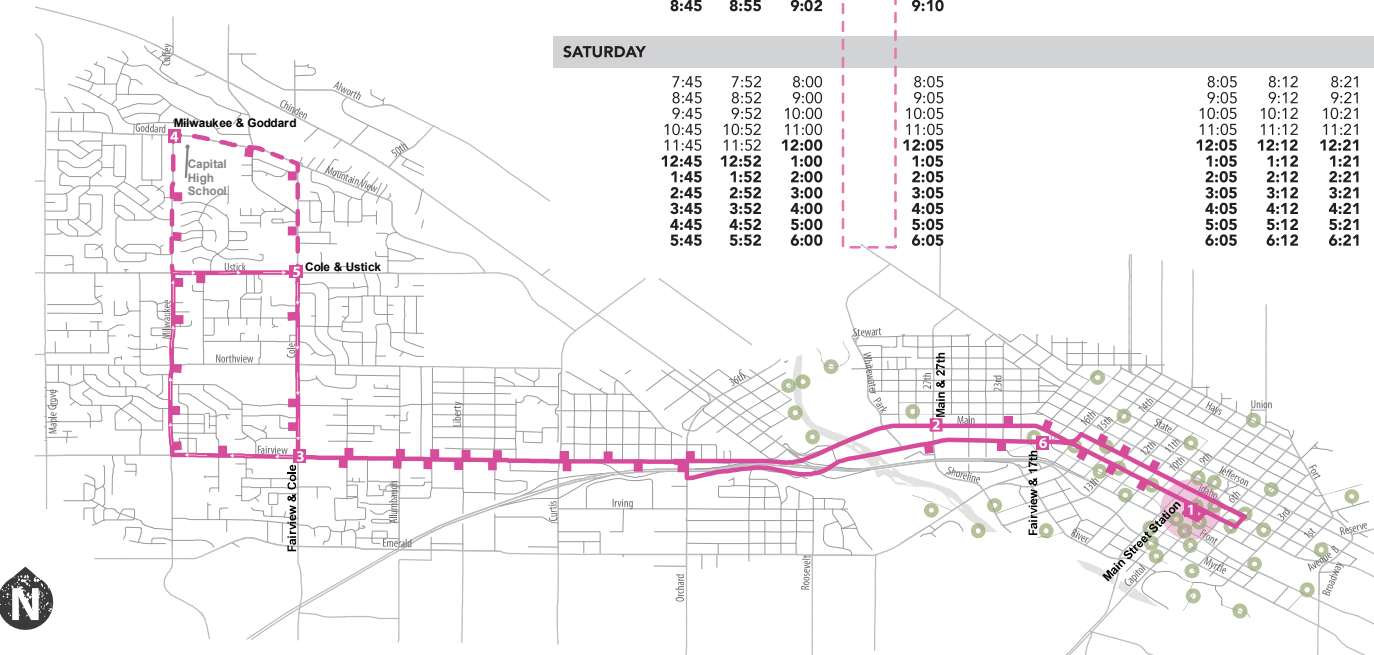

8:05	8:12	8:21	8:30
9:05	9:12	9:21	9:30
10:05	10:12	10:21	10:30
11:05	11:12	11:21	11:30
12:05	12:12	12:21	12:30
1:05	1:12	1:21	1:30
2:05	2:12	2:21	2:30
3:05	3:12	3:21	3:30
4:05	4:12	4:21	4:30
5:05	5:12	5:21	5:30
6:05	6:12	6:21	6:30

- 1 Main Street Station
- 2 Main & 27th
- 3 Fairview & Cole
- 4 Towne Square Mall

- 4 Towne Square Mall
- 3 Fairview & Cole
- 6 Fairview & 17th
- 1 Main Street Station

WEEKDAY

5:15	5:22	5:30	5:38
6:15	6:22	6:30	6:38
7:15	7:22	7:30	7:38
8:15	8:22	8:30	8:38
9:15	9:22	9:30	9:38
10:15	10:22	10:30	10:38
11:15	11:22	11:30	11:38
12:15	12:22	12:30	12:38
1:15	1:22	1:30	1:38
2:15	2:25	2:32	2:43
3:15	3:25	3:32	3:43
4:15	4:25	4:32	4:43
5:15	5:25	5:32	5:43
6:15	6:25	6:32	6:43
7:15	7:25	7:32	7:43
8:15	8:25	8:32	8:40
9:15	9:25	9:32	9:40

SATURDAY

8:15	8:22	8:30	8:38
9:15	9:22	9:30	9:38
10:15	10:22	10:30	10:38
11:15	11:22	11:30	11:38
12:15	12:22	12:30	12:38
1:15	1:22	1:30	1:38
2:15	2:22	2:30	2:38
3:15	3:22	3:30	3:38
4:15	4:22	4:30	4:38
5:15	5:22	5:30	5:38

7:45	7:54	8:03	8:07
8:45	8:54	9:03	9:07
9:45	9:54	10:03	10:07
10:45	10:54	11:03	11:07
11:45	11:54	12:03	12:07
12:45	12:54	1:03	1:07
1:45	1:54	2:03	2:07
2:45	2:54	3:03	3:07
3:45	3:54	4:03	4:07
4:45	4:54	5:03	5:07
5:45	5:54	6:03	6:07

BOLD = PM

- **1** Time Points
- Stops
- Boise GreenBike Station
- Transfer Location
- Park & Ride

Routes and times subject to change without notice.
For the most up to date information, visit valleyregionaltransit.org