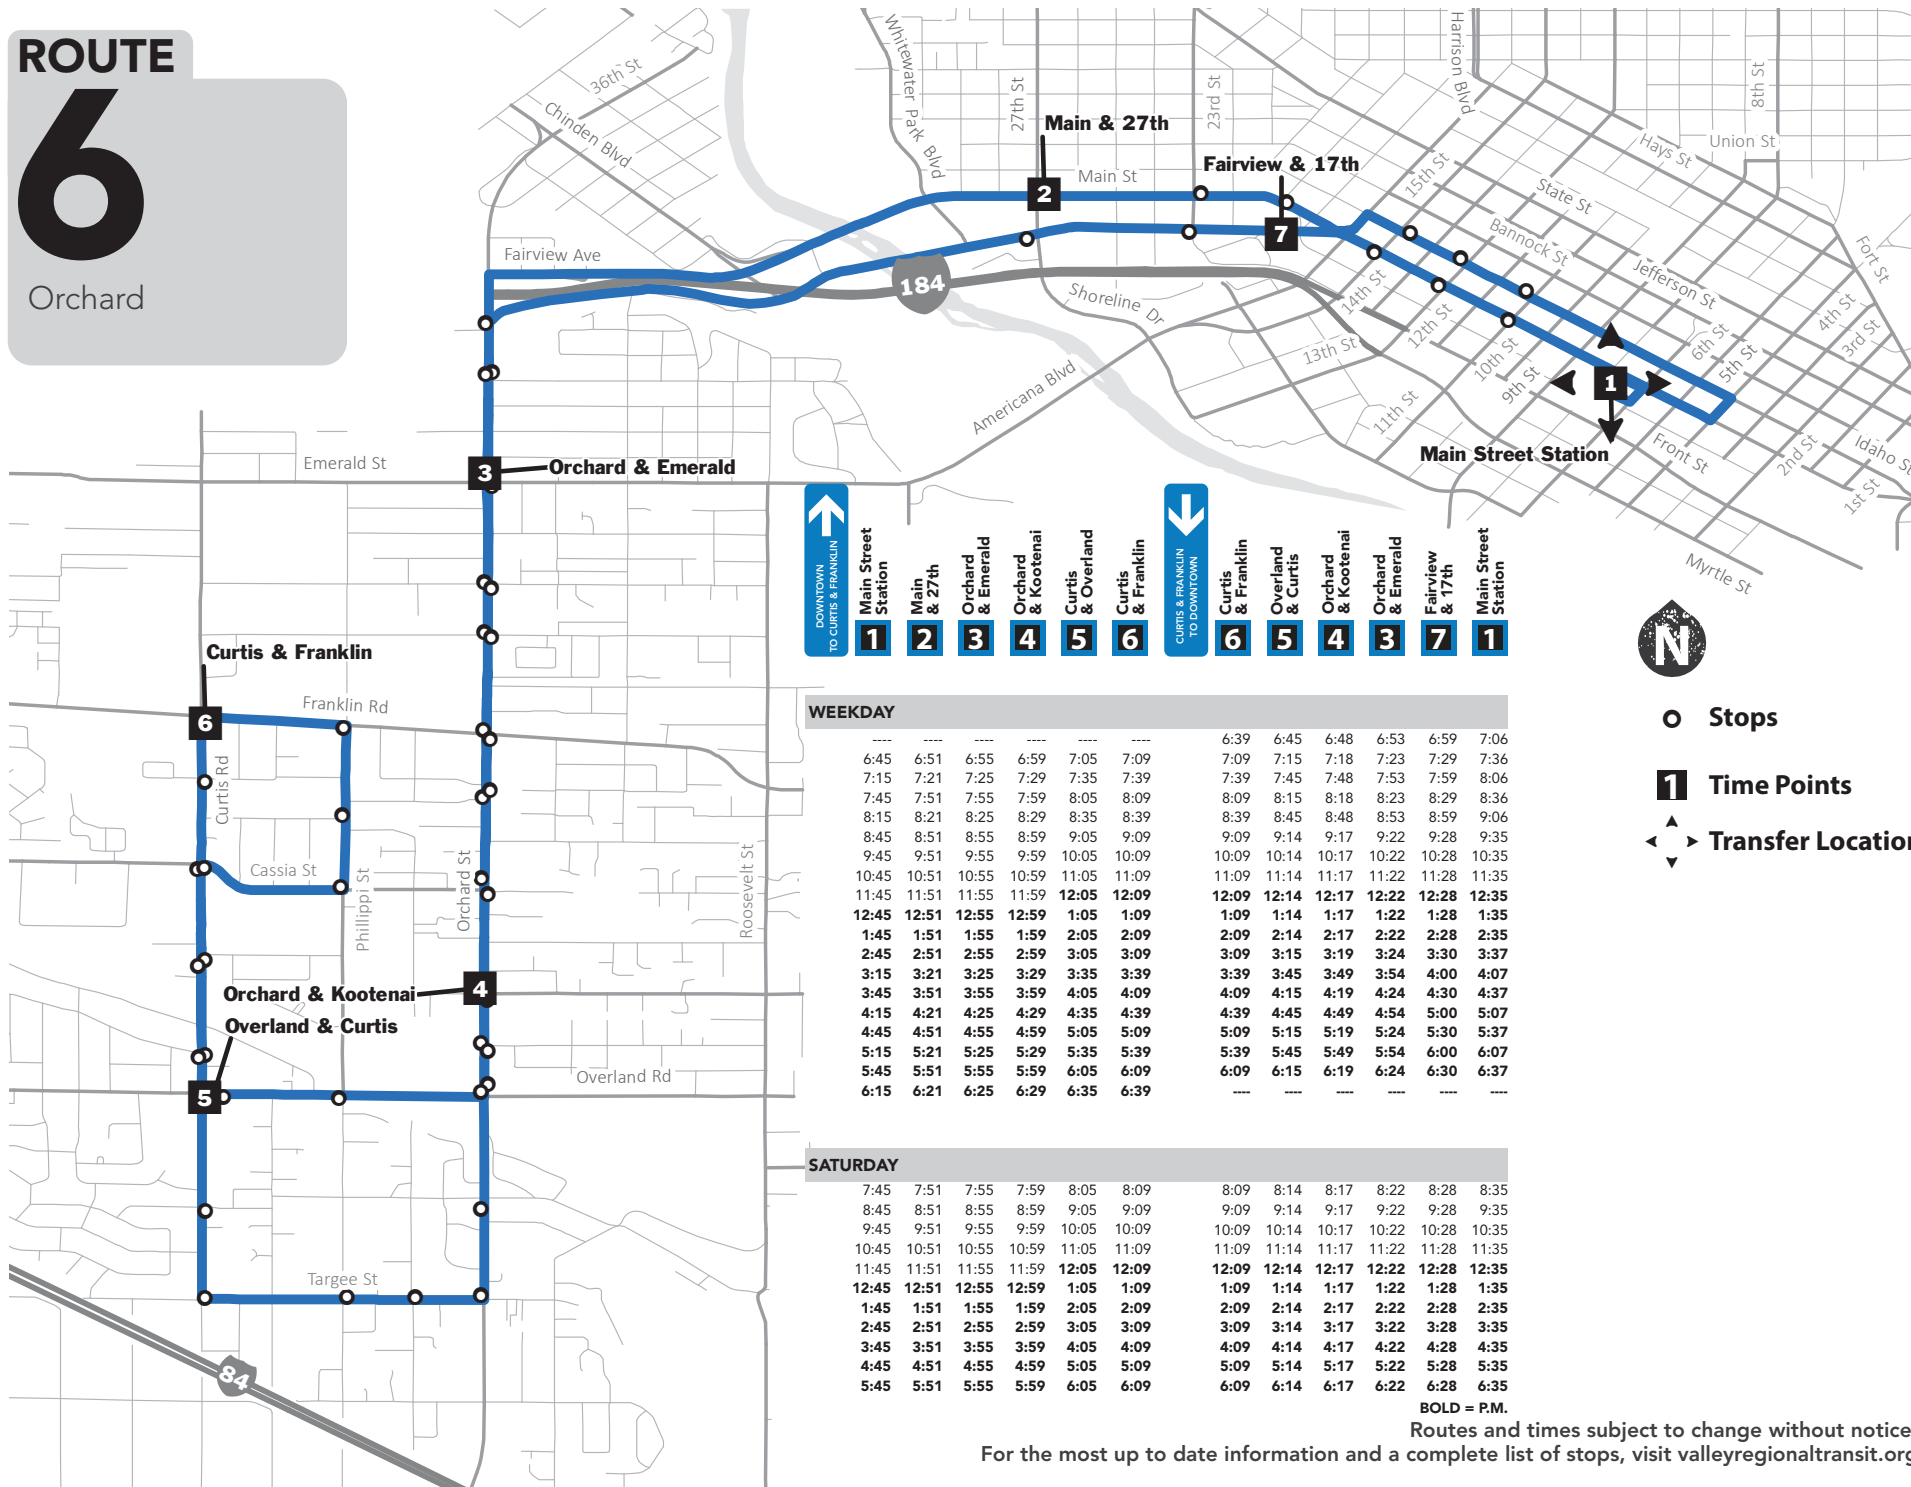

ROUTE

6

Orchard

DOWNTOWN
TO CURTIS & FRANKLIN

- 1
Main Street Station
- 2
Main & 27th
- 3
Orchard & Emerald
- 4
Orchard & Kootenai
- 5
Curtis & Overland
- 6
Curtis & Franklin
- 6
Curtis & Franklin
- 5
Overland & Curtis
- 4
Orchard & Kootenai
- 3
Orchard & Emerald
- 7
Fairview & 17th
- 1
Main Street Station

BOLD = P.M.
 Routes and times subject to change without notice.
 For the most up to date information and a complete list of stops, visit valleyregionaltransit.org

ROUTE

6

Orchard

Each stop name also includes a three letter code to indicate the corner the stop is on. The first two letters indicate the cardinal directions, i.e. Northwest (NW), Northeast (NE) etc. The last letter indicates whether the stop is on the corner (C) or between corners, or "mid-block" (M). For example NEC means Northeast corner while NEM means Northeast midblock. See the diagram to the right for other illustrations.