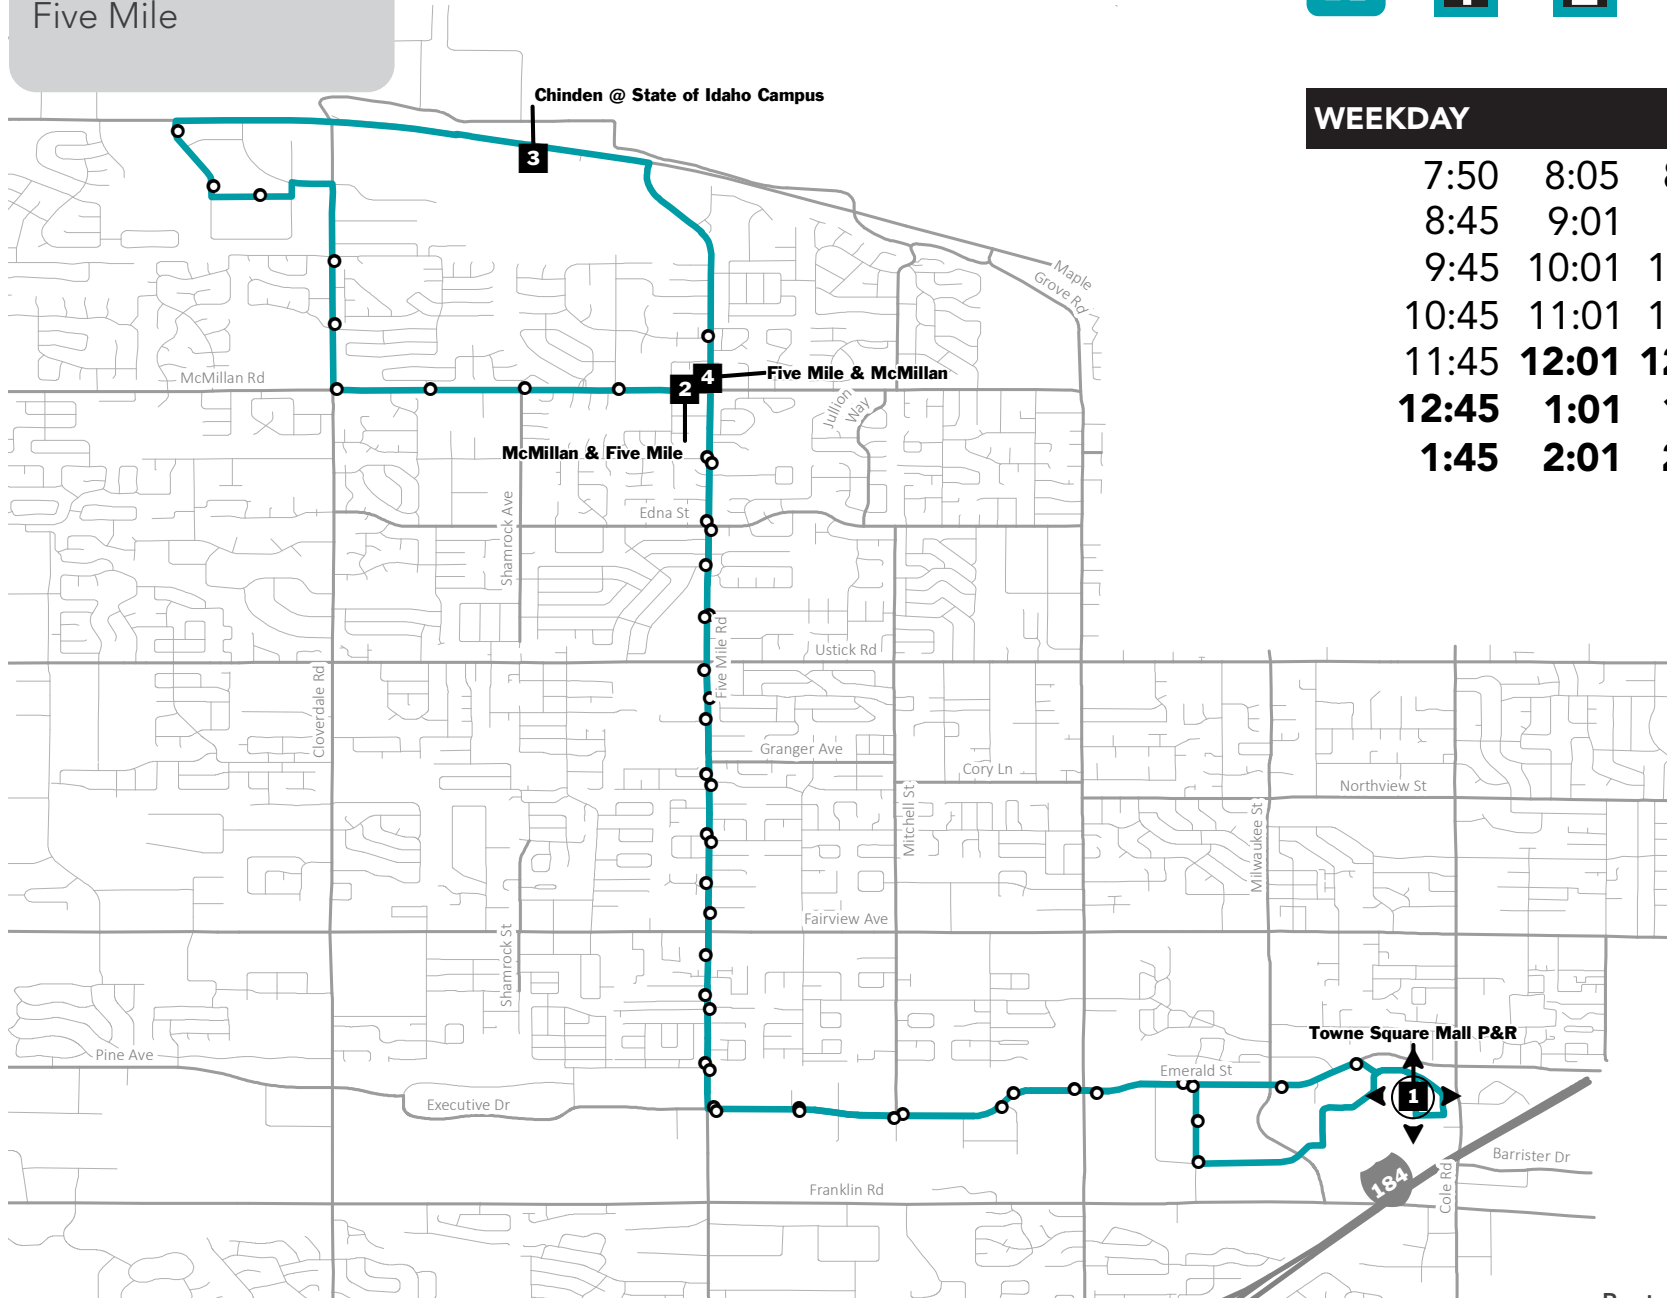

ROUTE

8

Five Mile

Towne Square
Mall P&R

1

McMillan
& Five Mile

2

Chinden @ State
of Idaho Campus

3

Chinden @ State
of Idaho Campus

3

Five Mile
& McMillan

4

Towne Square
Mall P&R

1

WEEKDAY

7:50	8:05	8:15	8:15	8:23	8:38
8:45	9:01	9:11	9:11	9:19	9:34
9:45	10:01	10:11	10:11	10:19	10:34
10:45	11:01	11:11	11:11	11:19	11:34
11:45	12:01	12:11	12:11	12:19	12:34
12:45	1:01	1:11	1:11	1:19	1:34
1:45	2:01	2:11	2:11	2:19	2:34

BOLD = P.M.

Park & Ride

Stops

Time Points

Transfer Location

Routes and times subject to change without notice.

For the most up to date information and a complete list of stops, visit valleyregionaltransit.org