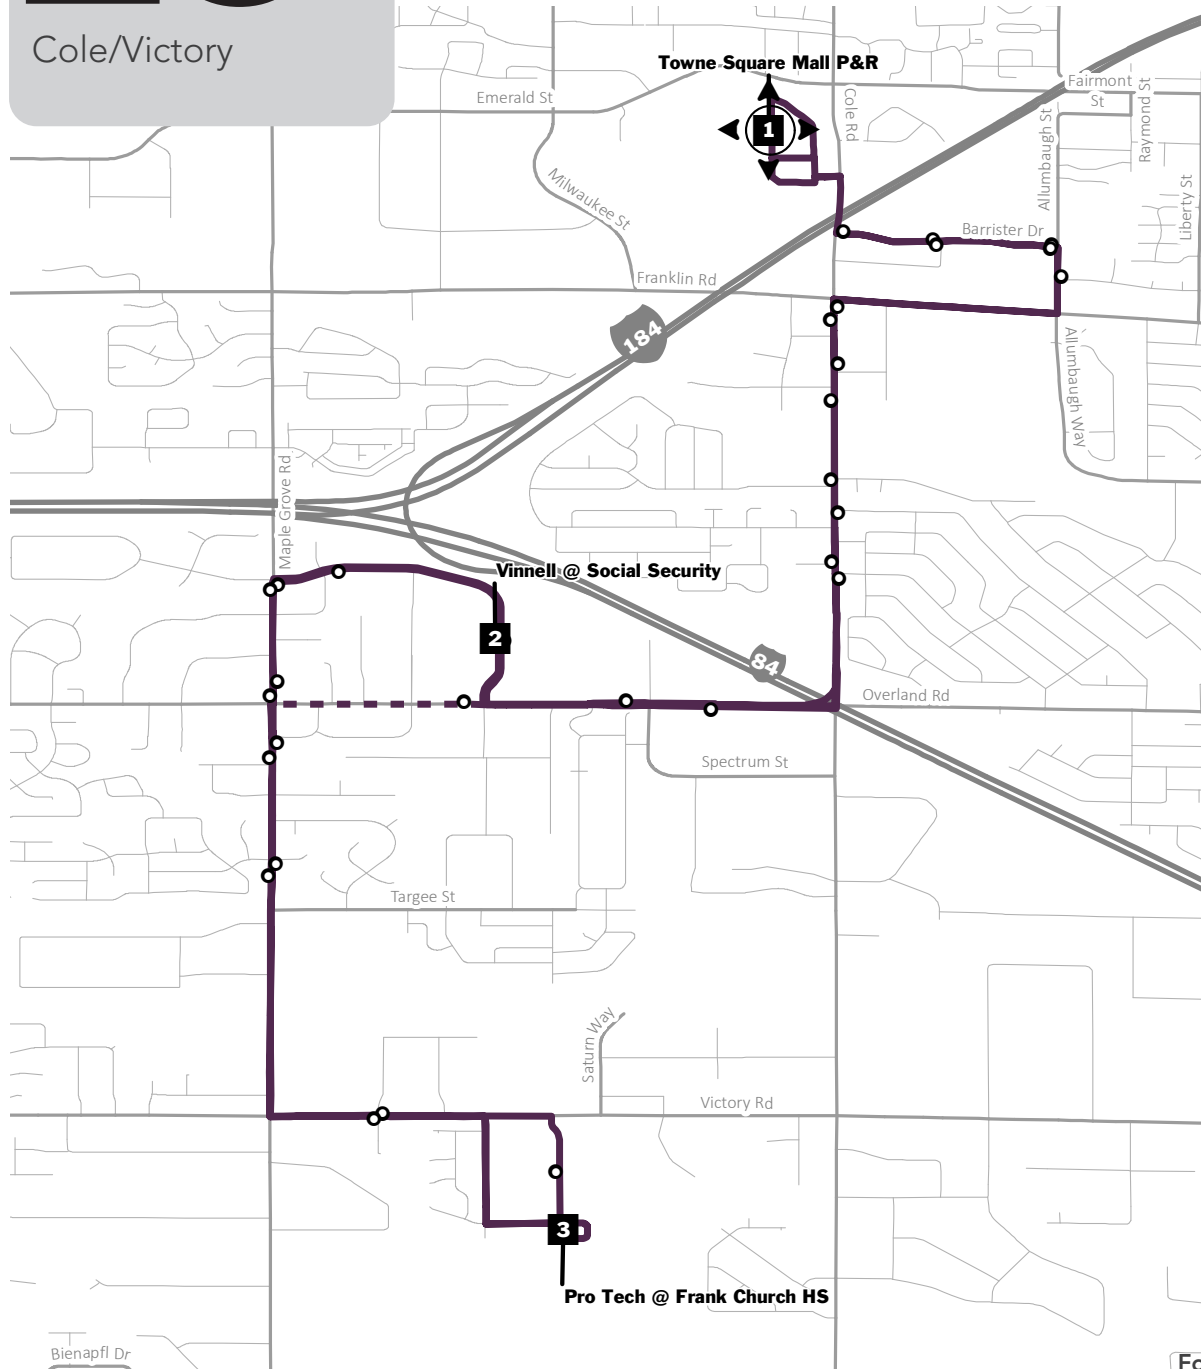

# ROUTE 28

Cole/Victory

Towne Square Mall P&R  
**1**

Vinnell @ Social Security  
**2**

Pro Tech @ Frank Church HS  
**3**

Pro Tech @ Frank Church HS  
**3**

Vinnell @ Social Security  
**2**

Towne Square Mall P&R  
**1**

## WEEKDAY

---	---	---	7:10	7:19	7:30
7:40	---	*8:01	8:15	8:24	8:35
8:45	8:58	9:11	9:15	9:24	9:35
9:45	9:58	10:11	10:15	10:24	10:35
10:45	10:58	11:11	11:15	11:24	11:35
11:45	11:58	<b>12:11</b>	12:15	12:24	12:35
<b>12:45</b>	<b>12:58</b>	<b>1:11</b>	1:15	1:24	1:35
<b>1:45</b>	<b>1:58</b>	<b>2:11</b>	2:15	2:24	2:35
<b>2:45</b>	<b>2:58</b>	<b>3:11</b>	3:15	3:24	3:35
<b>3:45</b>	<b>3:58</b>	<b>4:11</b>	4:15	4:24	4:35
<b>4:45</b>	<b>4:58</b>	<b>5:11</b>	5:15	5:24	5:35
<b>5:45</b>	<b>5:58</b>	<b>6:11</b>	6:15	6:24	6:35
<b>6:45</b>	<b>6:58</b>	<b>7:11</b>	---	---	---

\*This trip follows the dotted line on Overland.

**BOLD = P.M.**

Park & Ride

Stops

Time Points

Transfer Location

Routes and times subject to change without notice. For the most up to date information and a complete list of stops, visit [valleyregionaltransit.org](http://valleyregionaltransit.org)