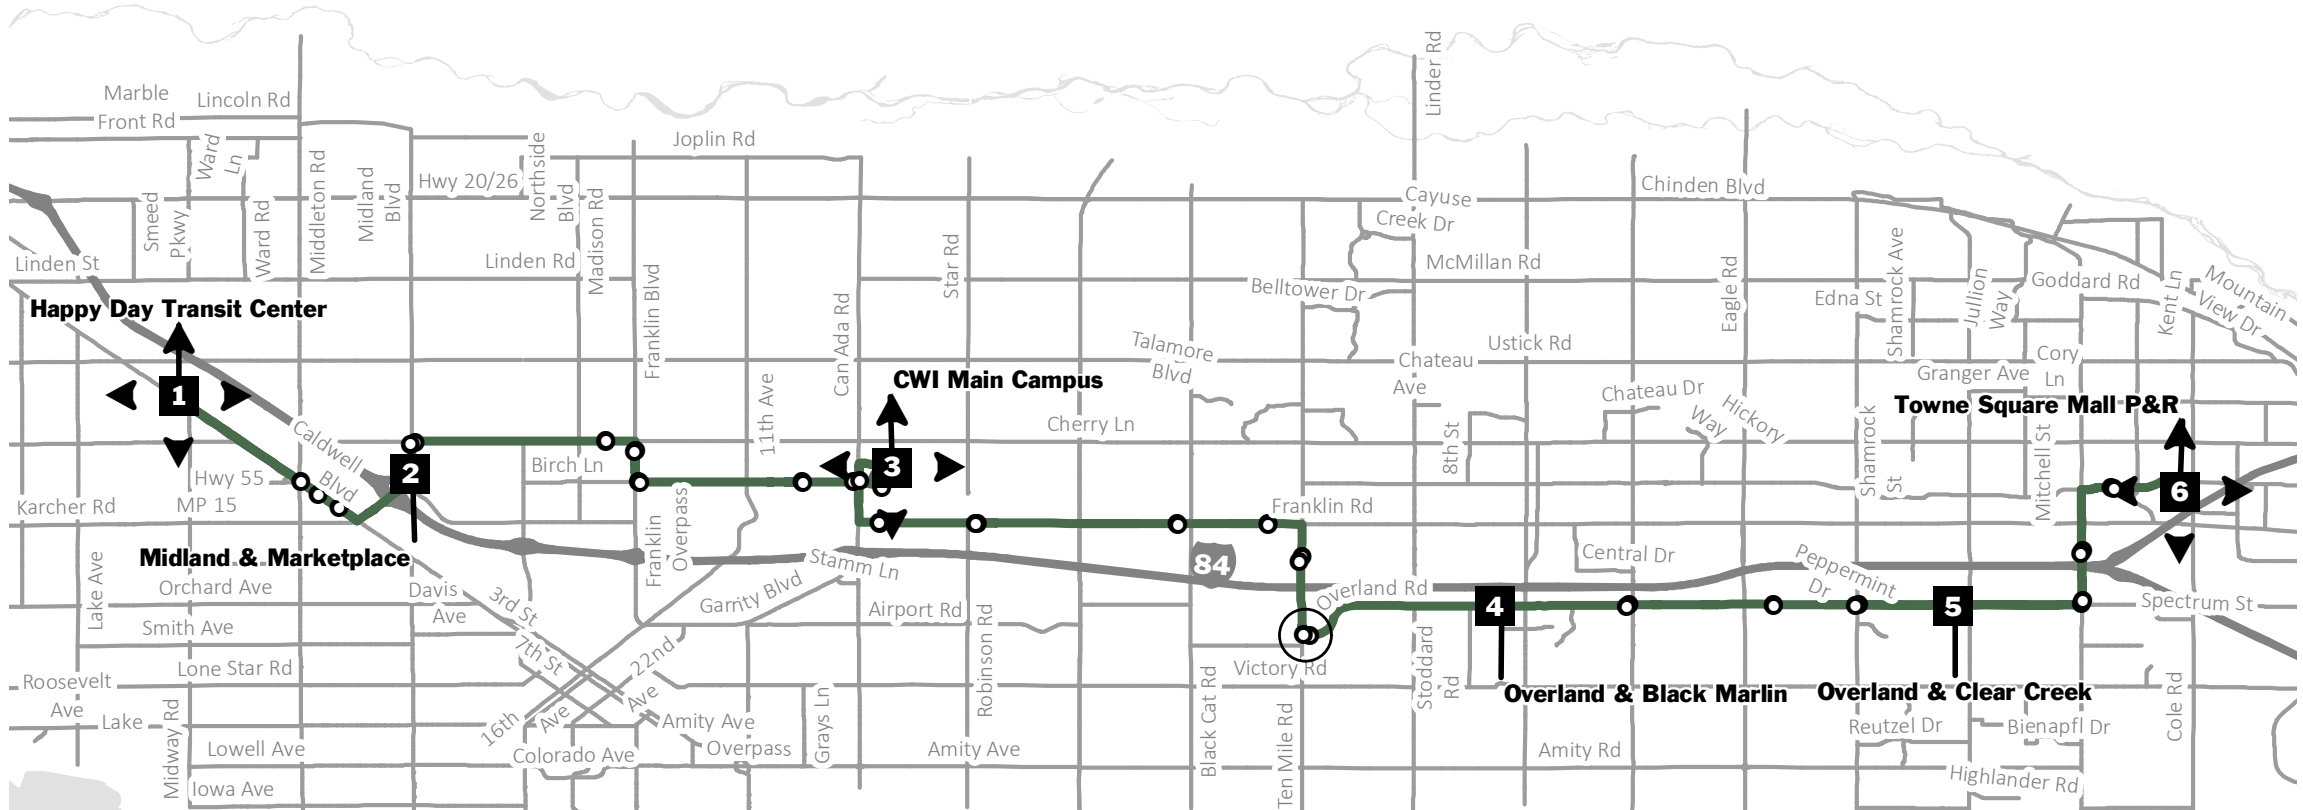

ROUTE 42

Happy Day Transit Center
• Towne Square Mall

Park & Ride

Stops

Time Points

Transfer Location

NAMPA
↑
TO BOISE

Happy Day
Transit Center
1

Midland &
Marketplace
2

CWI
Main Campus
3

Overland @
Black Marlin
4

Overland &
Clear Creek
5

Towne Square
Mall P&R
6

BOISE
↓
TO NAMPA

Towne Square
Mall P&R
6

Overland &
Clear Creek
5

Overland @
Black Marlin
4

CWI
Main Campus
3

Midland &
Marketplace
2

Happy Day
Transit Center
1

WEEKDAY

6:35	6:43	6:57	7:17	7:30	7:40	7:45	7:56	8:10	8:30	8:46	8:55
7:35	7:43	7:57	8:17	8:30	8:40	8:45	8:56	9:10	9:32	9:46	9:56
9:20	9:28	9:47	10:03	10:23	10:34	10:45	10:56	11:10	11:32	11:46	11:56
11:20	11:28	11:47	12:03	12:23	12:34	12:45	12:56	1:10	1:32	1:46	1:56
1:20	1:28	1:47	2:03	2:23	2:34	2:45	2:59	3:16	3:38	3:52	4:02
3:20	3:31	3:47	4:02	4:22	4:33	4:45	4:59	5:16	5:38	5:55	6:05
4:20	4:31	4:47	5:02	5:22	5:33	5:45	5:59	6:16	6:38	6:55	7:05
5:20	5:31	5:47	6:02	6:22	6:33	6:45	6:59	7:16	7:38	7:55	8:05

BOLD = P.M.

Routes and times subject to change without notice.

For the most up to date information and a complete list of stops, visit valleyregionaltransit.org