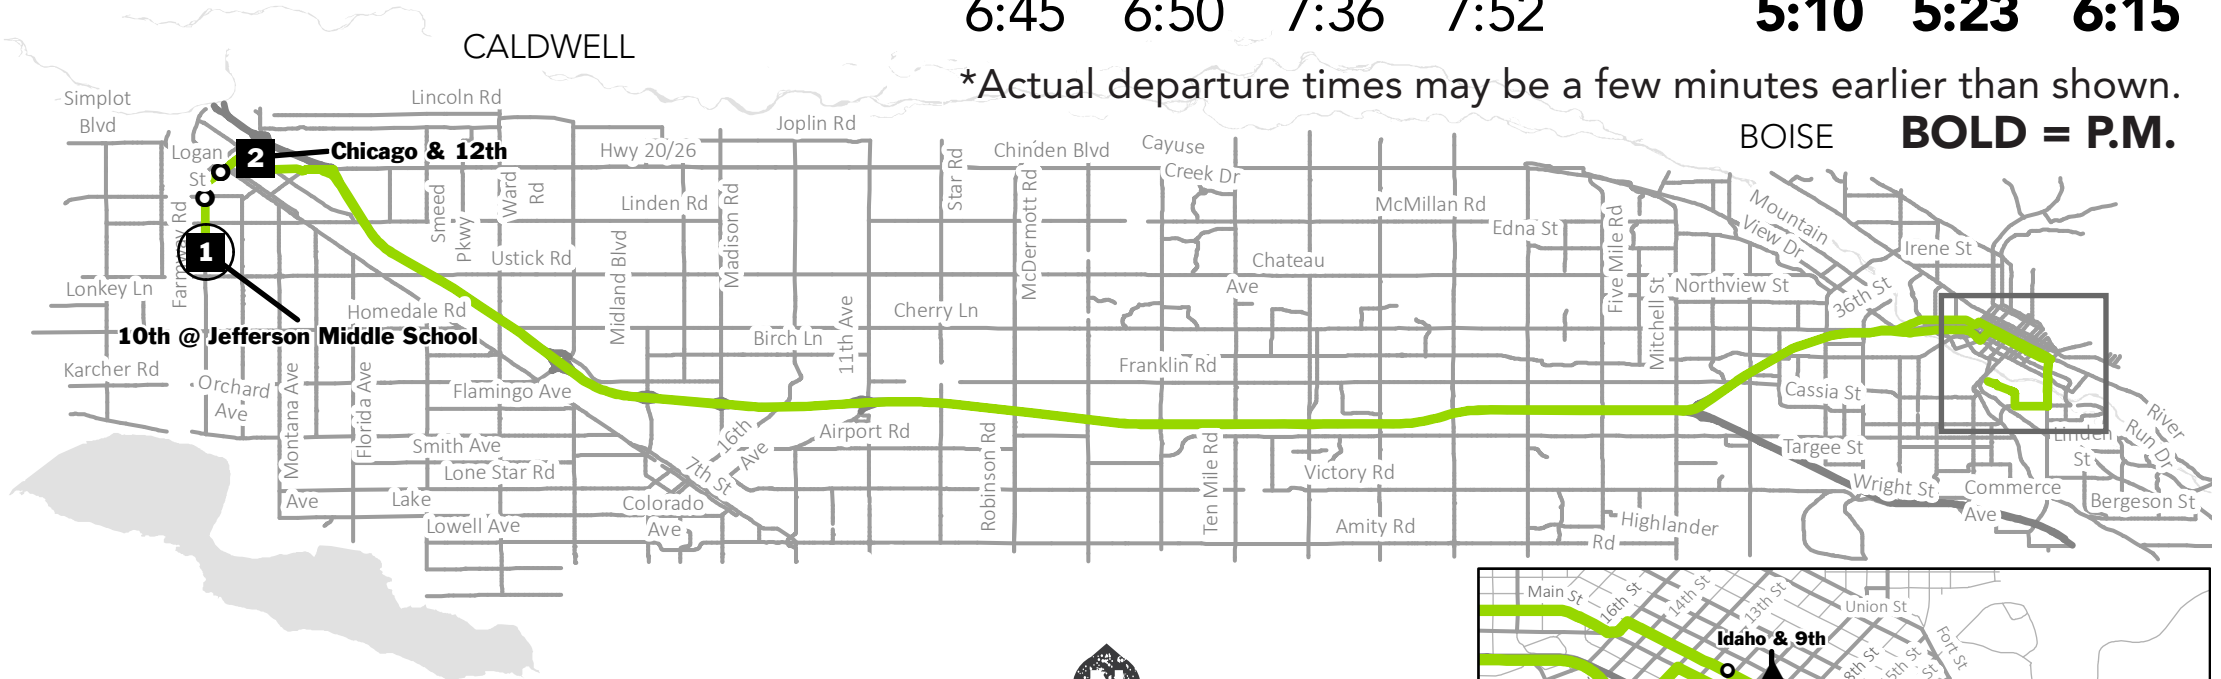

4:40

4:57

5:52

6:45

6:50

7:36

7:52

5:10

5:23

6:15

*Actual departure times may be a few minutes earlier than shown.

BOISE **BOLD = P.M.**

○ Park & Ride

○ Stops

1 Time Points

◀▶ Transfer Location