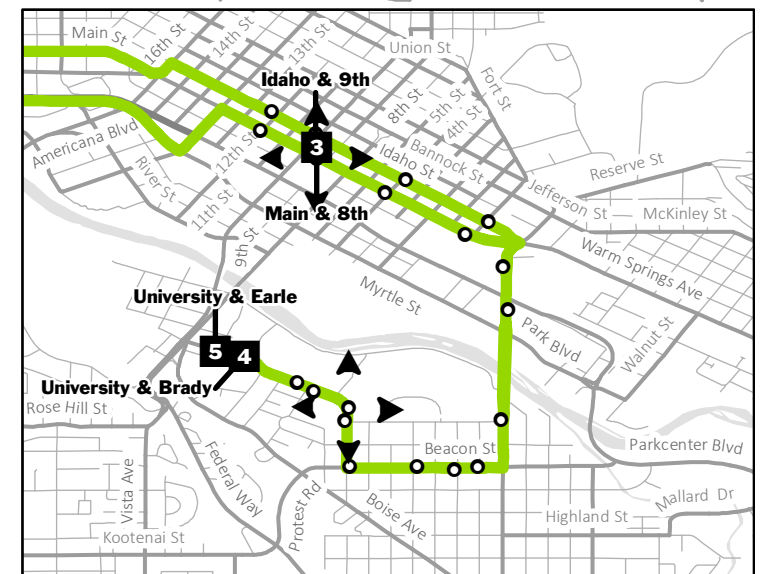

University
& Earle
5

Idaho & 9th
3

10th & Larkspur
1

WEEKDAY

6:15

6:20

7:03

7:14

4:40

4:57

5:52

6:45

6:50

7:36

7:52

5:10

5:23

6:15

*Actual departure times may be a few minutes earlier than shown.

BOISE **BOLD = P.M.**

○ Park & Ride

○ Stops

1 Time Points

◀▶ Transfer Location

Routes and times subject to change without notice.

For the most up to date information and a complete list of stops, visit valleyregionaltransit.org