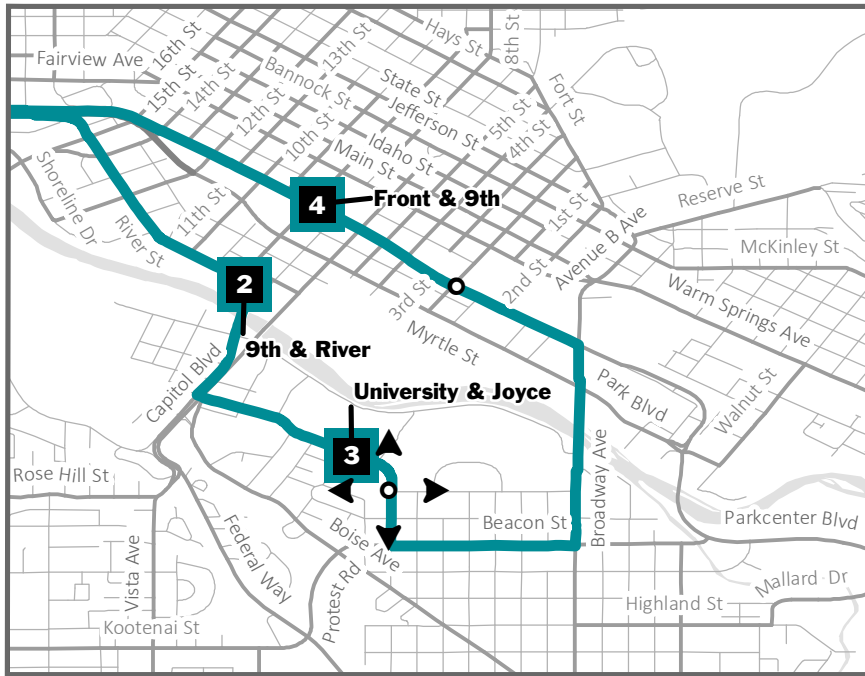

ROUTE 45

BSU Express

1 CWI Main Campus

2 9th & River

3 University & Joyce

4 Front & 3rd

5 Front & 9th

1 CWI Main Campus

WEEKDAY

9:00	9:30	9:33	9:33	9:42	10:05
10:15	10:38	10:43	10:43	10:51	11:13
1:00	1:25	1:30	1:30	1:40	2:05
2:15	2:44	2:48	2:48	2:56	3:17
4:00	4:30	4:34	4:34	4:45	5:25
5:30	5:58	6:03	6:03	6:12	6:40
6:45	7:08	7:13	7:13	7:22	7:45

BOLD = P.M.

- Stops
- Time Points
- Transfer Location

Routes and times subject to change without notice. For the most up to date information and a complete list of stops, visit valleyregionaltransit.org