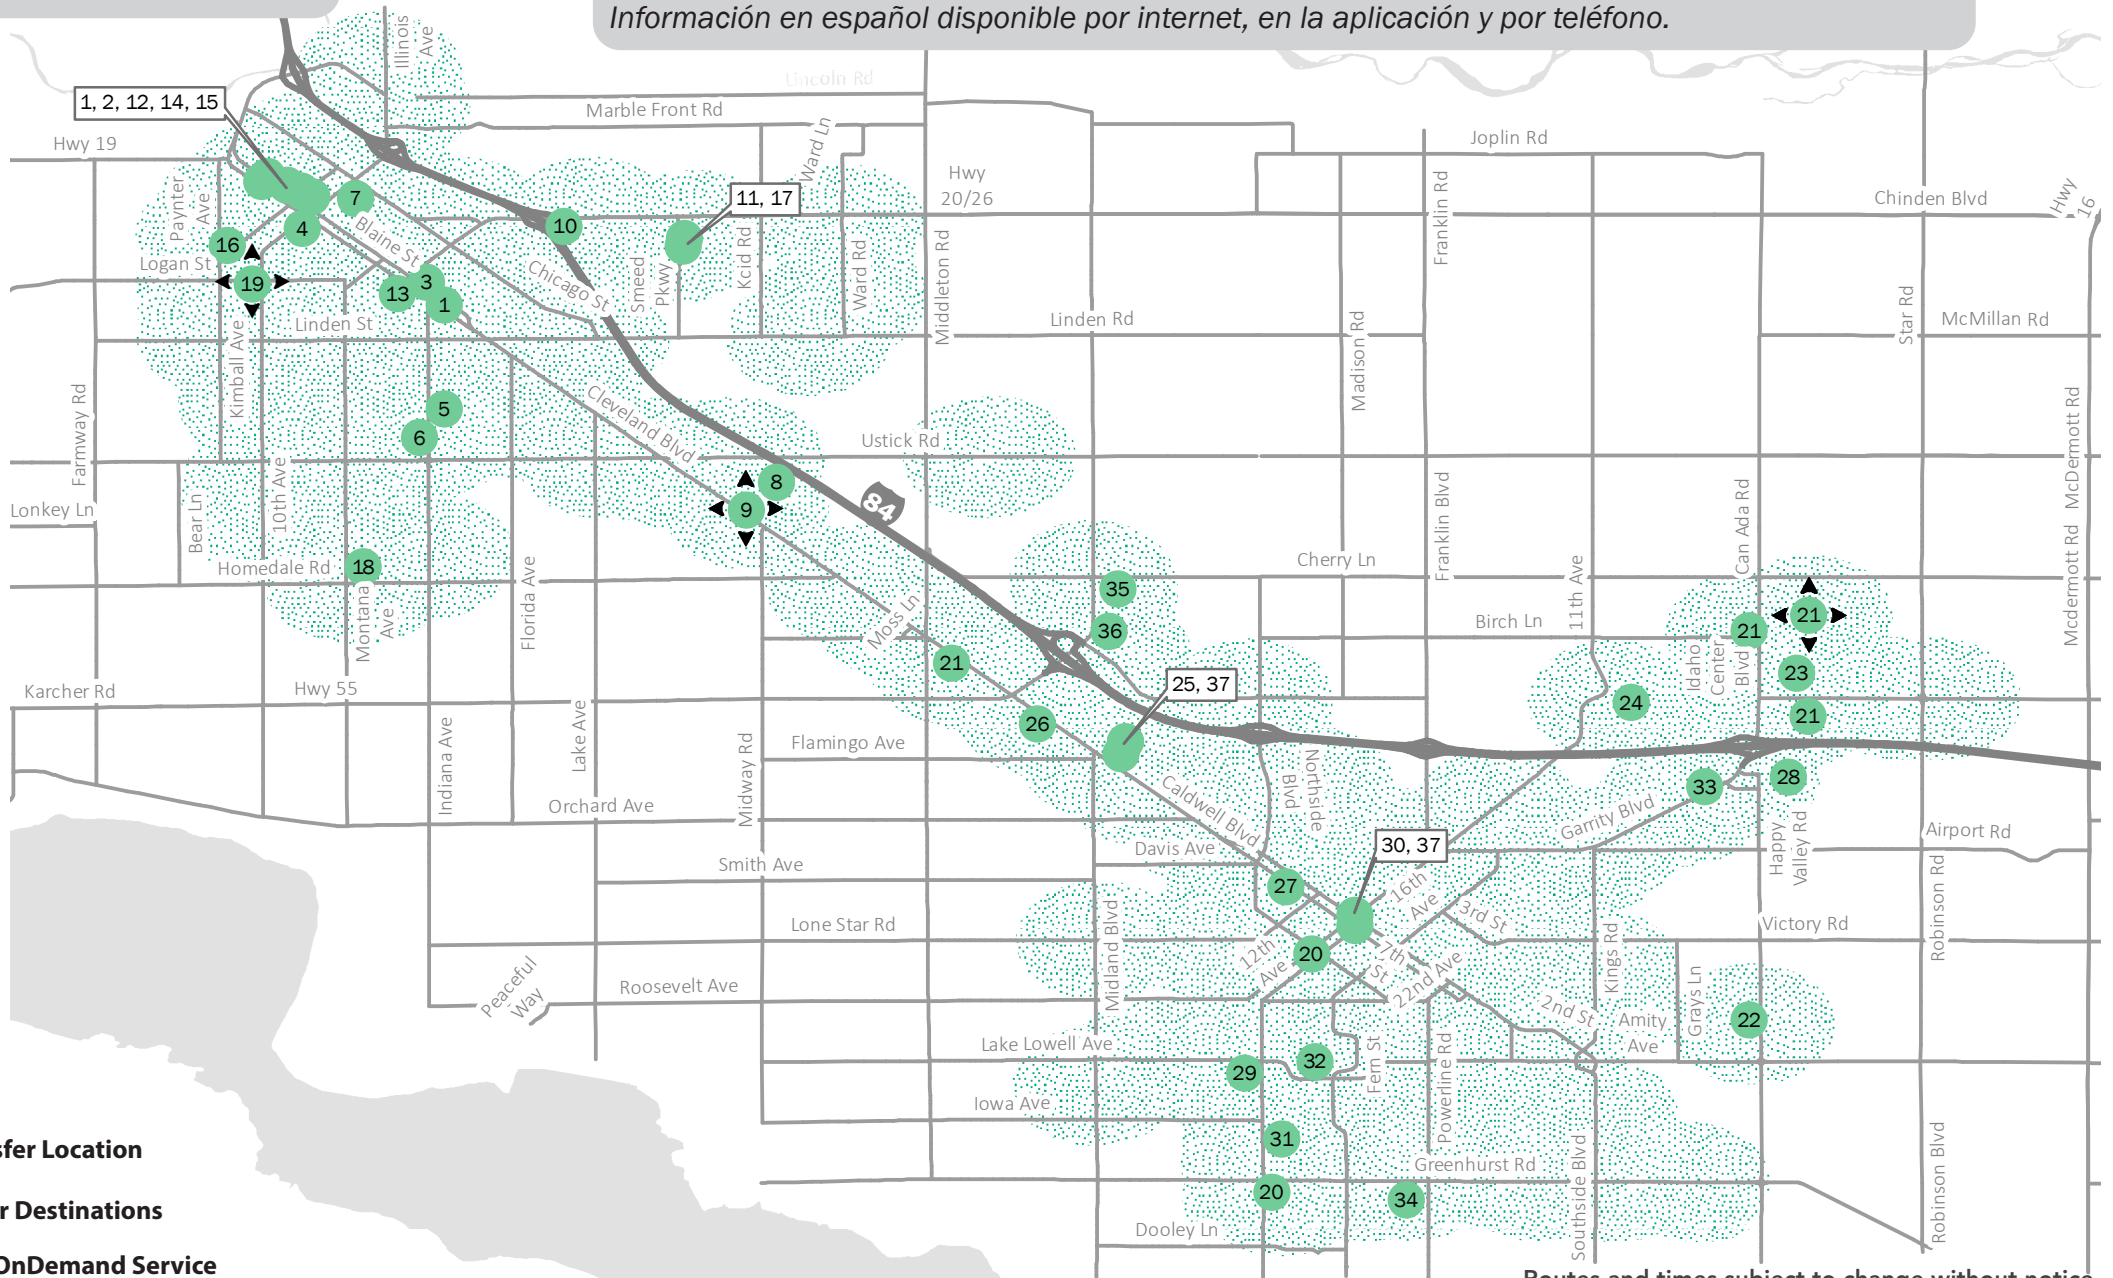

valleyride
 bus transportation

A Service of Valley Regional Transit

ROUTE

150

VRT OnDemand

Book a ride now through our app.

Step 1: Download the “VRT OnDemand” mobile app through your app store.
Follow the set-up instructions.

Step 2: Enter your pickup address, tap “Set Pickup.”

Step 3: Enter your destination address, tap “Set Dropoff.”

Step 4: Choose your ride option and tap “Book.”

Step 5: Meet your ride at the location indicated in the app.

Booking also available by phone at **(208) 345-7433** or online at **valleyregionaltransit.org**.

Información en español disponible por internet, en la aplicación y por teléfono.

- Transfer Location
- Major Destinations

VRT OnDemand Service Area

Routes and times subject to change without notice.

For the most up to date information and a complete list of stops, visit valleyregionaltransit.org