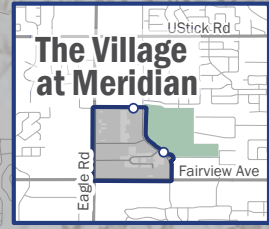

03

SET YOUR DESTINATION

Enter the address of where you want to go and tap "Select Dropoff".

04

TAP "BOOK"

Choose your ride option and then tap "Book".

05

MEET YOUR RIDE & GO!

160 VRT On-Demand Eagle Area

160 The Village at Meridian

24 30 45

160 St Luke's Meridian

160 Gary & Bunch

Saxton Park & Ride 9 21

College of Western Idaho Park & Ride

Ten Mile Park & Ride

30 Pine

Ride VRT On-Demand to The Village at Meridian to access route 30 Pine.

SCHEDULE **MAJOR STOPS**

MON-FRI LUN-VIE	River Valley & Records Pine & 3rd Street Linder & Pine Wayfinder & Vanguard
<i>Hacia</i> Toward Wayfinder & Vanguard 3 AM trips 4 PM trips	
<i>Hacia</i> Toward River Valley & Records 3 AM trips 5 PM trips	
SAT SÁB	No Saturday Service

- Eagle Public Library
- Eagle Island State Park
- Saint Alphonsus Eagle Health Plaza
- Winco Foods - State Street
- Winco Foods - Chinden
- Albertsons - Eagle Road
- Heritage Park
- Reid Merrill Park
- Friendship Park
- The Village at Meridian
- St Luke's Meridian
- Gary and Bunch