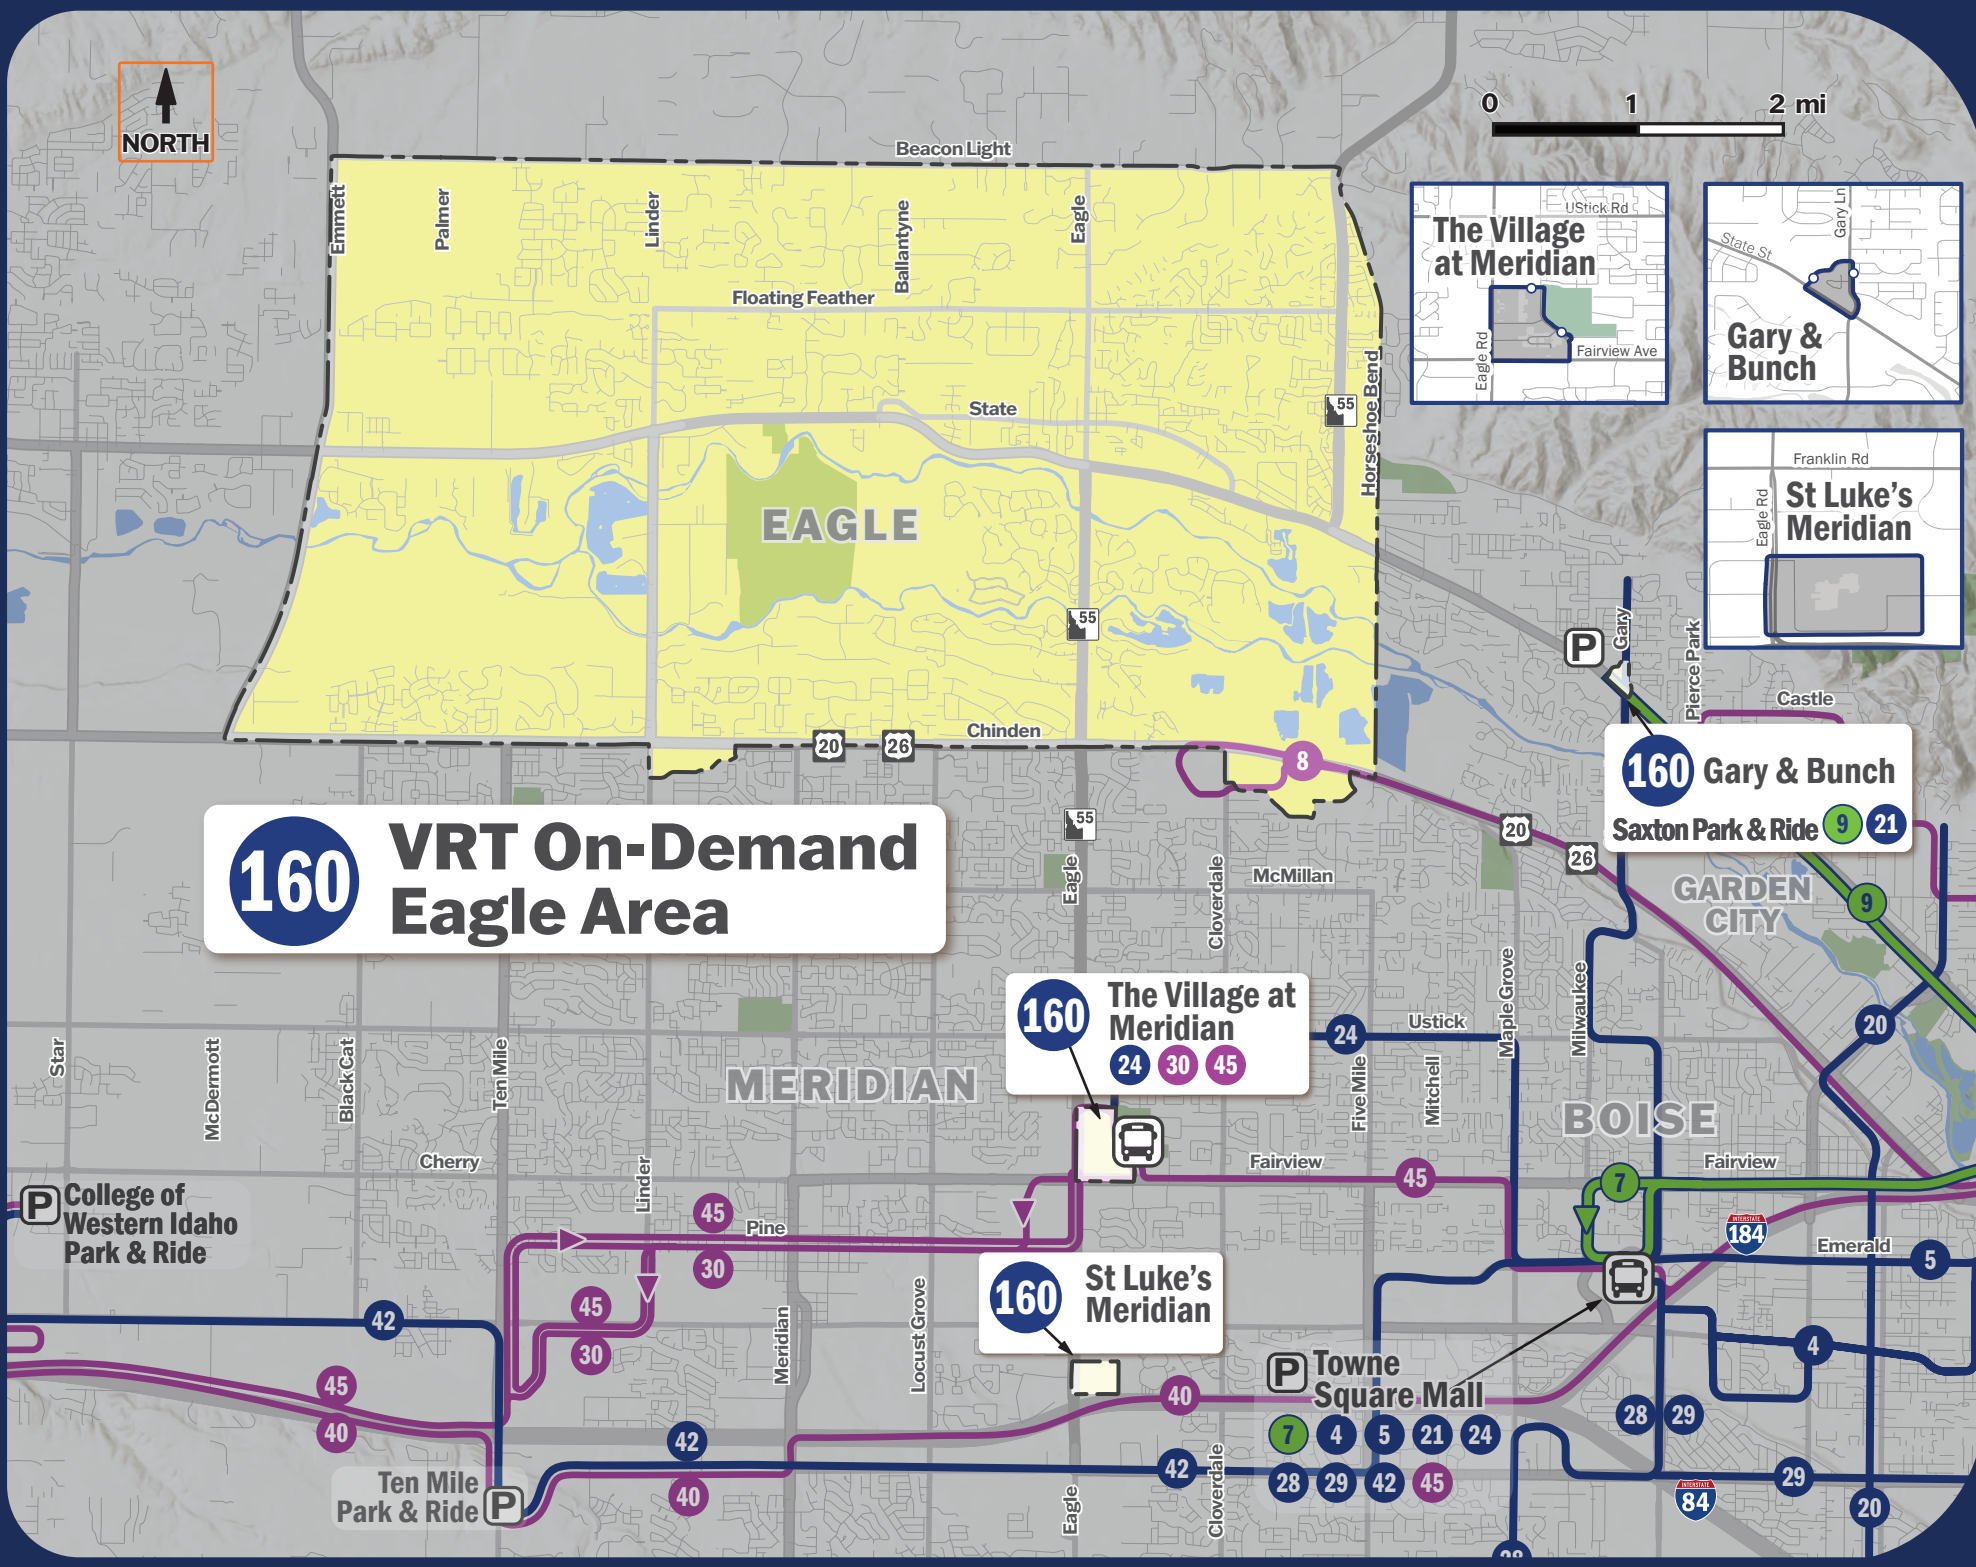

160 VRT On-Demand Eagle Area

160 The Village at Meridian

24 30 45

160 St Luke's Meridian

160 Gary & Bunch

Saxton Park & Ride 9 21

College of Western Idaho Park & Ride

Ten Mile Park & Ride

Towne Square Mall

160 Connections & Transfers
Conexiones y trasbordos

Use VRT On-Demand to access these services

9 State Street

Ride VRT On-Demand to Gary & Bunch to access route 9.

SCHEDULE **MAJOR STOPS**

30 Pine

Ride VRT On-Demand to The Village at Meridian to access route 30 Pine.

SCHEDULE **MAJOR STOPS**

MON-FRI LUN-VIE	River Valley & Records Pine & 3rd Street Linder & Pine Wayfinder & Vanguard
<i>Hacia</i> Toward Wayfinder & Vanguard 3 AM trips 4 PM trips	
<i>Hacia</i> Toward River Valley & Records 3 AM trips 5 PM trips	
SAT SÁB	No Saturday Service

45 Boise State-CWI

Ride VRT On-Demand to The Village at Meridian to access route 45 Boise State-College of Western Idaho.

SCHEDULE **MAJOR STOPS**

MON-FRI LUN-VIE	CWI Main Campus Ten Mile & Vanguard Pine & 3rd River Valley & Records Fairview & Five Mile Towne Square Mall University & Joyce
<i>Hacia</i> Toward University & Joyce 3 AM trips 4 PM trips	
<i>Hacia</i> Toward CWI Main Campus 3 AM trips 4 PM trips	
SAT SÁB	No Saturday Service