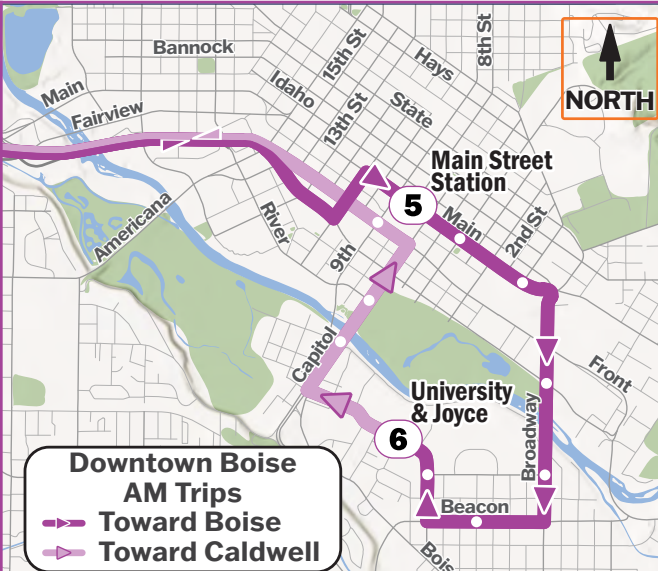

How to Ride | Cómo Viajar

Las traducciones están disponibles en rideVRT.org/how

01 Plan your trip

Download the **Umo Mobility app** and select the Boise, ID metro area or go to rideVRT.org. Looking for VRT On-Demand? Check out the VRT Booking app!

PRO TIP Select "Start" after you plan your trip in Umo for live directions.

02 Get your fare

Load your **Umo** account– With Umo's "fare capping" feature, you'll never pay more than you need to. You can also use cash, coins, or a paper bus pass.

PRO TIP Overpay with cash on board? You'll get a change card to use on a next trip.

03 Head to your stop

Wait at your bus stop with your fare ready. Wave to the driver as the bus approaches so they know you are getting on board!

PRO TIP Check the route number on the front of the bus to ensure it's your ride!

04 Get on board

Pay your fare at the farebox or Umo reader and pick a seat. Audio and visual announcements will let you know upcoming stops. When the bus approaches your stop, pull the yellow cord and be on your way!

PRO TIP Stay connected while you ride with free onboard Wi-Fi.