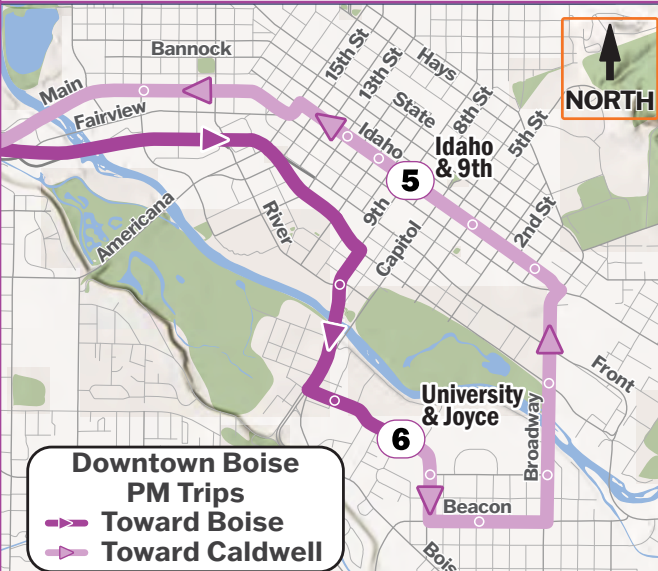

How to Ride | Cómo Viajar

Las traducciones están disponibles en rideVRT.org/how

01 Plan your trip

Download the **Umo Mobility app** and select the Boise, ID metro area or go to rideVRT.org. Looking for VRT On-Demand? Check out the VRT Booking app!

PRO TIP Select "Start" after you plan your trip in Umo for live directions.

02 Get your fare

Load your **Umo** account– With Umo's "fare capping" feature, you'll never pay more than you need to. You can also use cash, coins, or a paper bus pass.

PRO TIP Overpay with cash on board? You'll get a change card to use on a next trip.

03 Head to your stop

Wait at your bus stop with your fare ready. Wave to the driver as the bus approaches so they know you are getting on board!

PRO TIP Check the route number on the front of the bus to ensure it's your ride!

04 Get on board

Pay your fare at the farebox or Umo reader and pick a seat. Audio and visual announcements will let you know upcoming stops. When the bus approaches your stop, pull the yellow cord and be on your way!

PRO TIP Stay connected while you ride with free onboard Wi-Fi.