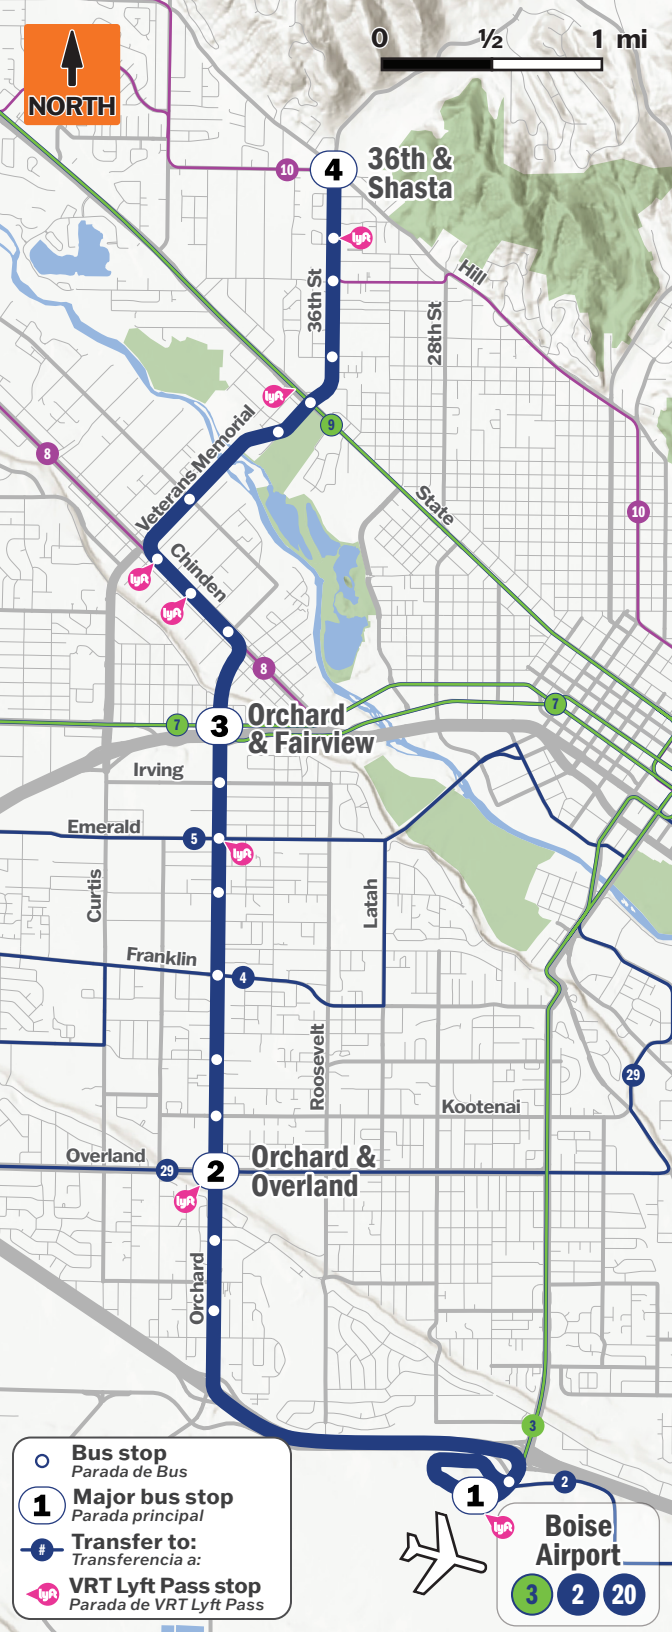

MAJOR STOPS

- BOISE AIRPORT
- ORCHARD & OVERLAND
- ORCHARD & FAIRVIEW
- 36TH & SHASTA

POINTS OF INTEREST

- Orchard Rim
- Hillcrest Elementary School
- Hillcrest Country Club
- Hillcrest Shopping Center
- Boise City/Ada County Housing Authorities
- Idaho Department of Corrections
- Anser Charter School
- Veterans Memorial State Park
- 36th Street Garden Plaza

PRO TIP The timetable and stop list are super useful for trip planning!

Timetable

Main Street Station	Next Major Stop	Major Stop
1	2	3
7:15	7:24	7:34
7:45	7:54	8:04
3:45	3:54	4:04

Stop List

► Read top to bottom for the time a bus departs from major stops

► Read left to right for a bus trip

► The stop list shows every bus stop

► Plan your trip by viewing major stop times before and after your stop

20 Weekday | Día de la Semana

20 Saturday | Sábado

Toward 36th & Shasta **Toward Boise Airport**

Boise Airport	Orchard & Overland	Orchard & Fairview	36th & Shasta	36th & Shasta	Orchard & Fairview	Orchard & Overland	Boise Airport
1	2	3	4	4	3	2	1
5:50	5:57	6:03	6:12	6:12	6:22	6:28	6:35
6:20*	6:28*	6:35*	6:44*	6:44*	6:54*	7:00*	7:07*
6:50	6:58	7:05	7:14	7:14	7:24	7:30	7:37
7:20*	7:28*	7:35*	7:44*	7:44*	7:54*	8:00*	8:07*
7:50	7:58	8:05	8:14	8:14	8:24	8:30	8:37
8:50	8:58	9:05	9:14	9:14	9:23	9:29	9:35
9:50	9:57	10:03	10:12	10:12	10:21	10:27	10:33
10:50	10:57	11:03	11:12	11:12	11:21	11:27	11:33
11:50	11:57	12:03	12:12	12:12	12:21	12:27	12:33
12:50	12:57	1:03	1:12	1:12	1:21	1:27	1:33
1:50	1:57	2:03	2:12	2:12	2:22	2:28	2:35
2:50	2:58	3:05	3:14	3:14	3:24	3:30	3:37
3:50	3:58	4:05	4:14	4:14	4:24	4:30	4:37
4:20*	4:28*	4:35*	4:44*	4:44*	4:53*	4:59*	5:06*
4:50	4:58	5:05	5:14	5:14	5:24	5:30	5:37
5:20*	5:28*	5:35*	5:44*	5:45*	5:54*	6:00*	6:06*
5:50	5:57	6:03	6:12	6:13	6:22	6:28	6:34
6:20*	6:27*	6:33*	6:42*	6:43*	6:52*	6:58*	7:04*
6:50	6:57	7:03	7:12	7:13	7:22	7:28	7:34
7:20*	7:27*	7:33*	7:42*	7:43*	7:52*	7:58*	8:04*
7:50	7:57	8:03	8:12	8:13	8:22	8:28	8:34
8:20*	8:27*	8:33*	8:42*	8:43*	8:52*	8:58*	9:04*