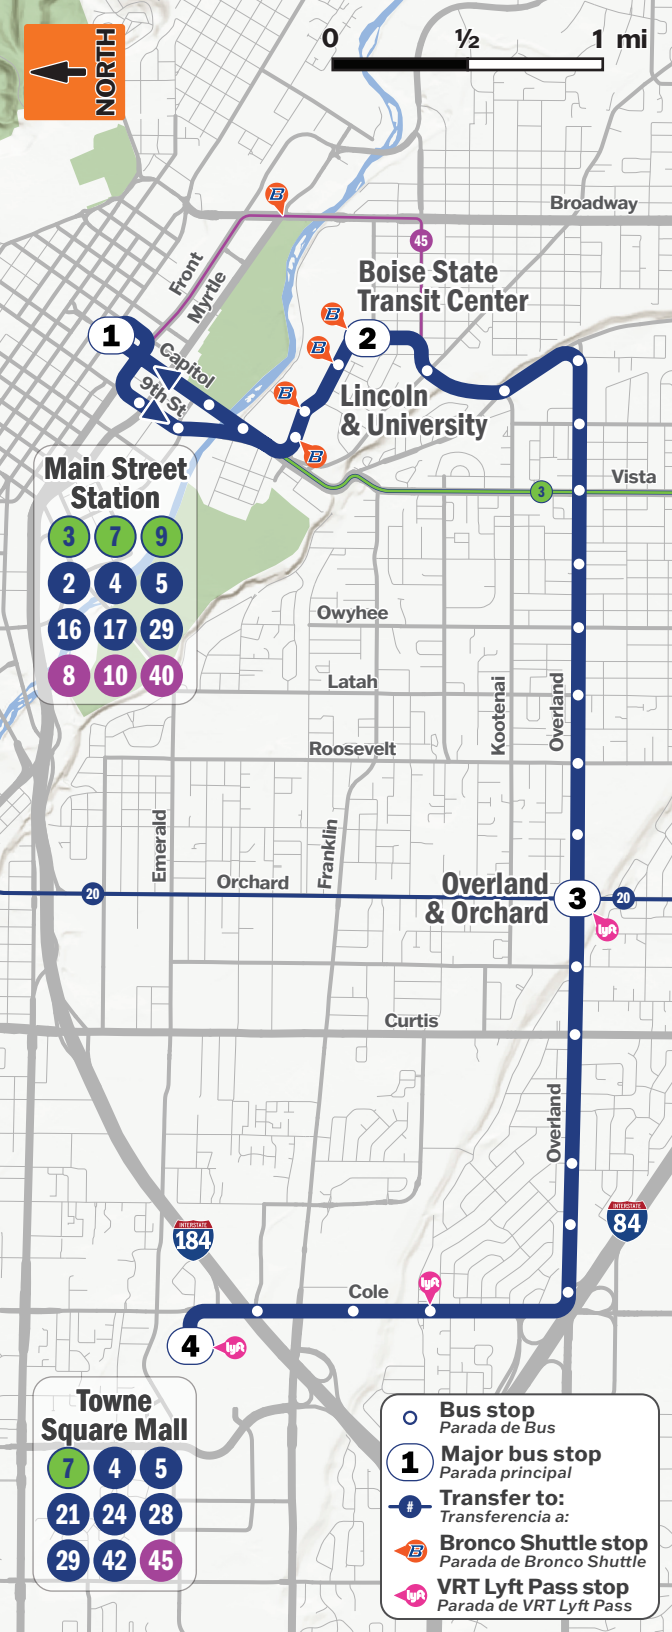

Toward Towne Square Mall

Toward Main Street Station

1 Main Street Station **Lower Deck**

- 9th & Myrtle
- 9th & River
- University & Earle
- University & Joyce

2 Lincoln & University

- Protest & Boise
- Federal & Kootenai
- Overland & Annett
- Overland & Columbus
- Overland & Vista
- Overland & Shoshone
- Overland & Owyhee
- Overland & Latah
- Overland & Roosevelt
- Overland & Wilson

29 Weekday | Día de la Semana

Toward Towne Square Mall				Toward Main Street Station			
Main Street Station Lower	Lincoln & University	Overland & Orchard	Towne Square Mall	Towne Square Mall	Overland & Orchard	Boise State Transit Center	Main Street Station Lower
1	2	3	4	4	3	2	1
-	-	-	-	7:15*	7:26*	7:38*	7:44*
7:10*	7:19*	7:29*	7:42*	7:45	7:56	8:08	8:14
7:40	7:49	7:59	8:12	8:15*	8:26*	8:38*	8:44*
8:10*	8:19*	8:29*	8:42*	8:45	8:56	9:08	9:14
8:40	8:49	8:59	9:12	9:15*	9:26*	9:38*	9:44*
9:10*	9:18*	9:28*	9:41*	-	-	-	-
9:40	9:48	9:59	10:11	10:15	10:27	10:39	10:45
10:40	10:48	10:59	11:11	11:15	11:27	11:39	11:45
11:40	11:48	11:59	12:11	12:15	12:27	12:40	12:46
12:40	12:48	12:58	1:11	1:15	1:28	1:40	1:46
1:40	1:48	1:59	2:11	2:15	2:28	2:39	2:45
2:40	2:49	3:02	3:12	3:15	3:28	3:39	3:45
3:10	3:19	3:32	3:42	3:45	3:58	4:09	4:15
3:40*	3:49*	4:02*	4:12*	4:15*	4:28*	4:39*	4:44*
4:10	4:19	4:30	4:42	4:45	4:58	5:09	5:15
4:40*	4:49*	5:02*	5:12*	5:15*	5:28*	5:39*	5:45*
5:10	5:19	5:29	5:42	5:45	5:57	6:08	6:14
5:40*	5:48*	5:58*	6:11*	6:15*	6:27*	6:38*	6:44*
6:10	6:18	6:28	6:41	6:45	6:57	7:08	7:14
6:40*	6:48*	6:58*	7:11*				

Timetable

Main Street Station	Next Major Stop	Major Stop
1	2	3
7:15	7:24	7:34
7:45	7:54	8:04
3:45	3:54	4:04

Stop List

Print schedules are subject to change. For up-to-date information, visit ridevrt.org/routes