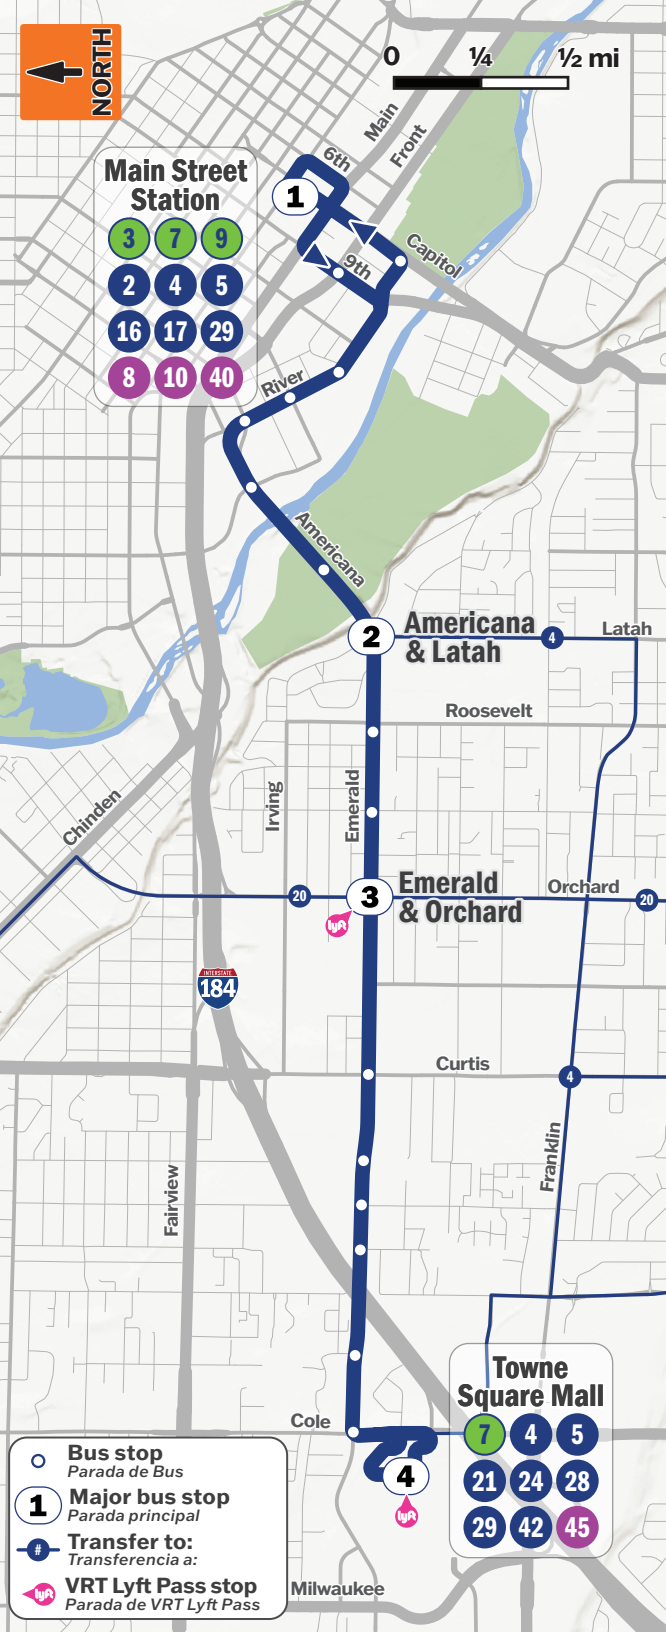

5

Stop List | Parada

Toward Towne Square Mall

Toward Main Street Station

- 1 Main Street Station Lower Deck**
 - 9th & Myrtle
 - River & Pioneer
 - River & 13th
 - River & 15th
 - Americana & Shoreline
 - Americana & Kathryn Albertson Park
- 2 Americana & Latah**
 - Emerald & Wilson
 - Emerald & Garden
- 3 Emerald & Orchard**
 - Emerald & Curtis
 - Emerald & Hartman
 - Emerald & Liberty
 - Emerald & Camelot
 - Cole & Emerald
- 4 Towne Square Mall**

MAJOR STOPS

- MAIN STREET STATION
- AMERICANA & LATAH
- EMERALD & ORCHARD
- TOWNE SQUARE MALL

POINTS OF INTEREST

- Boise City Hall
- Boise Art Museum
- Ann Morrison Park
- Morris Hill Cemetary
- Ada County Juvenile Services
- Saint Alphonsus Regional Medical Center
- Full Circle Health Emerald Clinic
- Full Circle Health Wellness Center

5 Weekday | Día de la Semana

Toward Towne Square Mall				Toward Main Street Station			
Main Street Station Lower	Americana & Latah	Emerald & Orchard	Towne Square Mall	Towne Square Mall	Emerald & Orchard	Americana & Latah	Main Street Station Lower
1	2	3	4	4	3	2	1
-	-	-	-	6:15	6:24	6:27	6:35
6:20	6:29	6:31	6:37	6:45*	6:54*	6:57*	7:05*
6:50*	6:59*	7:01*	7:07*	7:15	7:24	7:27	7:35
7:20	7:29	7:31	7:37	7:45*	7:54*	7:57*	8:05*
7:50*	7:59*	8:01*	8:07*	8:15	8:24	8:27	8:35
8:20	8:29	8:31	8:37	8:45*	8:54*	8:57*	9:05*
8:50*	8:59*	9:01*	9:07*	9:15	9:24	9:27	9:35
9:50	9:59	10:01	10:07	10:15	10:24	10:27	10:35
10:50	10:59	11:01	11:07	11:15	11:24	11:27	11:35
11:50	11:59	12:01	12:07	12:15	12:24	12:27	12:35
12:50	12:59	1:01	1:07	1:15	1:24	1:27	1:35
1:50	1:59	2:01	2:07	2:15	2:24	2:27	2:35
2:50	2:59	3:01	3:07	3:15	3:23	3:25	3:35
3:20	3:29	3:31	3:37	3:45*	3:53*	3:55*	4:05*
3:50*	3:59*	4:01*	4:07*	4:15	4:23	4:25	4:35
4:20	4:29	4:31	4:37	4:45*	4:53*	4:55*	5:05*
4:50*	4:59*	5:01*	5:07*	5:15	5:23	5:25	5:35
5:20	5:29	5:31	5:37	5:45*	5:53*	5:55*	6:05*
5:50*	5:59*	6:01*	6:07*	6:15	6:23	6:25	6:35
6:20	6:29	6:31	6:37				
6:50	6:59	7:01	7:07				