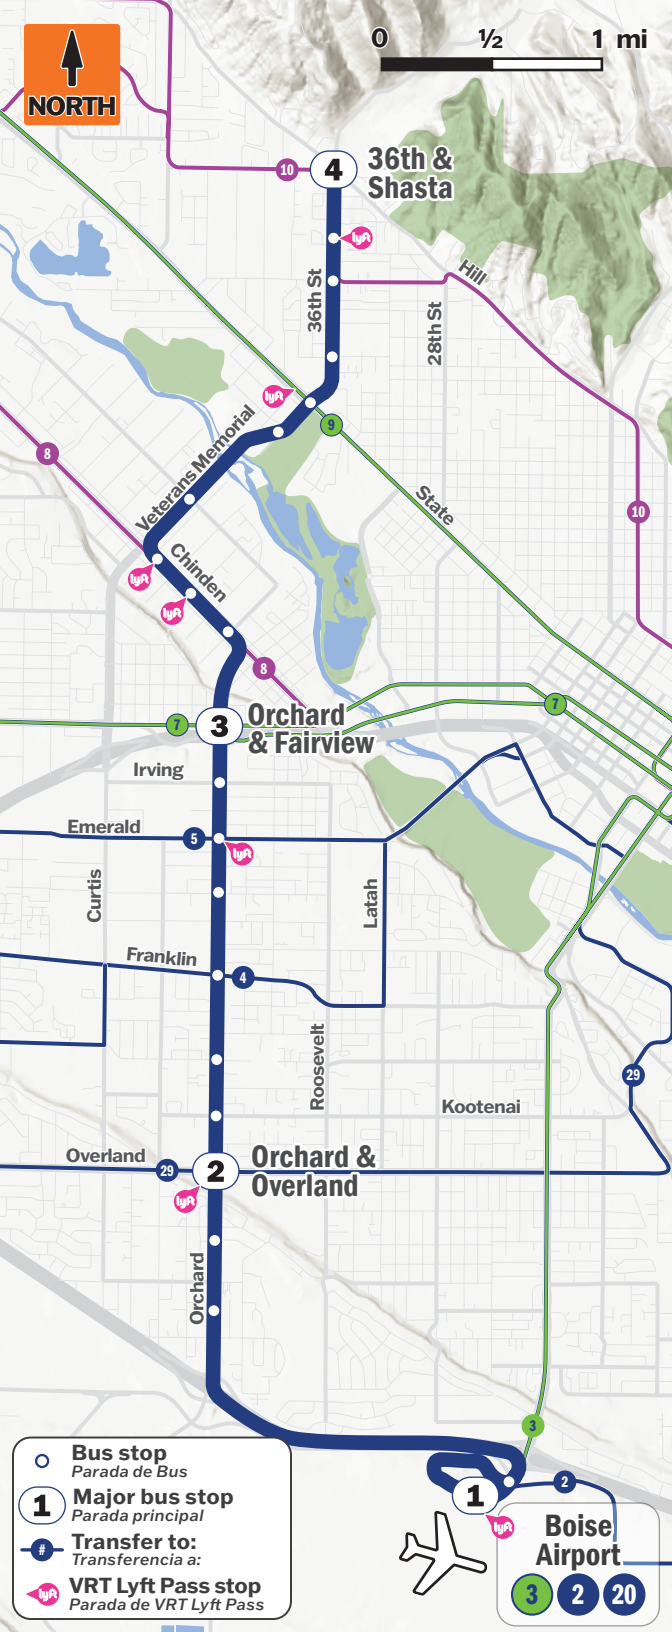

MAJOR STOPS

- BOISE AIRPORT
- ORCHARD & OVERLAND
- ORCHARD & FAIRVIEW
- 36TH & SHASTA

POINTS OF INTEREST

- Orchard Rim
- Hillcrest Elementary School
- Hillcrest Country Club
- Hillcrest Shopping Center
- Boise City/Ada County Housing Authorities
- Idaho Department of Corrections
- Anser Charter School
- Veterans Memorial State Park
- 36th Street Garden Plaza

PRO TIP The timetable and stop list are super useful for trip planning!

- ▶ Read top to bottom for the time a bus departs from major stops
- ▶ Read left to right for a bus trip
- ▶ The stop list shows every bus stop
- ▶ Plan your trip by viewing major stop times before and after your stop

Timetable

Main Street Station	Next Major Stop	Major Stop
①	②	③
7:15	7:24	7:34
7:45	7:54	8:04
3:45	3:54	4:04

Stop List

20 Weekday | Día de la Semana

Toward 36th & Shasta **Toward Boise Airport**

Boise Airport	Orchard & Overland	Orchard & Fairview	36th & Shasta	36th & Shasta	Orchard & Fairview	Orchard & Overland	Boise Airport
1	2	3	4	4	3	2	1
5:50	5:57	6:03	6:12	6:12	6:22	6:28	6:35
6:20*	6:28*	6:35*	6:44*	6:44*	6:54*	7:00*	7:07*
6:50	6:58	7:05	7:14	7:14	7:24	7:30	7:37
7:20*	7:28*	7:35*	7:44*	7:44*	7:54*	8:00*	8:07*
7:50	7:58	8:05	8:14	8:14	8:24	8:30	8:37
8:50	8:58	9:05	9:14	9:14	9:23	9:29	9:35
9:50	9:57	10:03	10:12	10:12	10:21	10:27	10:33
10:50	10:57	11:03	11:12	11:12	11:21	11:27	11:33
11:50	11:57	12:03	12:12	12:12	12:21	12:27	12:33
12:50	12:57	1:03	1:12	1:12	1:21	1:27	1:33
1:50	1:57	2:03	2:12	2:12	2:22	2:28	2:35
2:50	2:58	3:05	3:14	3:14	3:24	3:30	3:37
3:50	3:58	4:05	4:14	4:14	4:24	4:30	4:37
4:20*	4:28*	4:35*	4:44*	4:44*	4:53*	4:59*	5:06*
4:50	4:58	5:05	5:14	5:14	5:24	5:30	5:37
5:20*	5:28*	5:35*	5:44*	5:45*	5:54*	6:00*	6:06*
5:50	5:57	6:03	6:12	6:13	6:22	6:28	6:34
6:20*	6:27*	6:33*	6:42*	6:43*	6:52*	6:58*	7:04*
6:50	6:57	7:03	7:12	7:13	7:22	7:28	7:34
7:20*	7:27*	7:33*	7:42*	7:43*	7:52*	7:58*	8:04*
7:50	7:57	8:03	8:12	8:13	8:22	8:28	8:34
8:20*	8:27*	8:33*	8:42*	8:43*	8:52*	8:58*	9:04*