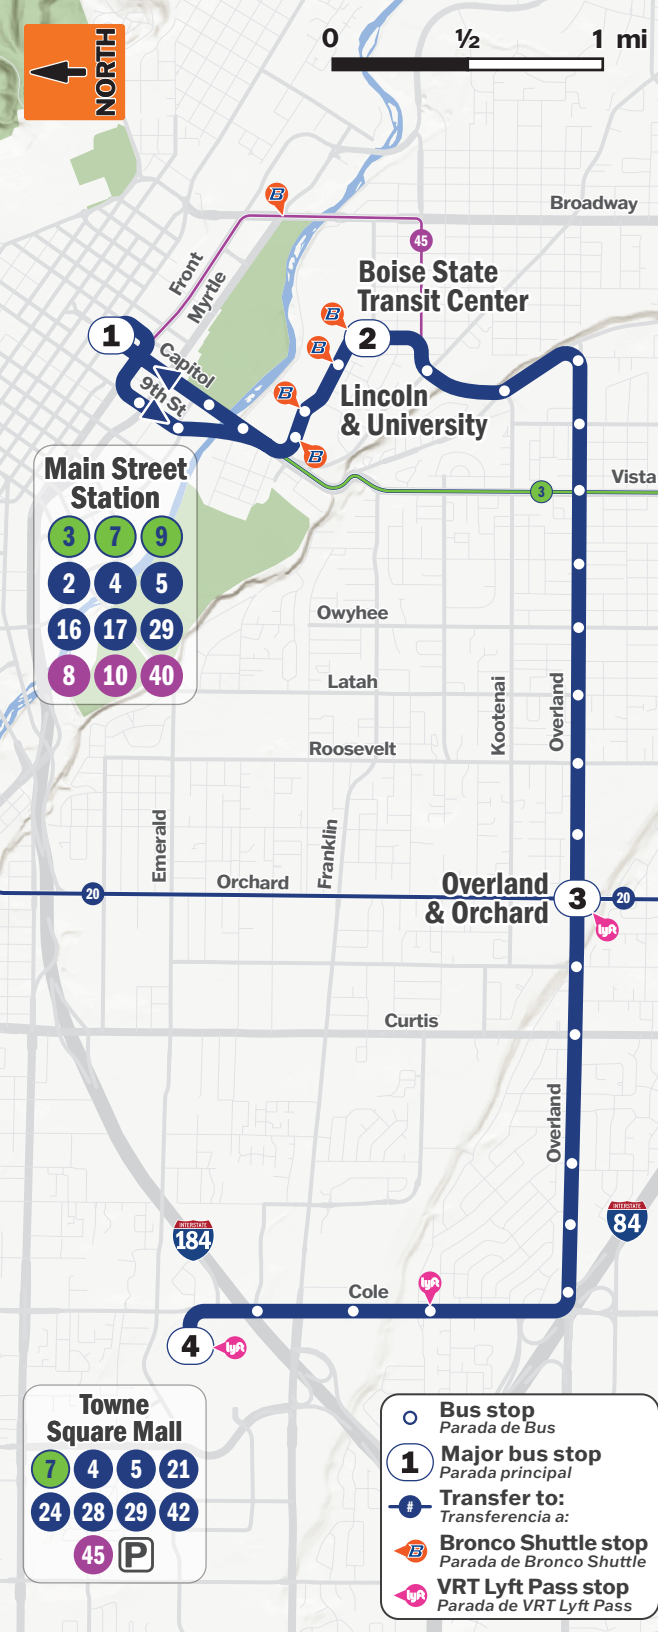

Toward Towne Square Mall

Toward Main Street Station

1 Main Street Station **Lower Deck**

- 9th & Myrtle
- 9th & River
- University & Earle
- University & Joyce

2 Lincoln & University

- Protest & Boise
- Federal & Kootenai
- Overland & Annett
- Overland & Columbus
- Overland & Vista
- Overland & Shoshone
- Overland & Owyhee
- Overland & Latah
- Overland & Roosevelt
- Overland & Wilson

MAJOR STOPS

- MAIN STREET STATION
- LINCOLN & UNIVERSITY
- OVERLAND & ORCHARD
- TOWNE SQUARE MALL

POINTS OF INTEREST

- Jack's Urban Meeting Place
- Boise Public Library
- Ann Morrison Park
- Boise State University
- Albertsons
- Country Club Plaza
- Hillcrest Shopping Center
- Overland Park Shopping Center
- Bishop Kelly High School

29 Weekday | Día de la Semana

Toward Towne Square Mall				Toward Main Street Station			
Main Street Station Lower	Lincoln & University	Overland & Orchard	Towne Square Mall	Towne Square Mall	Overland & Orchard	Boise State Transit Center	Main Street Station Lower
1 → 2 → 3 → 4				4 → 3 → 2 → 1			
-	-	-	-	6:45*	6:56*	7:08*	7:14*
-	-	-	-	7:15	7:26	7:38	7:44
7:10*	7:19*	7:29*	7:42*	7:45*	7:56*	8:08*	8:14*
7:40	7:49	7:59	8:12	8:15	8:26	8:38	8:44
8:10*	8:19*	8:29*	8:42*	8:45*	8:56*	9:08*	9:14*
8:40	8:49	8:59	9:12	9:15	9:26	9:38	9:44
9:10*	9:18*	9:28*	9:41*	-	-	-	-
9:40	9:48	9:59	10:11	10:15	10:27	10:39	10:45
10:40	10:48	10:59	11:11	11:15	11:27	11:39	11:45
11:40	11:48	11:59	12:11	12:15	12:27	12:40	12:46
12:40	12:48	12:58	1:11	1:15	1:28	1:40	1:46
1:40	1:48	1:59	2:11	2:15	2:28	2:39	2:45
2:40	2:49	3:02	3:12	3:15	3:28	3:39	3:45
3:10*	3:19*	3:32*	3:42*	3:45*	3:58*	4:09*	4:15*
3:40	3:49	4:02	4:12	4:15	4:28	4:39	4:45
4:10*	4:19*	4:30*	4:42*	4:45*	4:58*	5:09*	5:15*
4:40	4:49	5:02	5:12	5:15	5:28	5:39	5:45
5:10*	5:19*	5:29*	5:42*	5:45*	5:57*	6:08*	6:14*
5:40	5:48	5:58	6:11	6:15	6:27	6:38	6:44
6:10*	6:18*	6:28*	6:41*	6:45*	6:57*	7:08*	7:14*
6:40	6:48	6:58	7:11				