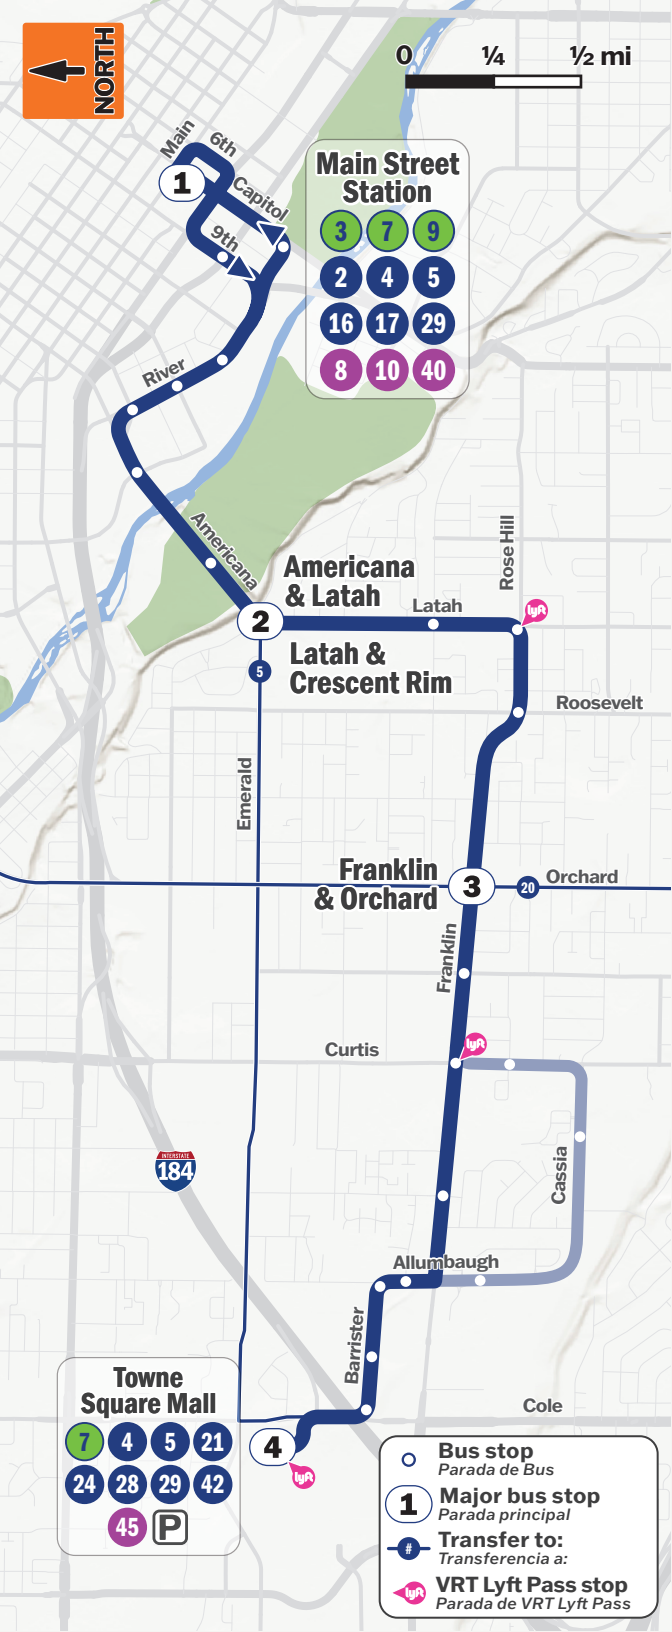

4

Stop List | Parada

Toward Towne Square Mall

Toward Main Street Station

1 Main Street Station Lower Deck

- 9th & Myrtle
- River & Pioneer
- River & 13th
- River & 15th
- Americana & Shoreline
- Americana & Kathryn Albertson Park

2 Americana & Latah

- Americana & Ann Morrison
- Americana & Shoreline
- River & 15th
- River & 13th
- River & Pioneer
- Capitol & River

1 Main Street Station Lower Deck

‡ TRIPS FOLLOW ALTERNATE PATH TO SERVE BORAH HIGH SCHOOL

MAJOR STOPS

MAIN STREET STATION

LATAH & CRESCENT RIM

FRANKLIN & ORCHARD

TOWNE SQUARE MALL

POINTS OF INTEREST

- Boise Art Museum
- Ann Morrison Park
- Morris Hill Cemetary
- Borah High School
- Borah Park
- Bishop Kelly High School

Los horarios de impresión están sujetos a cambios. Para obtener información actualizada, visite ridevrt.org/routes

4 Weekday | Día de la Semana

Toward Main Street Station

Towne Square Mall	Franklin & Orchard	Americana & Latah	Main Street Station Lower Deck
6:30	6:39	6:44	6:52
7:30	7:42	7:47	7:55
8:30	8:39	8:44	8:52
9:30	9:39	9:44	9:52
10:30	10:39	10:44	10:52
11:30	11:39	11:44	11:52
12:30	12:39	12:44	12:52
1:30	1:39	1:44	1:52
2:30	2:39	2:44	2:52
3:30	3:42	3:47	3:55
4:30	4:39	4:44	4:52
5:30	5:39	5:44	5:52
6:30	6:39	6:44	6:52