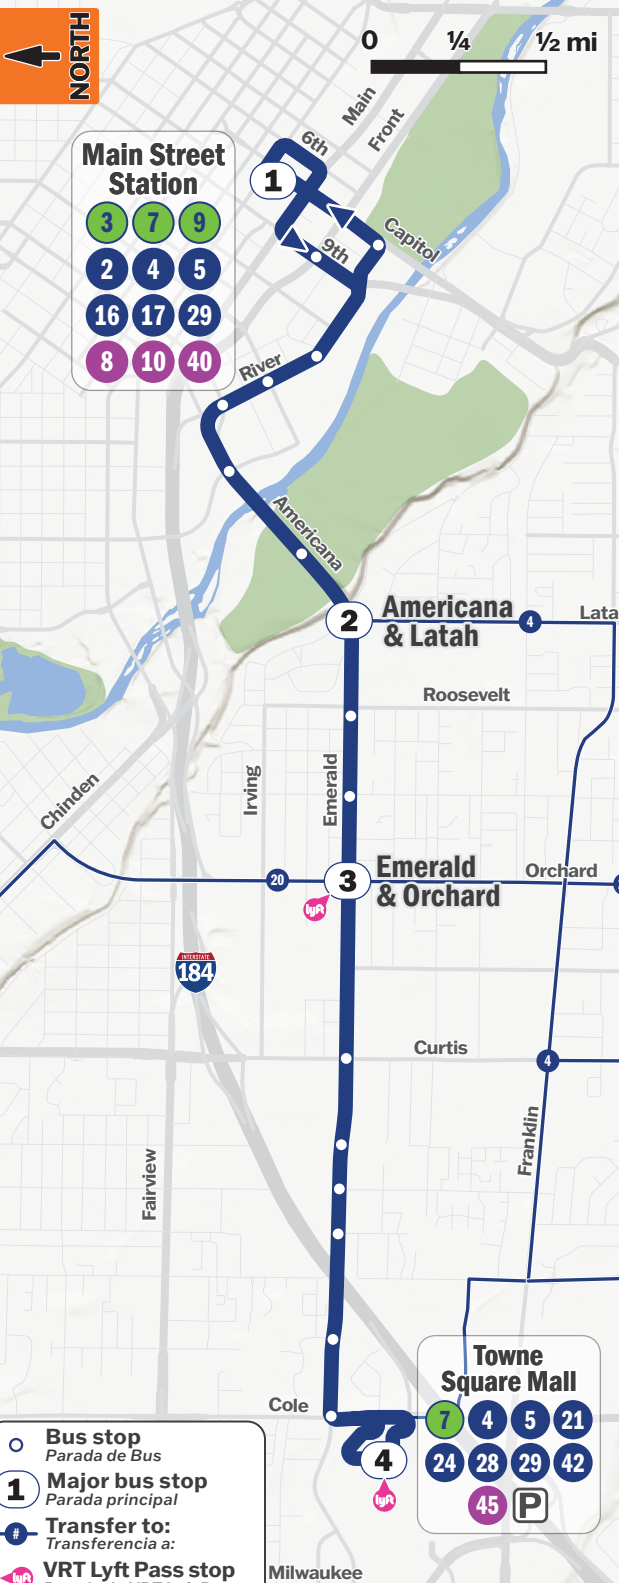

5 Weekday | Día de la Semana

Toward Towne Square Mall				Toward Main Street Station			
Main Street Station Lower	Americana & Latah	Emerald & Orchard	Towne Square Mall	Towne Square Mall	Emerald & Orchard	Americana & Latah	Main Street Station Lower
1	2	3	4	4	3	2	1
-	-	-	-	6:15	6:24	6:27	6:35
6:20*	6:29*	6:31*	6:37*	6:45*	6:54*	6:57*	7:05*
6:50	6:59	7:01	7:07	7:15	7:24	7:27	7:35
7:20*	7:29*	7:31*	7:37*	7:45*	7:54*	7:57*	8:05*
7:50	7:59	8:01	8:07	8:15	8:24	8:27	8:35
8:20*	8:29*	8:31*	8:37*	8:45*	8:54*	8:57*	9:05*
8:50	8:59	9:01	9:07	9:15	9:24	9:27	9:35
9:50	9:59	10:01	10:07	10:15	10:24	10:27	10:35
10:50	10:59	11:01	11:07	11:15	11:24	11:27	11:35
11:50	11:59	12:01	12:07	12:15	12:24	12:27	12:35
12:50	12:59	1:01	1:07	1:15	1:24	1:27	1:35
1:50	1:59	2:01	2:07	2:15	2:24	2:27	2:35
2:50	2:59	3:01	3:07	3:15	3:23	3:25	3:35
3:20*	3:29*	3:31*	3:37*	3:45*	3:53*	3:55*	4:05*
3:50	3:59	4:01	4:07	4:15	4:23	4:25	4:35
4:20*	4:29*	4:31*	4:37*	4:45*	4:53*	4:55*	5:05*
4:50	4:59	5:01	5:07	5:15	5:23	5:25	5:35
5:20*	5:29*	5:31*	5:37*	5:45*	5:53*	5:55*	6:05*
5:50	5:59	6:01	6:07	6:15	6:23	6:25	6:35
6:20*	6:29*	6:31*	6:37*				
6:50	6:59	7:01	7:07				

5 Saturday | Sábado

Toward Towne Square Mall				Toward Main Street Station			
Main Street Station Lower	Americana & Latah	Emerald & Orchard	Towne Square Mall	Towne Square Mall	Emerald & Orchard	Americana & Latah	Main Street Station Lower
1	2	3	4	4	3	2	1
8:00	8:07	8:09	8:15	8:20	8:26	8:28	8:40
9:00	9:07	9:09	9:15	9:20	9:26	9:28	9:40
10:00	10:07	10:09	10:15	10:20	10:26	10:28	10:40
11:00	11:07	11:09	11:15	11:20	11:26	11:28	11:40
12:00	12:07	12:09	12:15	12:20	12:26	12:28	12:40
1:00	1:07	1:09	1:15	1:20	1:26	1:28	1:40
2:00	2:07	2:09	2:15	2:20	2:26	2:28	2:40
3:00	3:07	3:09	3:15	3:20	3:26	3:28	3:40
4:00	4:07	4:09	4:15	4:20	4:26	4:28	4:40
5:00	5:07	5:09	5:15	5:20	5:26	5:28	5:40
6:00	6:07	6:09	6:15	6:20	6:26	6:28	6:40

PRO TIP The timetable and stop list are super useful for trip planning!

- Read top to bottom for the time a bus departs from major stops
- Read left to right for a bus trip
- The stop list shows every bus stop
- Plan your trip by viewing major stop times before and after your stop

Timetable

Main Street Station	Next Major Stop	Major Stop
1	2	3
7:15	7:24	7:34
7:45	7:54	8:04
3:45	3:54	4:04

Stop List

How to Ride | Cómo Viajar

Las traducciones están disponibles en rideVRT.org/how

01 Plan your trip

Download the **Umo Mobility app** and select "Valley Regional Transit" or go to rideVRT.org. Looking for VRT On-Demand? Check out the VRT Booking app!

PRO TIP Select "Start" after you plan your trip in Umo for live directions.

02 Get your fare

Load your **Umo** account. With Umo's "fare capping" feature, you'll never pay more than you need to. You can also use cash, coins, or a paper bus pass.

PRO TIP Overpay with cash on board? You'll get a change card to use on a next trip.

03 Head to your stop

Wait at your bus stop with your fare ready. Wave to the driver as the bus approaches so they know you are getting on board!

PRO TIP Check the route number on the front of the bus to ensure it's your ride!

04 Get on board