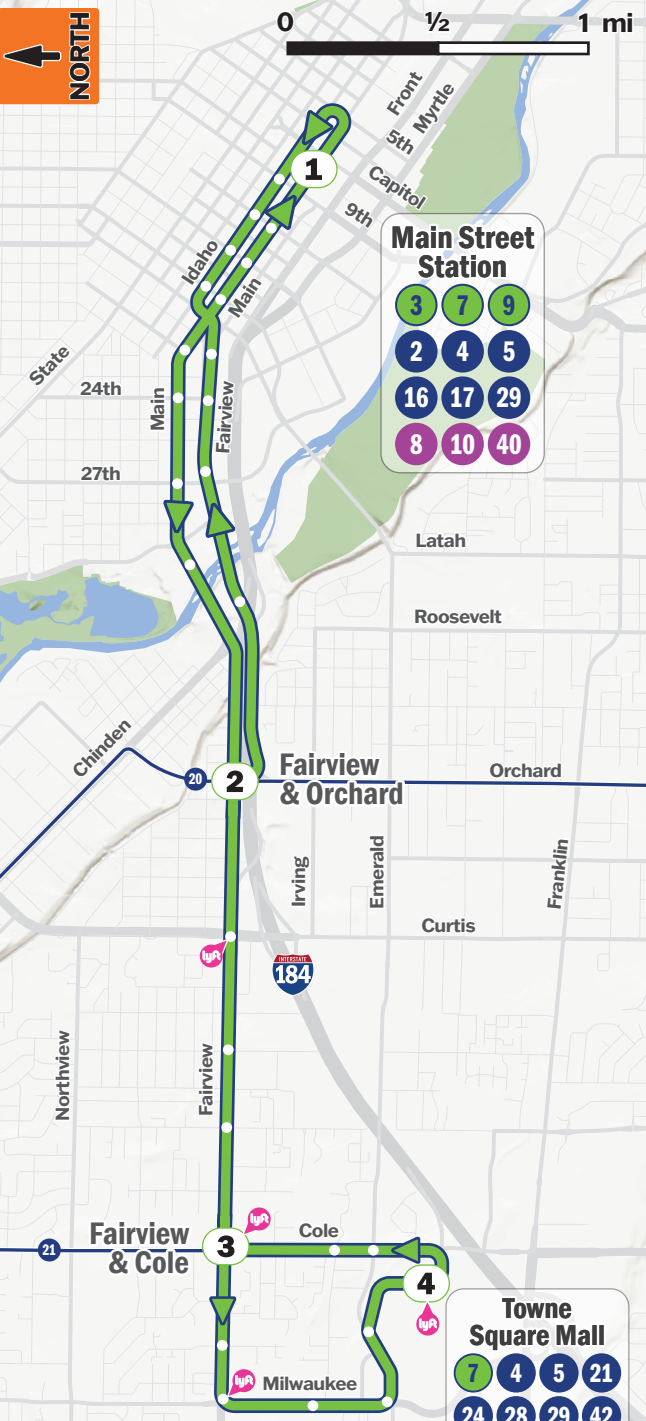

### MAJOR STOPS

- MAIN STREET STATION
- FAIRVIEW & ORCHARD
- FAIRVIEW & COLE
- TOWNE SQUARE MALL

### POINTS OF INTEREST

- Boise City Hall
- Rhodes Skate Park
- Linda Vista Plaza
- Albertsons
- Liberty Plaza
- Idaho Department of Health & Welfare
- The Shops on Milwaukee
- The Shops on Emerald
- Full Circle Health - Idaho Street Clinic

Bus stop  
Parada de Bus

Major bus stop  
Parada principal

Transfer to:  
Transferencia a:

VRT Lyft Pass stop  
Parada de VRT Lyft Pass

**7 Weekday | Día de la Semana**

Toward Towne Square Mall				Toward Main Street Station			
Main Street Station Upper	Fairview & Orchard	Fairview & Cole	Towne Square Mall	Towne Square Mall	Fairview & Cole	Fairview & Orchard	Main Street Station Upper
<b>1</b>	<b>2</b>	<b>3</b>	<b>4</b>	<b>4</b>	<b>3</b>	<b>2</b>	<b>1</b>
5:15	5:23	5:28	5:37	5:45	5:49	5:53	6:02
5:30*	5:38*	5:43*	5:52*	6:00*	6:04*	6:08*	6:17*
5:45	5:53	5:58	6:07	6:15	6:19	6:23	6:32
6:00*	6:08*	6:13*	6:22*	6:30*	6:35*	6:40*	6:50*
6:15	6:23	6:28	6:37	6:45	6:50	6:55	7:05
6:30*	6:39*	6:46*	6:57*	7:00*	7:05*	7:10*	7:20*
6:45	6:54	7:01	7:12	7:15	7:20	7:25	7:35
7:00*	7:09*	7:16*	7:27*	7:30*	7:35*	7:40*	7:50*
7:15	7:24	7:31	7:42	7:45	7:50	7:55	8:05
7:30*	7:39*	7:46*	7:57*	8:00*	8:05*	8:10*	8:20*
7:45	7:54	8:01	8:12	8:15	8:20	8:25	8:35
8:00*	8:09*	8:16*	8:27*	8:30*	8:35*	8:40*	8:50*
8:15	8:24	8:31	8:42	8:45	8:50	8:55	9:05
8:30*	8:39*	8:46*	8:57*	9:00*	9:05*	9:10*	9:20*
8:45	8:54	9:01	9:12	9:15	9:20	9:25	9:35
9:00*	9:09*	9:16*	9:27*	9:30*	9:35*	9:40*	9:50*
9:15	9:24	9:31	9:42	9:45	9:49	9:53	10:02
9:45	9:53	9:58	10:07	10:15	10:19	10:23	10:32
10:15	10:23	10:28	10:37	10:45	10:49	10:53	11:02
10:45	10:53	10:58	11:07	11:15	11:19	11:23	11:32
11:15	11:23	11:28	11:37	11:45	11:49	11:53	12:02
11:45	11:53	11:58	12:07	12:15	12:19	12:23	12:32
12:15	12:23	12:28	12:37	12:45	12:49	12:53	1:02
12:45	12:53	12:58	1:07	1:15	1:19	1:23	1:32