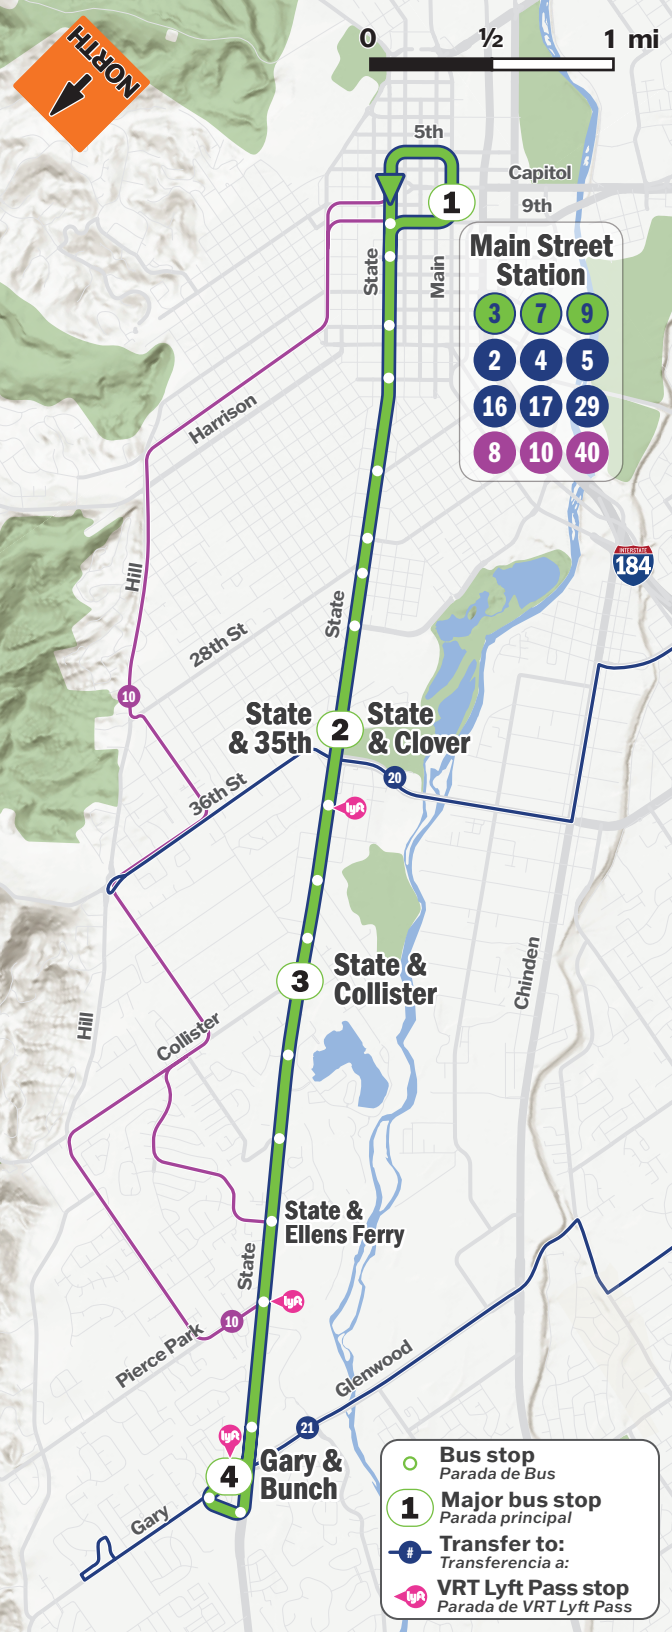

9

Stop List | Parada

Toward Gary & Bunch

Toward Main Street Station

1 Main Street Station Upper Deck

- State & 9th
- State & 11th
- State & 15th
- State & 18th
- State & 23rd
- State & 26th
- State & 31st

2 State & 35th

Saturday <i>Sábado</i>	A bus comes every <i>Un autobús llega cada</i>
7:45 AM - 9:00 PM	30 min

MAJOR STOPS

- MAIN STREET STATION
- STATE & 35TH
- STATE & COLLISTER
- GARY & BUNCH

POINTS OF INTEREST

- Idaho State Capitol
- Boise City Hall
- Boise High School
- Veterans Memorial Park
- Northgate Shopping Center
- Collister Shopping Center
- Full Circle Health - Idaho Street Clinic

 **This route serves VRT Lyft Pass stops**

MON-FRI 6:00 AM - 10:00 PM SAT 7:30 AM - 6:00 PM

Use this code in the Lyft app to load the program, order discounted rides, and to view qualifying bus stops.

CODE: VRT