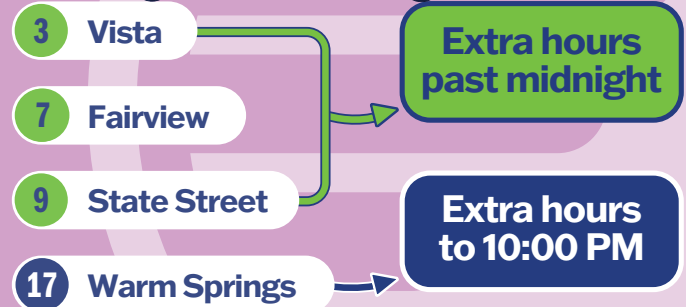

## RIDE VRT!

Every Friday and Saturday night  
November 29th - December 28th

Let us do the driving. Your first ride is on us!  
Learn more and claim your ride at:

[ridevrt.org/extra](http://ridevrt.org/extra)