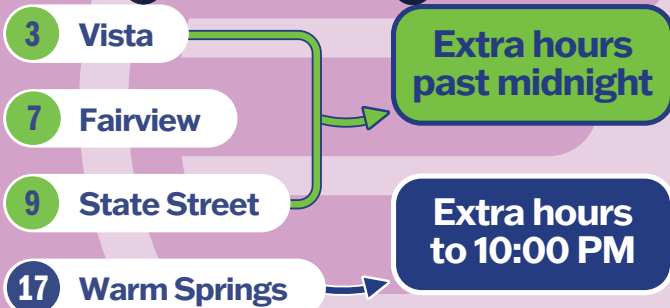

WEEKEND PLANS?

RIDE VRT!

Every Friday and Saturday night
November 29th - December 28th

Let us do the driving. Your first ride is on us!
Learn more and claim your ride at:

ridevrt.org/extra