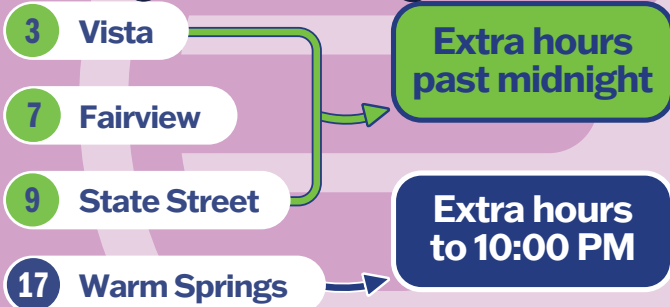

# WEEKEND PLANS?

## RIDE VRT!

Every Friday and Saturday night  
November 29th - December 28th

Let us do the driving. Your first ride is on us!  
Learn more and claim your ride at:

[ridevrt.org/extra](http://ridevrt.org/extra)